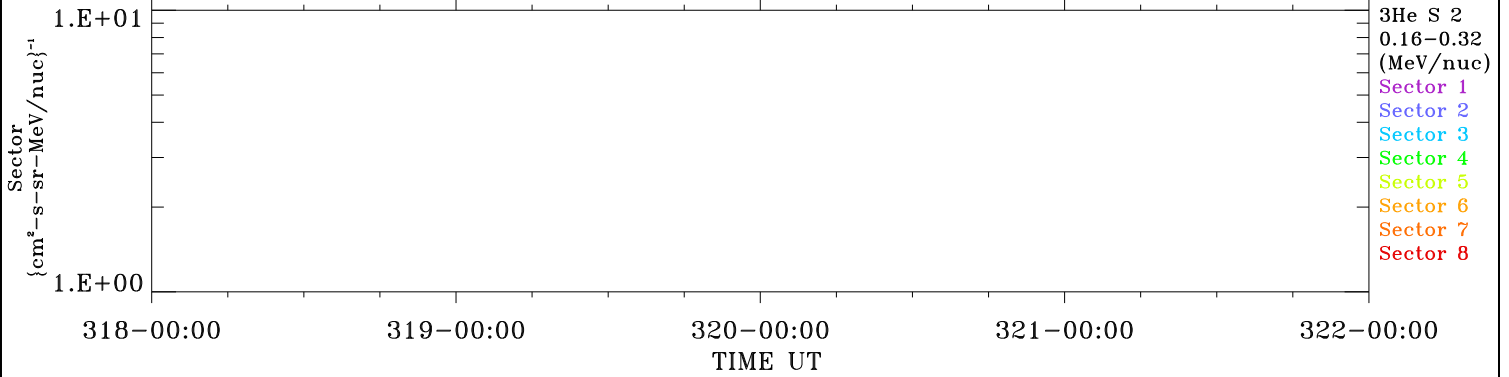

ACE ULEIS

Nov 14, 2009 (318) – Nov 18, 2009 (322)

Filter : 1,2
Plotting S/W: V3.0

udf*lister

4-Day Hourly Averages

Plotting date: Nov 20 2009 08:38

3He

3He