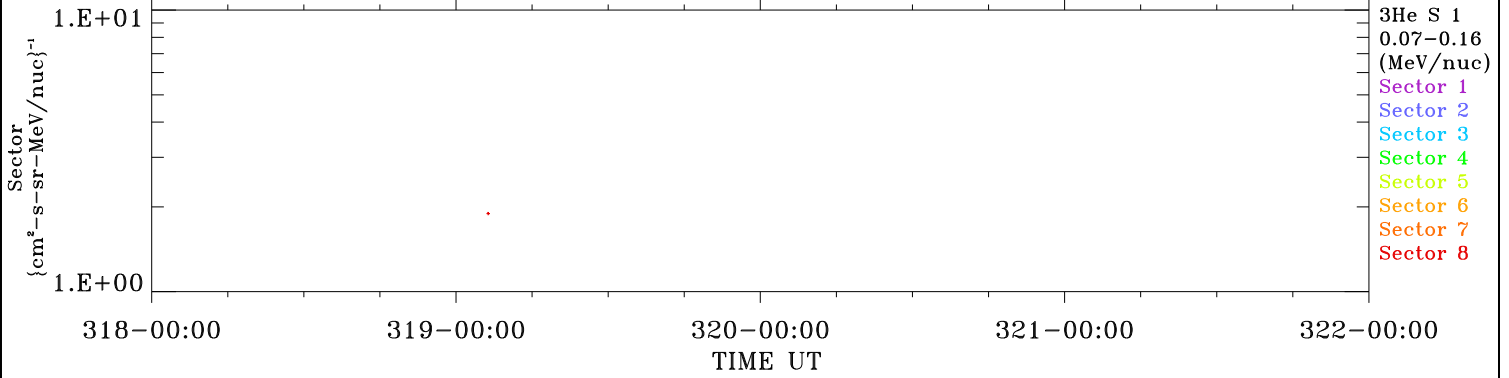

ACE ULEIS

Nov 14, 2009 (318) – Nov 18, 2009 (322)

Filter : 1,2
Plotting S/W: V3.0

udf*lister

4-Day Hourly Averages

Plotting date: Nov 20 2009 08:38

3He

3He