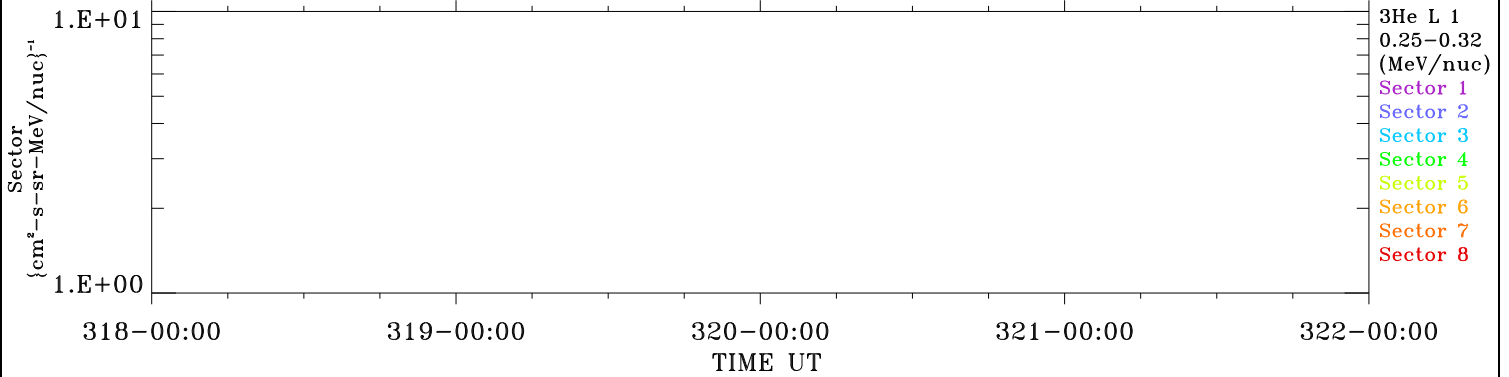

ACE ULEIS

Nov 14, 2009 (318) – Nov 18, 2009 (322)

Filter : 1,2
Plotting S/W: V3.0

udf*lister

4-Day Hourly Averages

Plotting date: Nov 20 2009 08:38

3He

3He

3He

3He