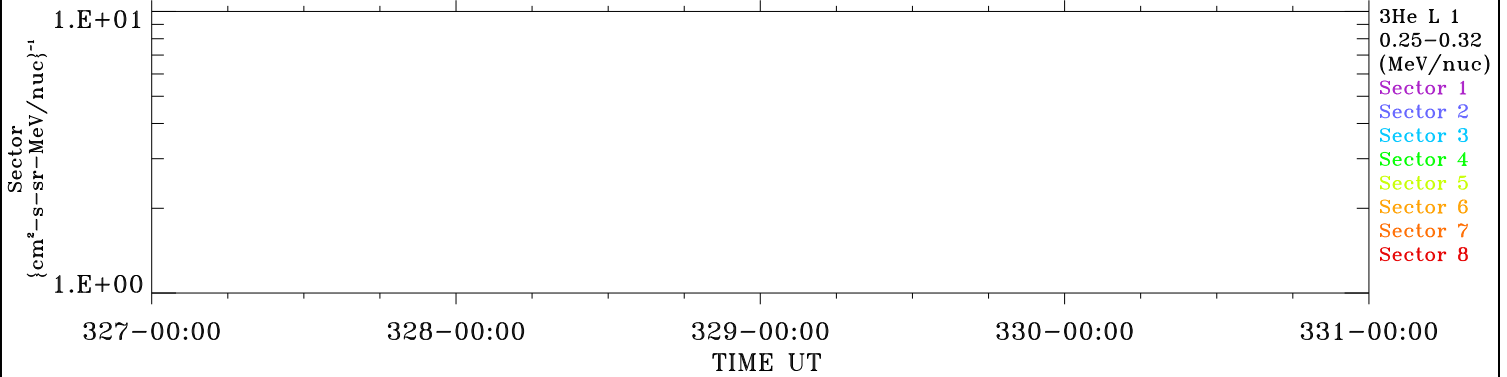

ACE ULEIS

Nov 23, 2017 (327) – Nov 27, 2017 (331)

Filter : 1,2

Plotting S/W: V3.0

Plotting date: Aug 13 2022 21:21

udf*lister

4-Day Hourly Averages

3He

3He

3He

3He