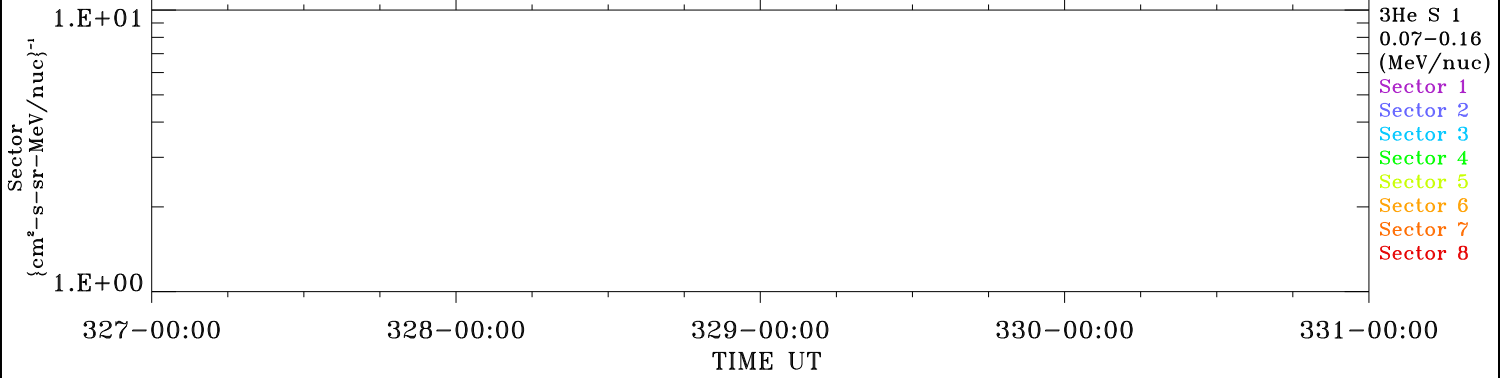

ACE ULEIS

Nov 23, 2017 (327) – Nov 27, 2017 (331)

Filter : 1,2

Plotting S/W: V3.0

Plotting date: Aug 13 2022 21:21

udf*lister

4-Day Hourly Averages

3He