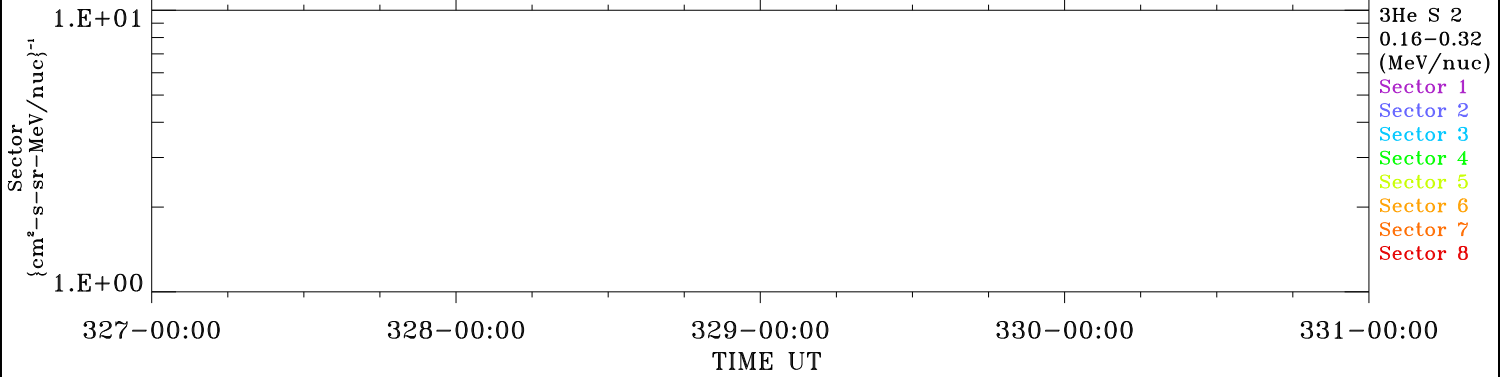

ACE ULEIS

Nov 23, 2017 (327) – Nov 27, 2017 (331)

Filter : 1,2

Plotting S/W: V3.0

Plotting date: Aug 13 2022 21:21

udf*lister

4-Day Hourly Averages

3He

3He

3He

3He