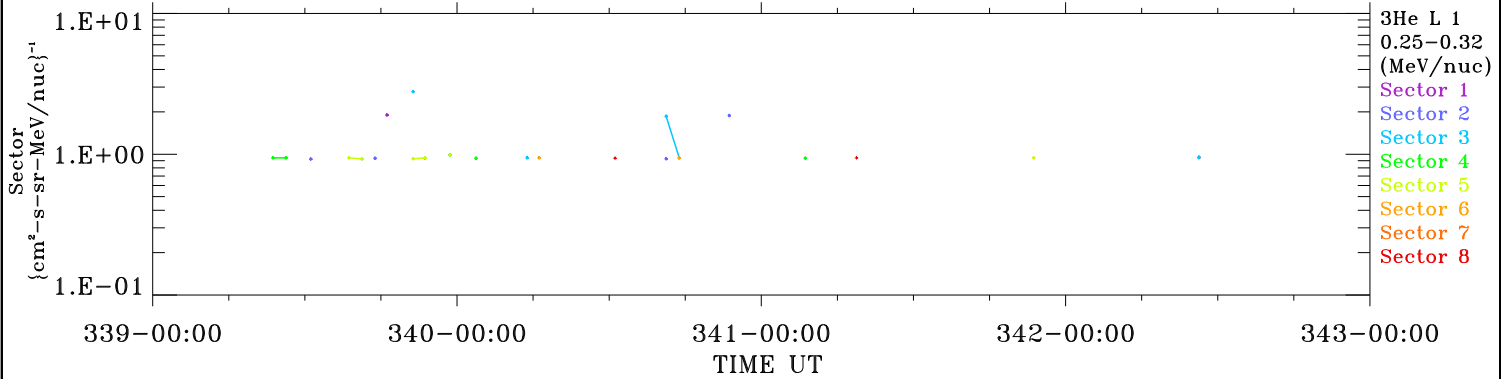

ACE ULEIS

Dec 5, 2017 (339) – Dec 9, 2017 (343)

4-Day Hourly Averages

Filter : 1,2

Plotting S/W: V3.0

Plotting date: Aug 13 2022 21:25

udf*lister

3He

3He

3He

3He