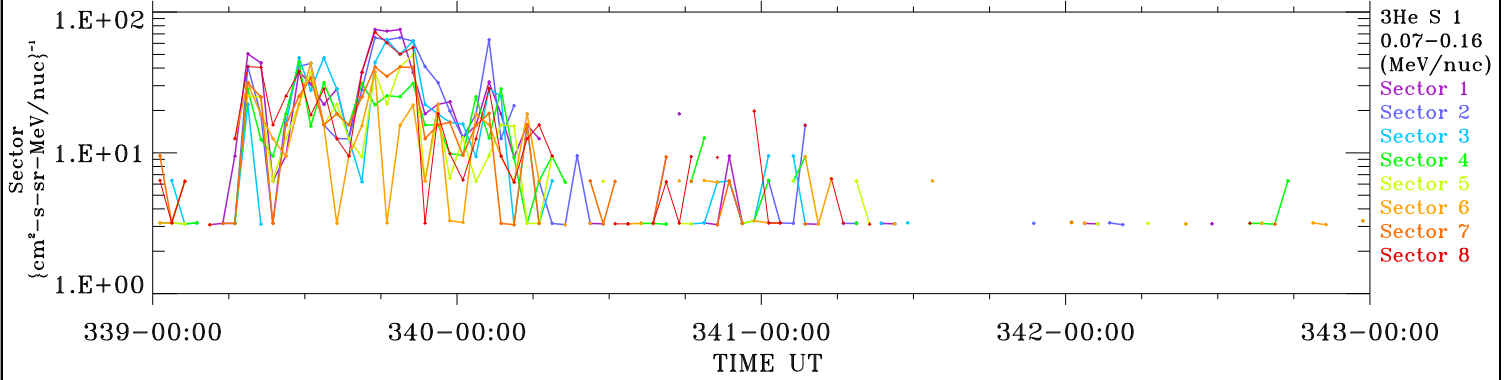

ACE ULEIS

Dec 5, 2017 (339) – Dec 9, 2017 (343)

4-Day Hourly Averages

Filter : 1,2

Plotting S/W: V3.0

Plotting date: Aug 13 2022 21:25

udf*lister

3He