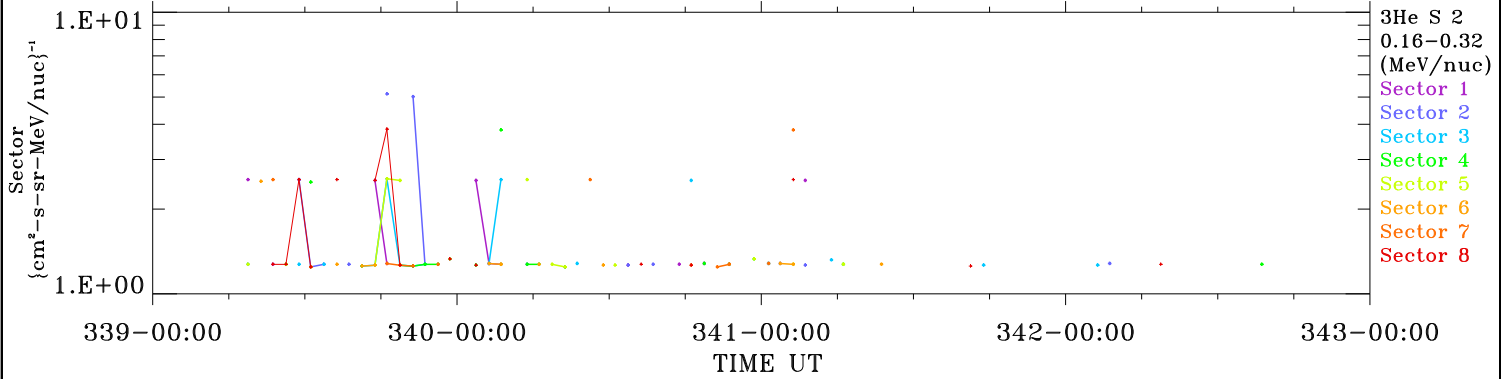

ACE ULEIS

Dec 5, 2017 (339) – Dec 9, 2017 (343)

4-Day Hourly Averages

Filter : 1,2

Plotting S/W: V3.0

Plotting date: Aug 13 2022 21:25

udf*lister

3He

3He

3He

3He