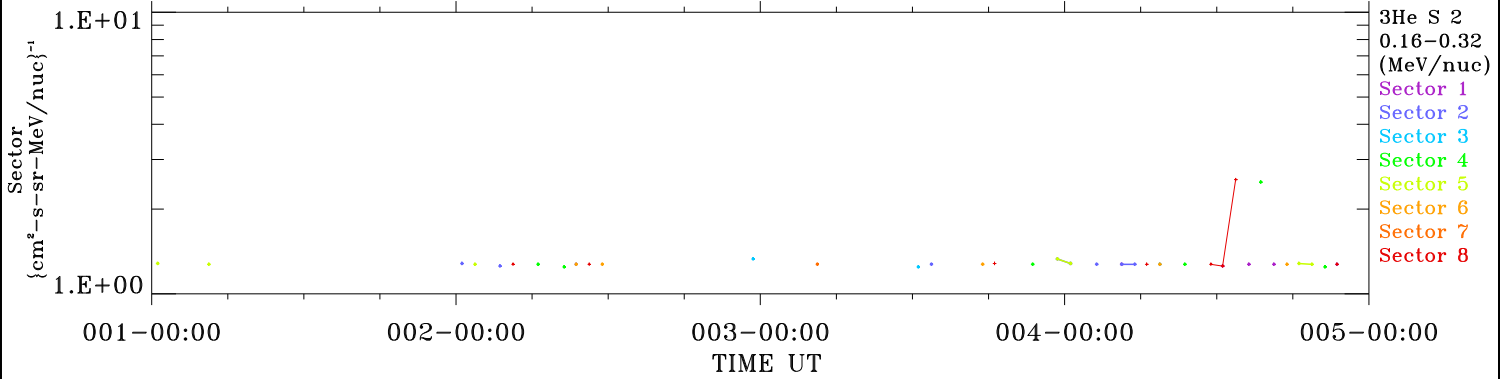

ACE ULEIS

Jan 1, 2018 (1) – Jan 5, 2018 (5)

4-Day Hourly Averages

udf*lister

Filter : 1,2

Plotting S/W: V3.0

Plotting date: Aug 13 2022 21:36

3He

3He

3He

3He