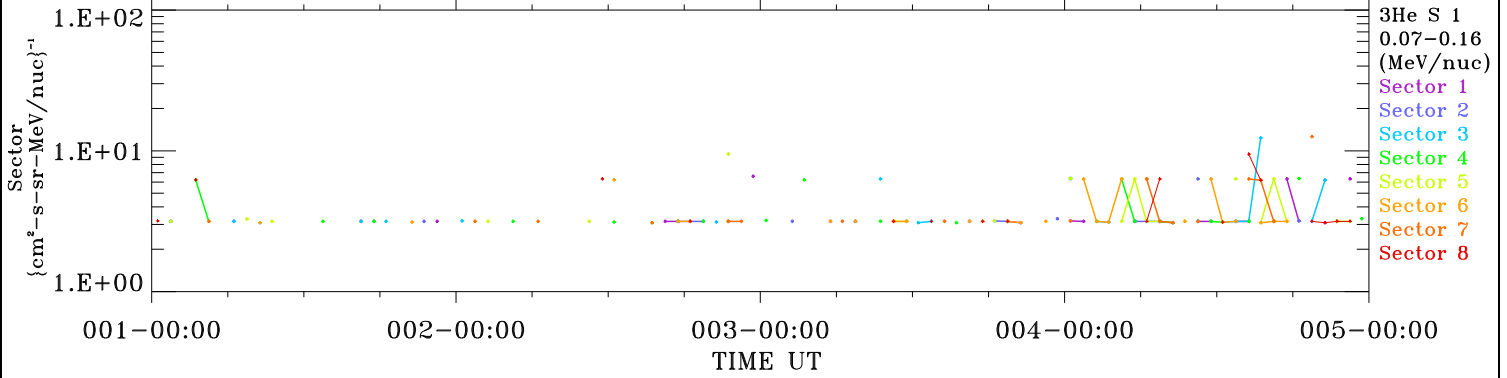

ACE ULEIS

Jan 1, 2018 (1) – Jan 5, 2018 (5)

4-Day Hourly Averages

udf*lister

Filter : 1,2

Plotting S/W: V3.0

Plotting date: Aug 13 2022 21:36

3He