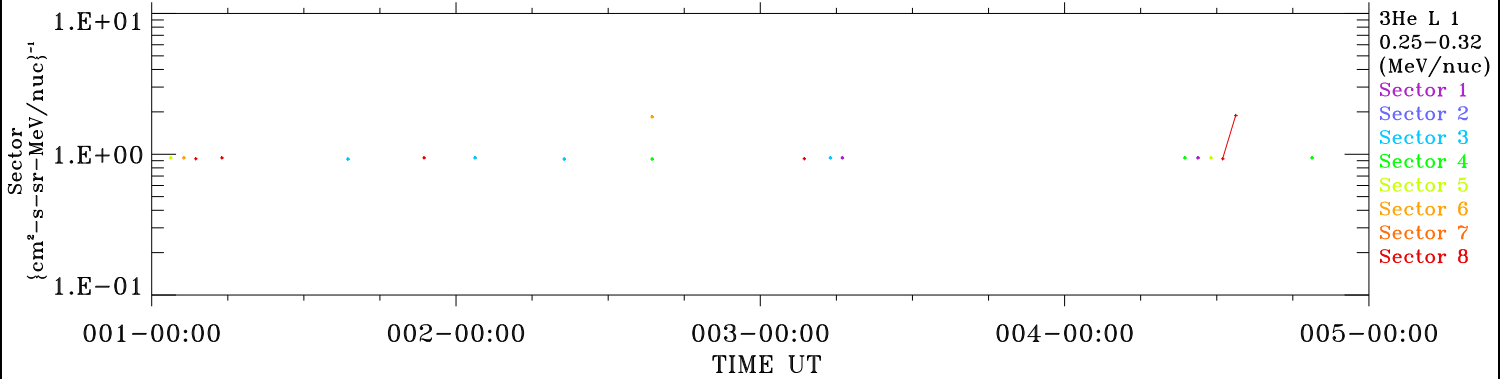

ACE ULEIS

Jan 1, 2018 (1) – Jan 5, 2018 (5)

4-Day Hourly Averages

udf*lister

Filter : 1,2

Plotting S/W: V3.0

Plotting date: Aug 13 2022 21:36

3He

3He

3He

3He