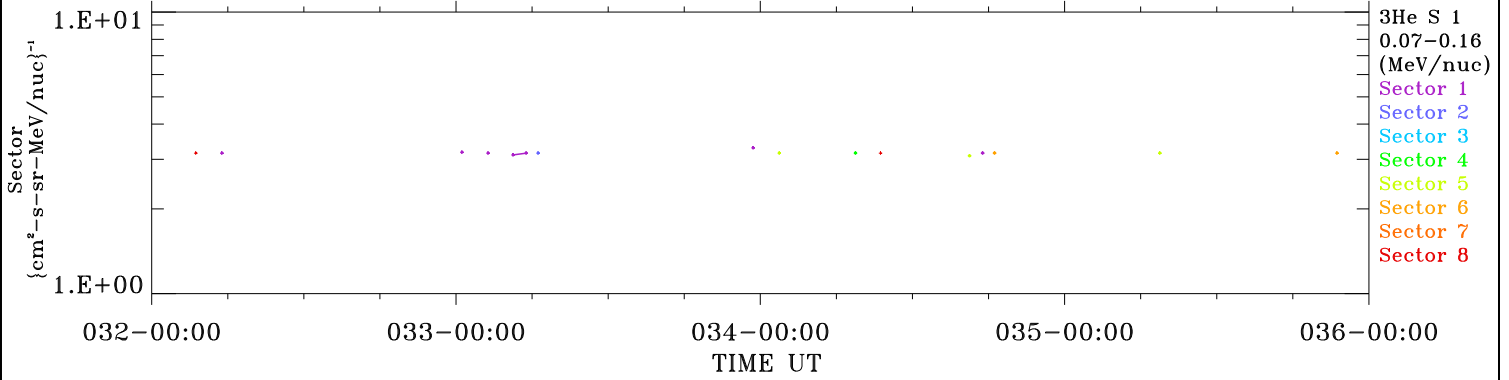

ACE ULEIS

Feb 1, 2018 (32) – Feb 5, 2018 (36)

4-Day Hourly Averages

Filter : 1,2

Plotting S/W: V3.0

Plotting date: Aug 13 2022 21:48

udf*lister

3He