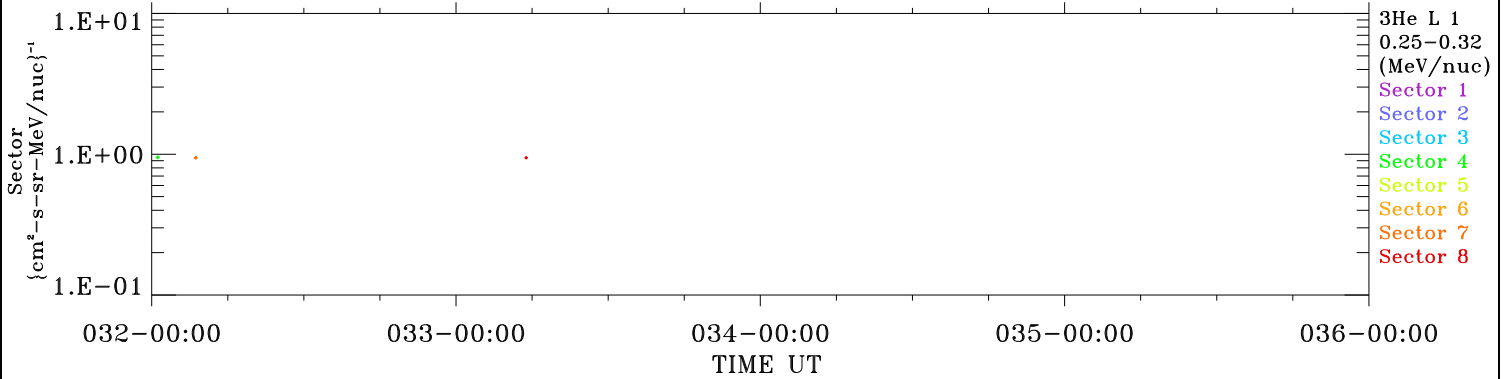

ACE ULEIS

Feb 1, 2018 (32) – Feb 5, 2018 (36)

4-Day Hourly Averages

Filter : 1,2

Plotting S/W: V3.0

Plotting date: Aug 13 2022 21:48

udf*lister

3He

3He

3He

3He