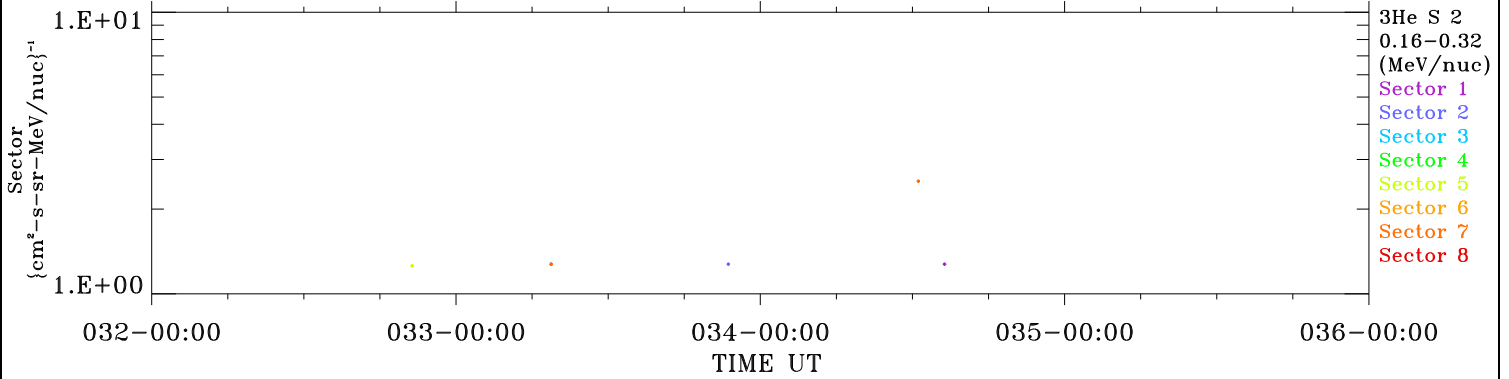

ACE ULEIS

Feb 1, 2018 (32) – Feb 5, 2018 (36)

4-Day Hourly Averages

Filter : 1,2

Plotting S/W: V3.0

Plotting date: Aug 13 2022 21:48

udf*lister

3He

3He

3He

3He