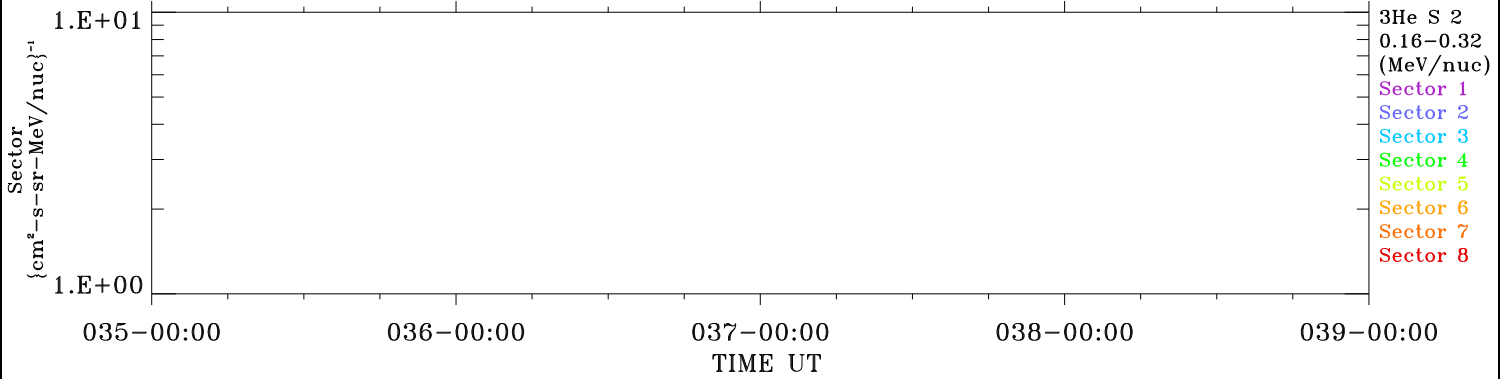

ACE ULEIS

Feb 4, 2018 (35) – Feb 8, 2018 (39)

Filter : 1,2
Plotting S/W: V3.0

udf*lister

4-Day Hourly Averages

Plotting date: Aug 13 2022 21:50

3He

3He