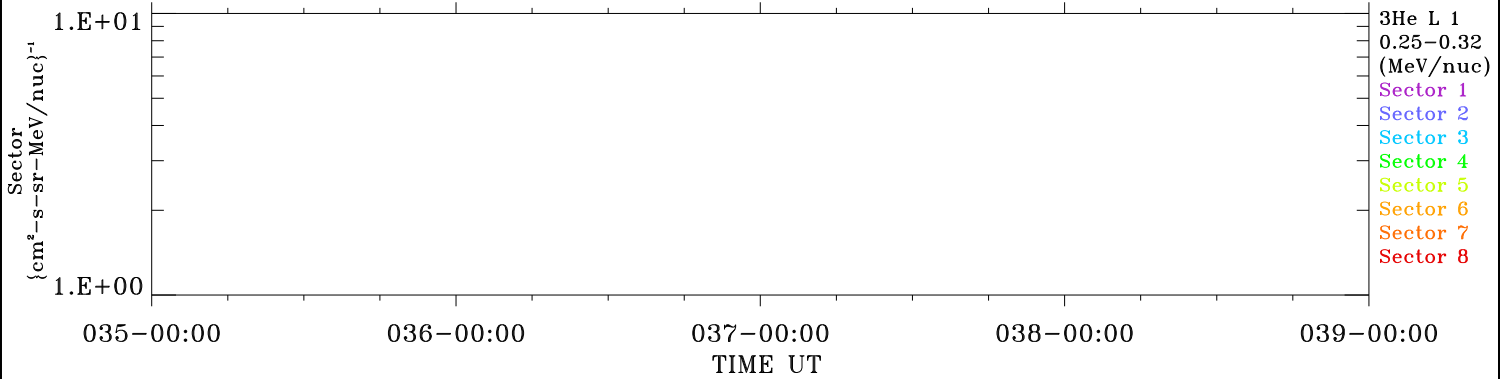

ACE ULEIS

Feb 4, 2018 (35) – Feb 8, 2018 (39)

Filter : 1,2
Plotting S/W: V3.0

udf*lister

4-Day Hourly Averages

Plotting date: Aug 13 2022 21:50

3He

3He

3He

3He