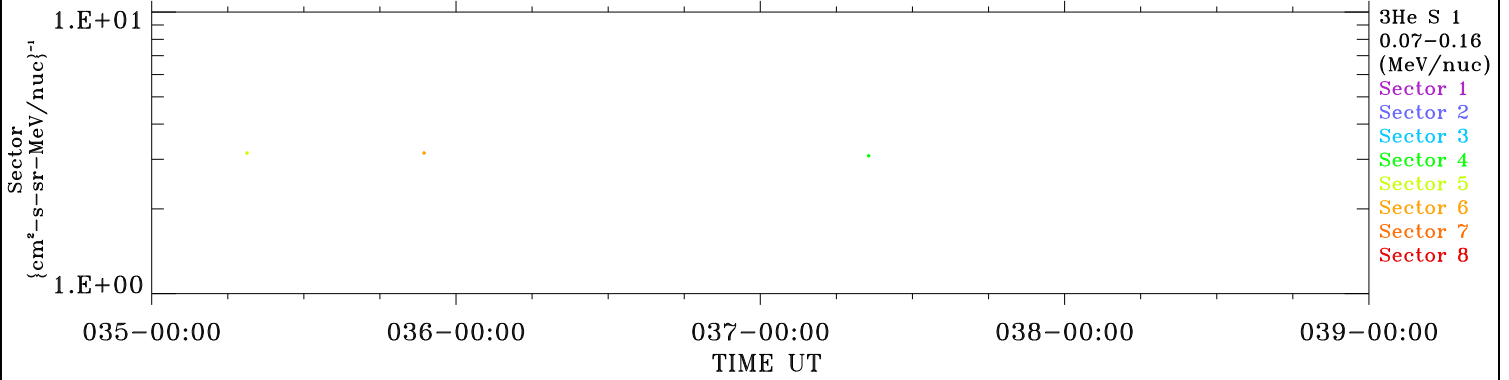

ACE ULEIS

Feb 4, 2018 (35) – Feb 8, 2018 (39)

Filter : 1,2
Plotting S/W: V3.0

udf*lister

4-Day Hourly Averages

Plotting date: Aug 13 2022 21:50

3He

3He