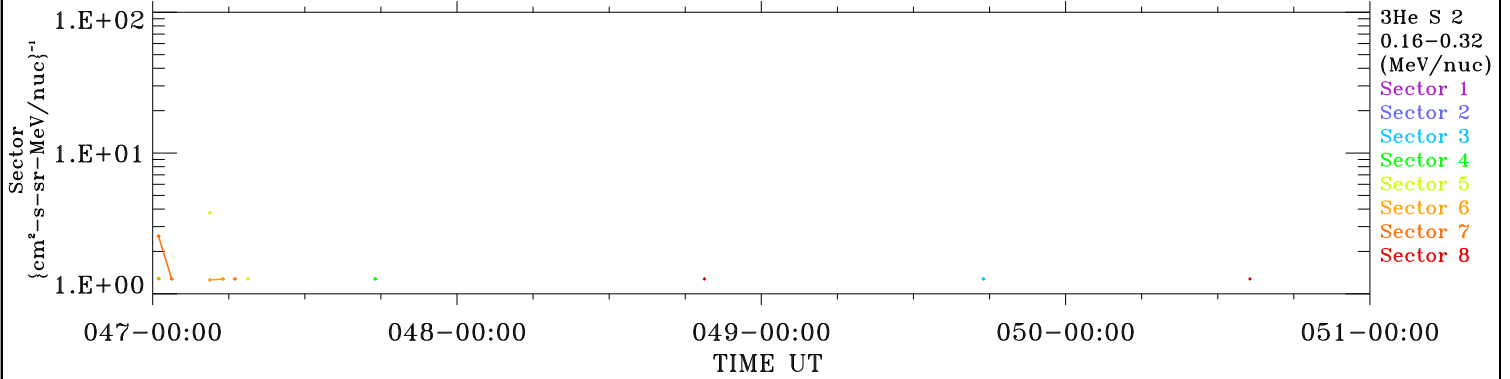

ACE ULEIS

Feb 16, 2018 (47) – Feb 20, 2018 (51)

Filter : 1,2
Plotting S/W: V3.0

udf*lister

4-Day Hourly Averages

Plotting date: Aug 13 2022 21:54

3He

3He