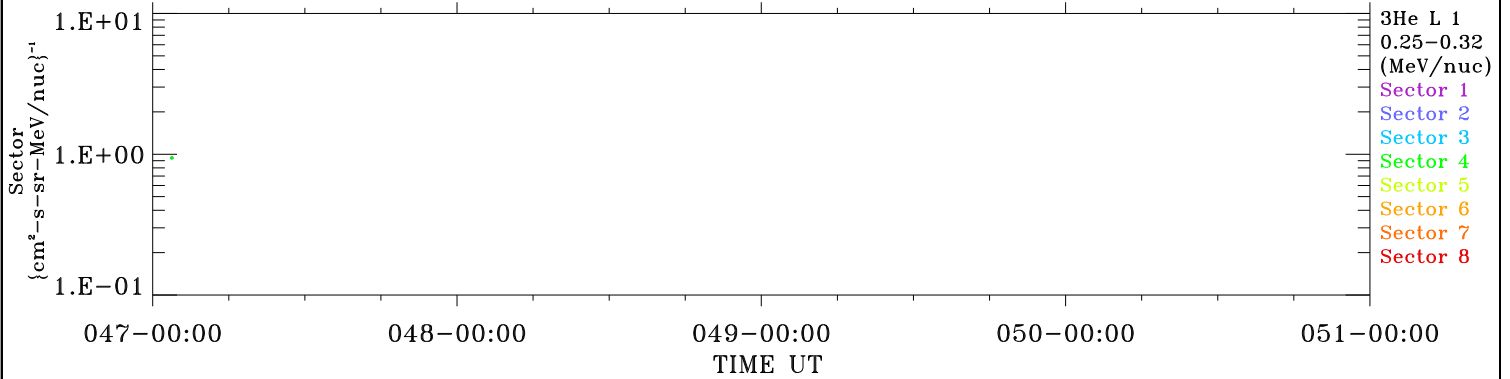

ACE ULEIS

Feb 16, 2018 (47) – Feb 20, 2018 (51)

Filter : 1,2
Plotting S/W: V3.0

udf*lister

4-Day Hourly Averages

Plotting date: Aug 13 2022 21:54

3He

3He

3He

3He