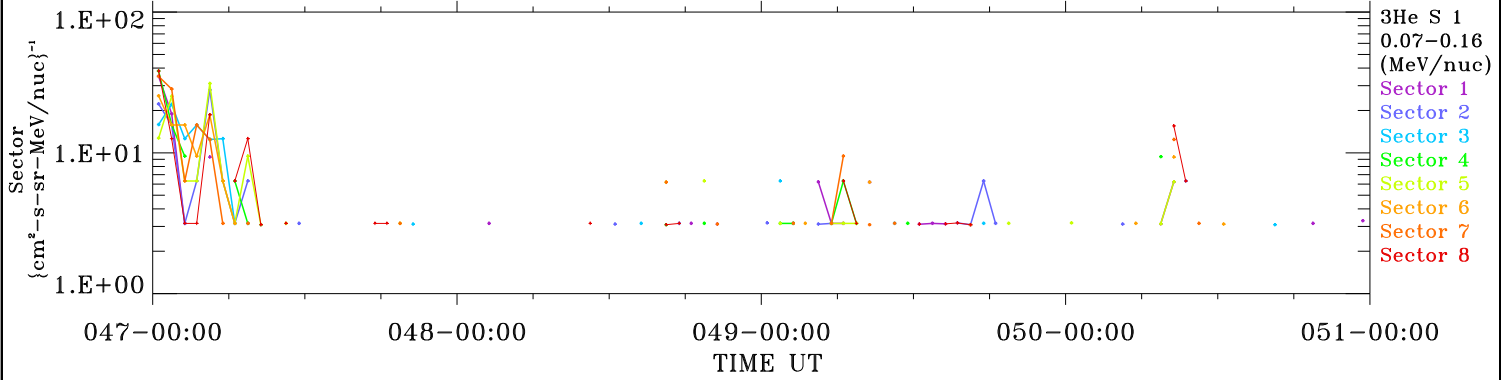

ACE ULEIS

Feb 16, 2018 (47) – Feb 20, 2018 (51)

Filter : 1,2
Plotting S/W: V3.0

udf*lister

4-Day Hourly Averages

Plotting date: Aug 13 2022 21:54

3He

3He