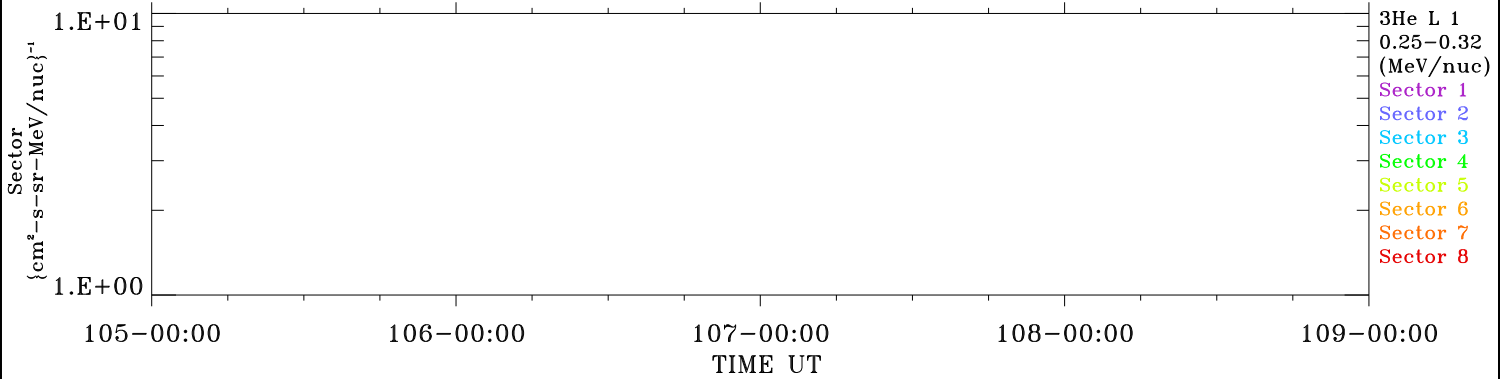

ACE ULEIS

Apr 15, 2018 (105) – Apr 19, 2018 (109)

Filter : 1,2
Plotting S/W: V3.0

udf*lister

4-Day Hourly Averages

Plotting date: Aug 13 2022 22:18

3He

3He

3He

3He