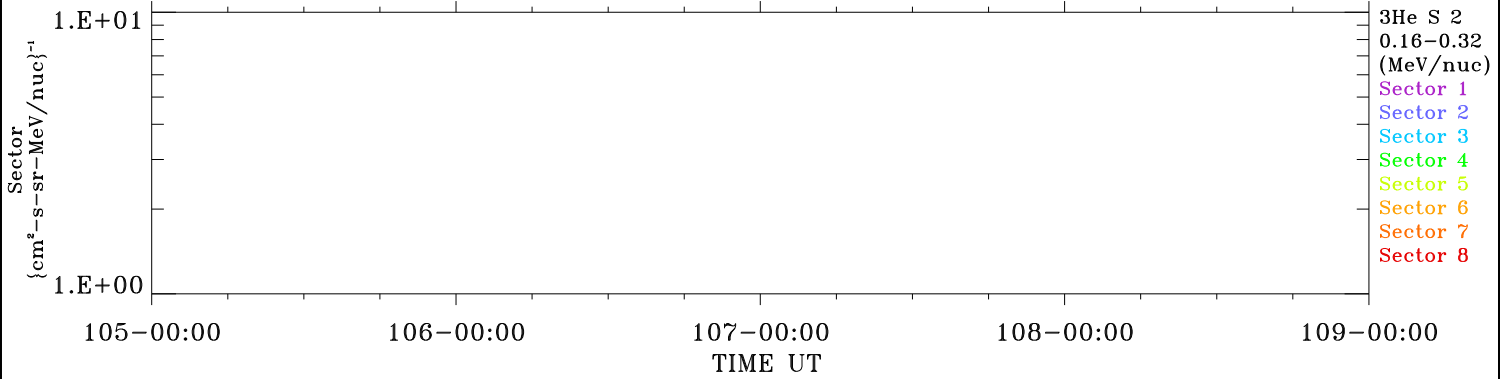

ACE ULEIS

Apr 15, 2018 (105) – Apr 19, 2018 (109)

Filter : 1,2
Plotting S/W: V3.0

udf*lister

4-Day Hourly Averages

Plotting date: Aug 13 2022 22:18

3He

3He