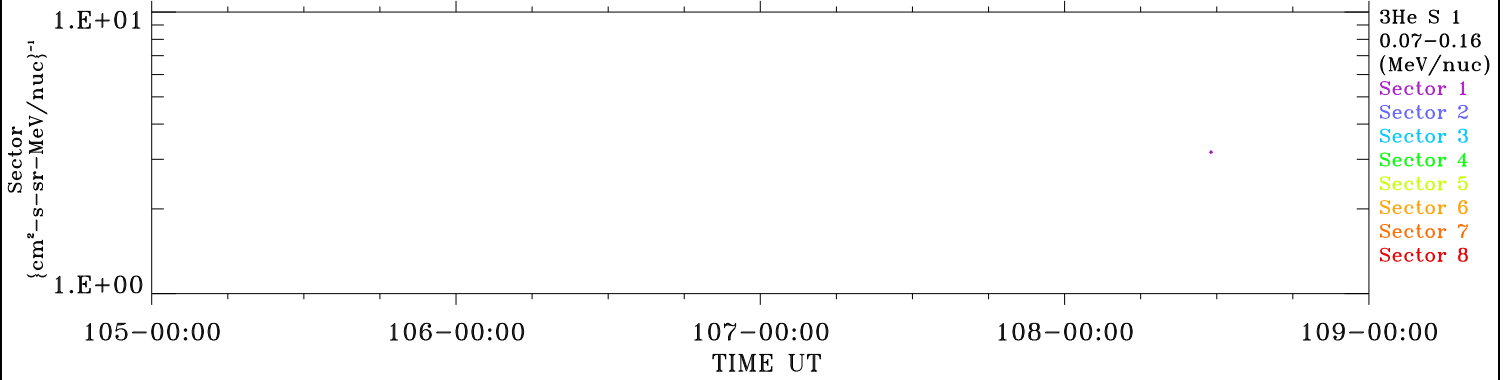

ACE ULEIS

Apr 15, 2018 (105) – Apr 19, 2018 (109)

Filter : 1,2
Plotting S/W: V3.0

udf*lister

4-Day Hourly Averages

Plotting date: Aug 13 2022 22:18

3He

3He