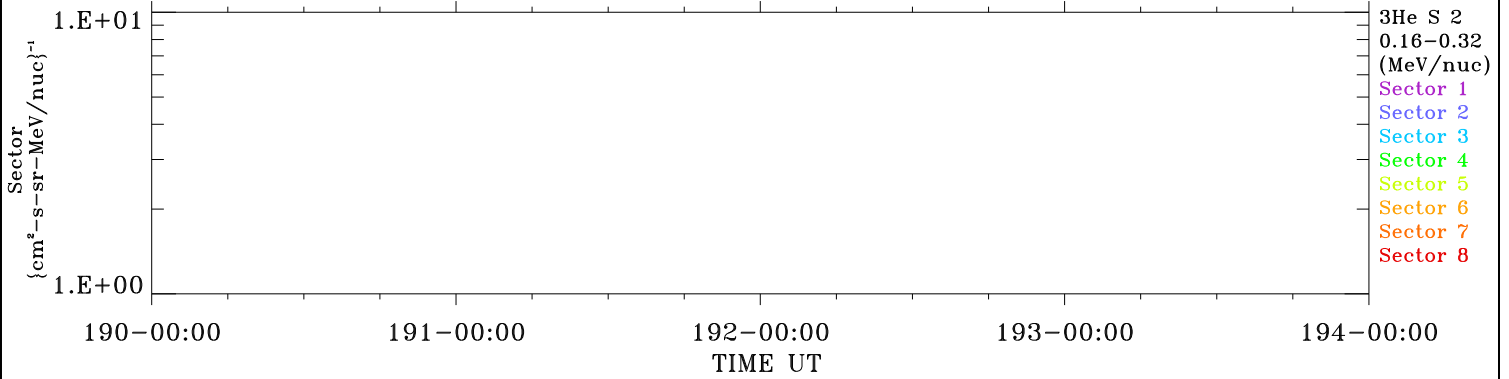

ACE ULEIS

Jul 9, 2018 (190) – Jul 13, 2018 (194)

4-Day Hourly Averages

Filter : 1,2

Plotting S/W: V3.0

Plotting date: Aug 13 2022 22:52

udf*lister

3He

3He

3He

3He