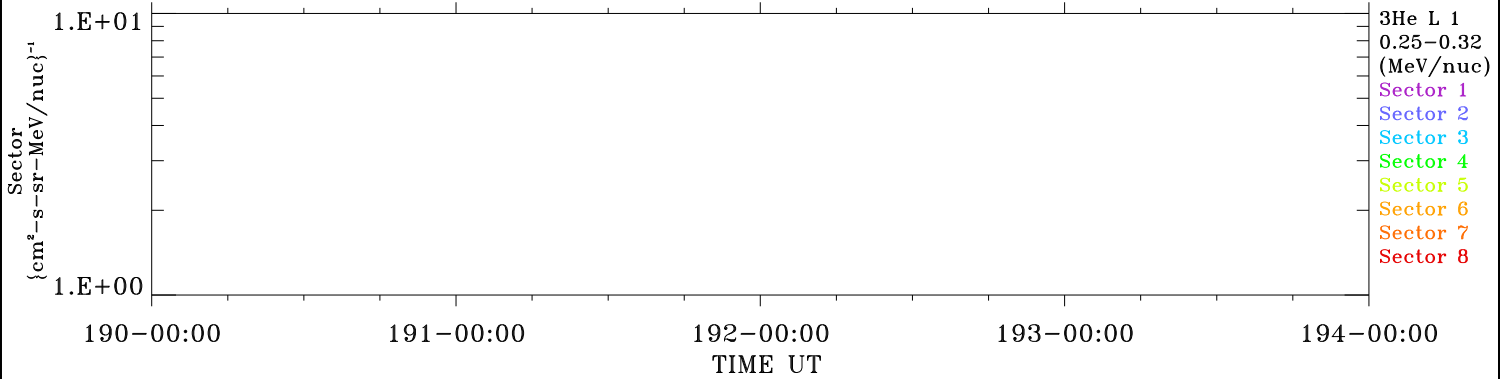

ACE ULEIS

Jul 9, 2018 (190) – Jul 13, 2018 (194)

4-Day Hourly Averages

Filter : 1,2

Plotting S/W: V3.0

Plotting date: Aug 13 2022 22:52

udf*lister

3He

3He

3He

3He