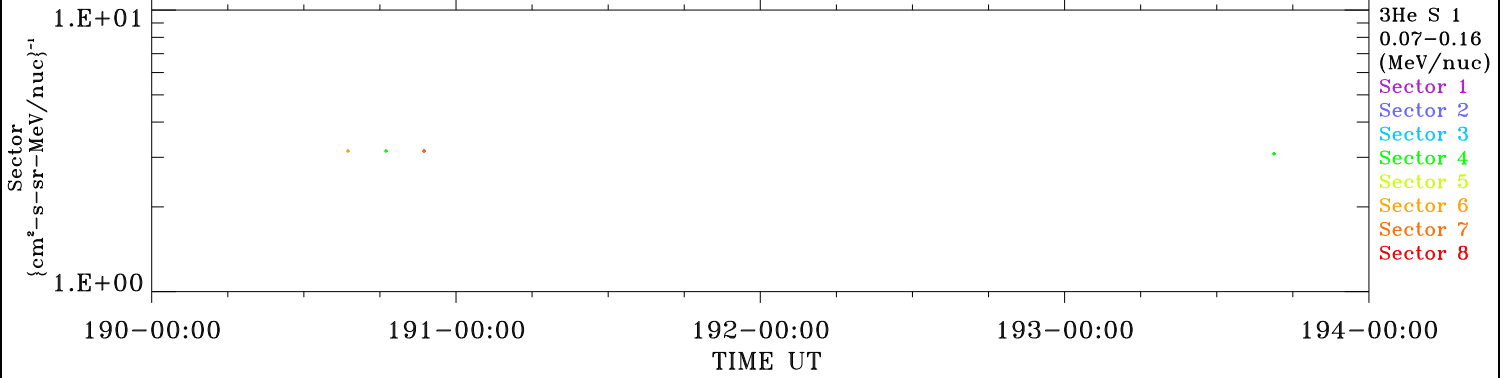

ACE ULEIS

Jul 9, 2018 (190) – Jul 13, 2018 (194)

4-Day Hourly Averages

Filter : 1,2

Plotting S/W: V3.0

Plotting date: Aug 13 2022 22:52

udf*lister

3He