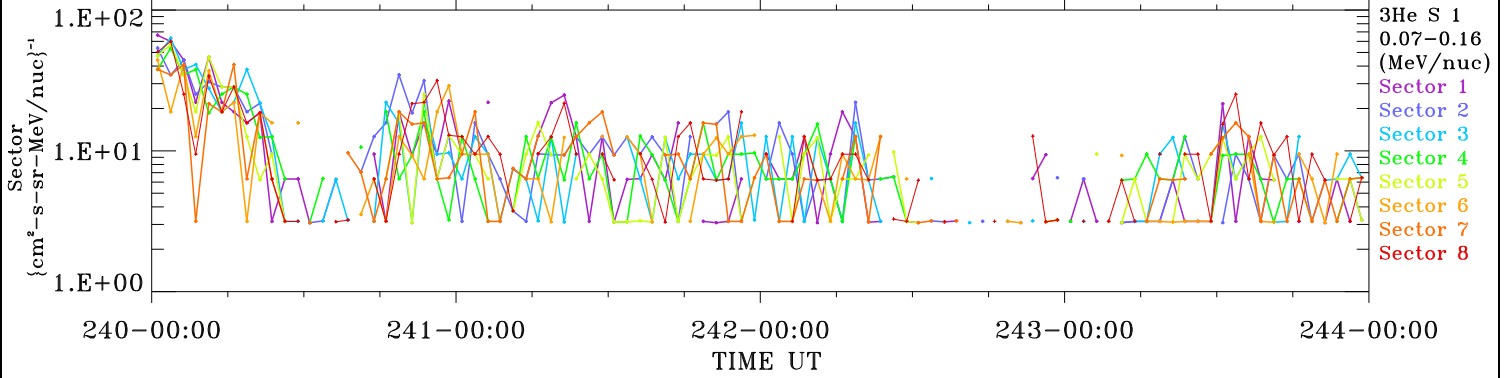

ACE ULEIS

Aug 28, 2018 (240) – Sep 1, 2018 (244)

4-Day Hourly Averages

Filter : 1,2

Plotting S/W: V3.0

Plotting date: Aug 13 2022 23:12

udf*lister

3He