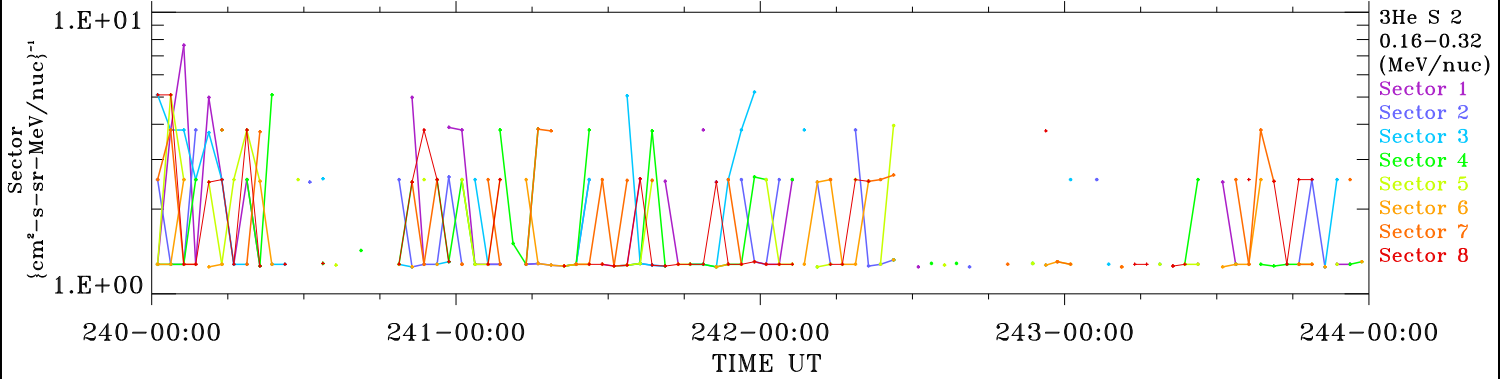

ACE ULEIS

Aug 28, 2018 (240) – Sep 1, 2018 (244)

4-Day Hourly Averages

Filter : 1,2

Plotting S/W: V3.0

Plotting date: Aug 13 2022 23:12

udf*lister

3He

3He

3He

3He