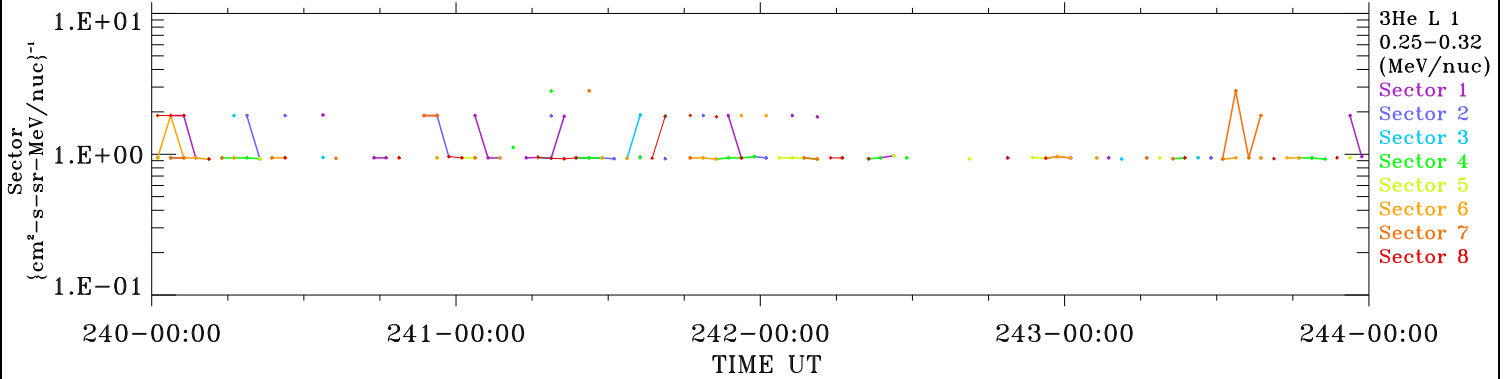

ACE ULEIS

Aug 28, 2018 (240) – Sep 1, 2018 (244)

4-Day Hourly Averages

Filter : 1,2

Plotting S/W: V3.0

Plotting date: Aug 13 2022 23:12

udf*lister

3He

3He

3He

3He