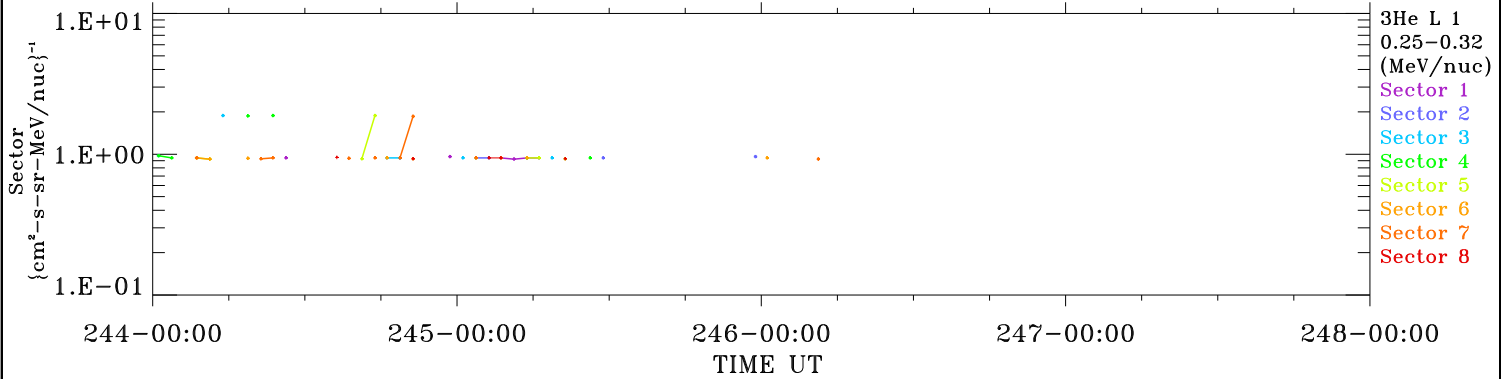

ACE ULEIS

Sep 1, 2018 (244) – Sep 5, 2018 (248)

4-Day Hourly Averages

Filter : 1,2

Plotting S/W: V3.0

Plotting date: Aug 13 2022 23:14

udf*lister

3He

3He

3He

3He