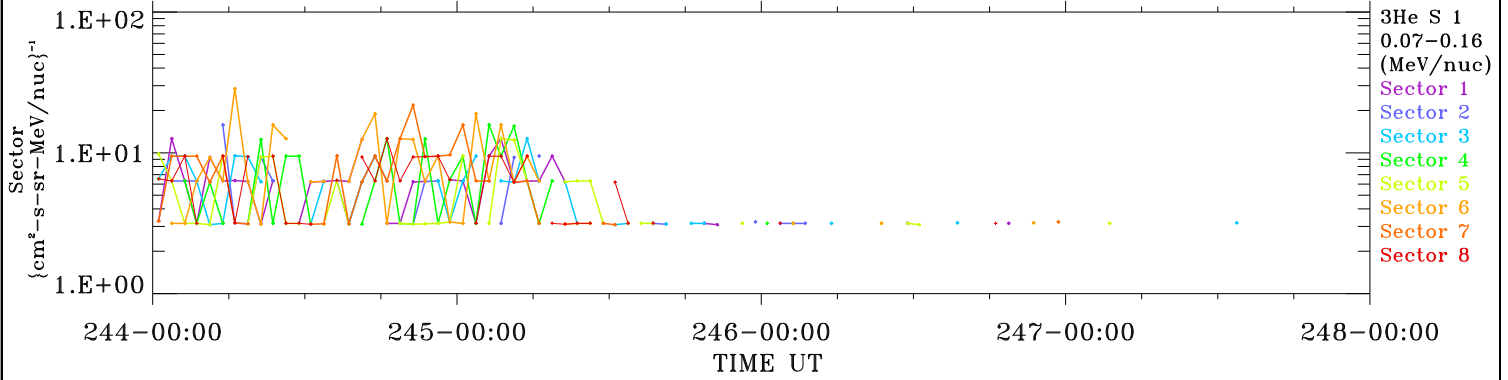

ACE ULEIS

Sep 1, 2018 (244) – Sep 5, 2018 (248)

4-Day Hourly Averages

Filter : 1,2

Plotting S/W: V3.0

Plotting date: Aug 13 2022 23:14

udf*lister

3He