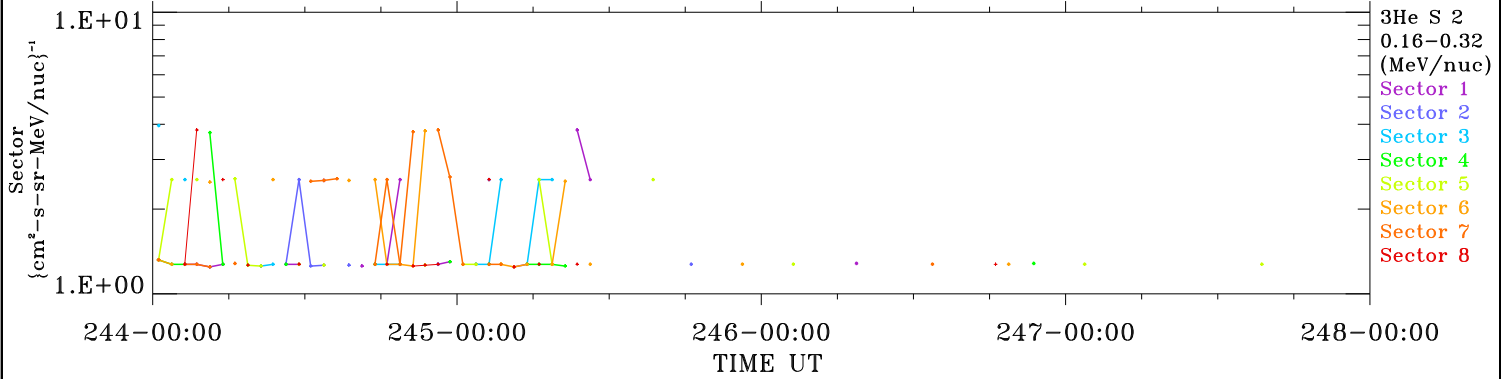

ACE ULEIS

Sep 1, 2018 (244) – Sep 5, 2018 (248)

4-Day Hourly Averages

Filter : 1,2

Plotting S/W: V3.0

Plotting date: Aug 13 2022 23:14

udf*lister

3He

3He

3He

3He