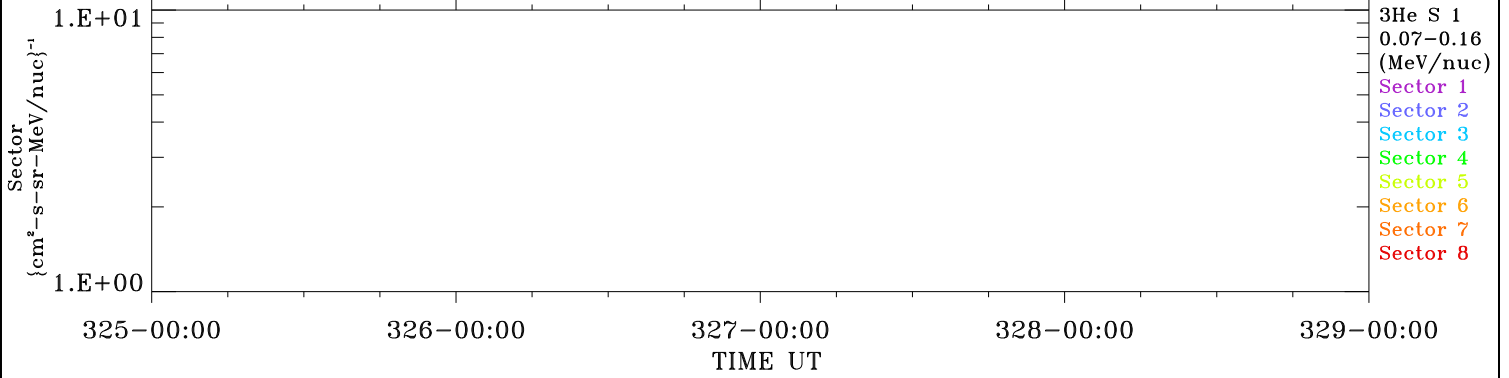

ACE ULEIS

Nov 21, 2018 (325) – Nov 25, 2018 (329)

Filter : 1,2
Plotting S/W: V3.0

udf*lister

4-Day Hourly Averages

Plotting date: Aug 13 2022 23:46

3He