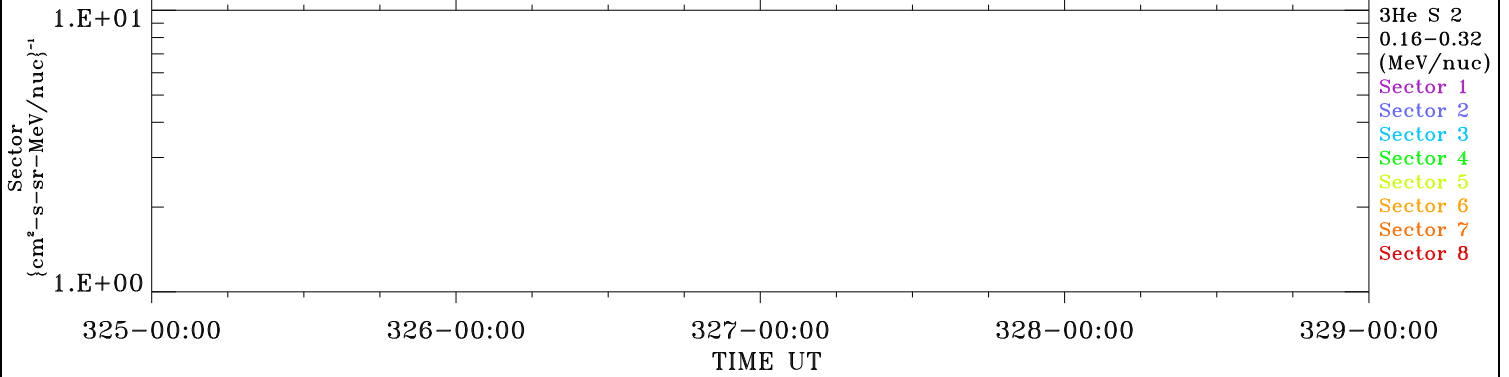

ACE ULEIS

Nov 21, 2018 (325) – Nov 25, 2018 (329)

Filter : 1,2
Plotting S/W: V3.0

udf*lister

4-Day Hourly Averages

Plotting date: Aug 13 2022 23:46

3He

3He

3He

3He