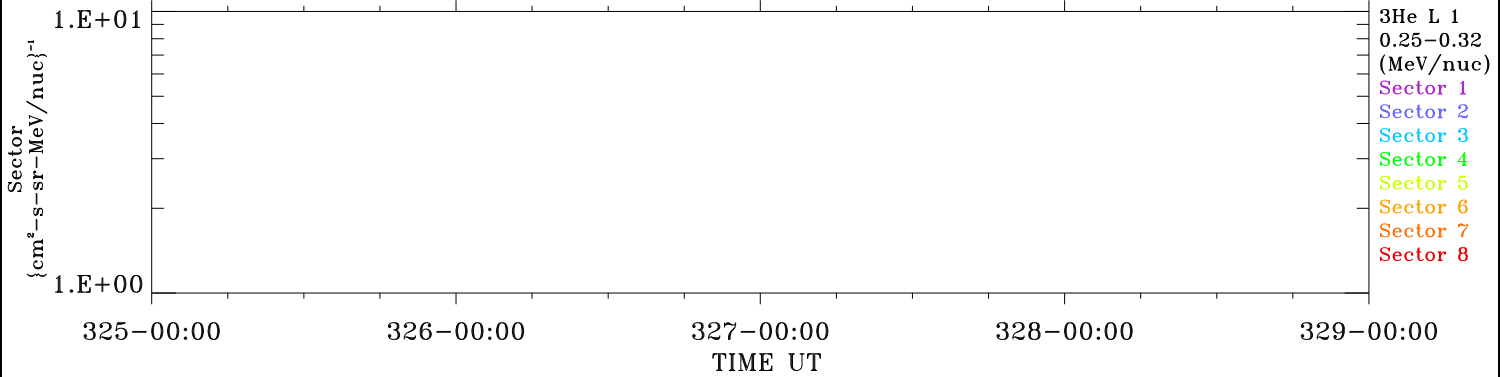

ACE ULEIS

Nov 21, 2018 (325) – Nov 25, 2018 (329)

Filter : 1,2
Plotting S/W: V3.0

udf*lister

4-Day Hourly Averages

Plotting date: Aug 13 2022 23:46

3He

3He

3He

3He