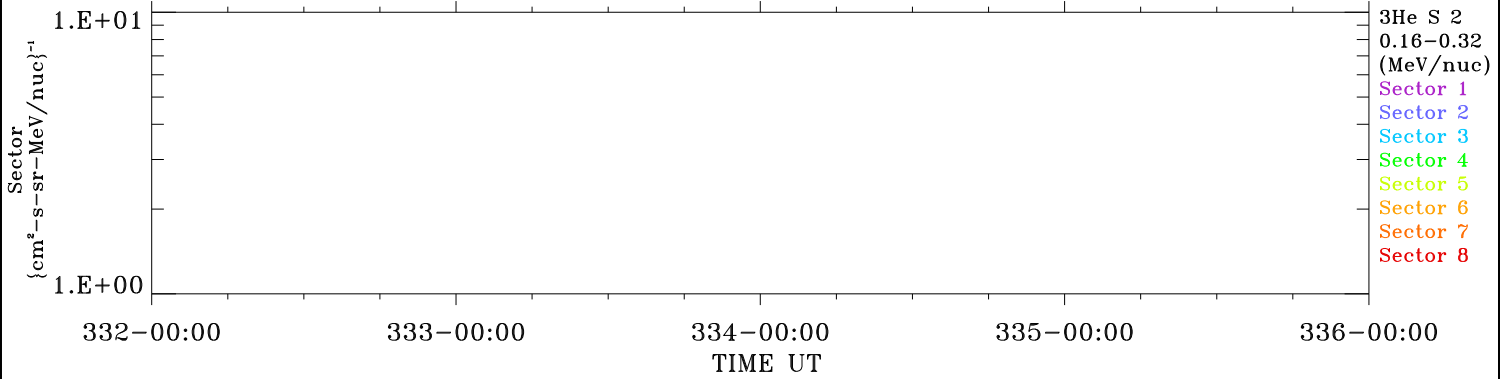

ACE ULEIS

Nov 28, 2018 (332) – Dec 2, 2018 (336)

Filter : 1,2
Plotting S/W: V3.0

udf*lister

4-Day Hourly Averages

Plotting date: Aug 13 2022 23:50

3He

3He