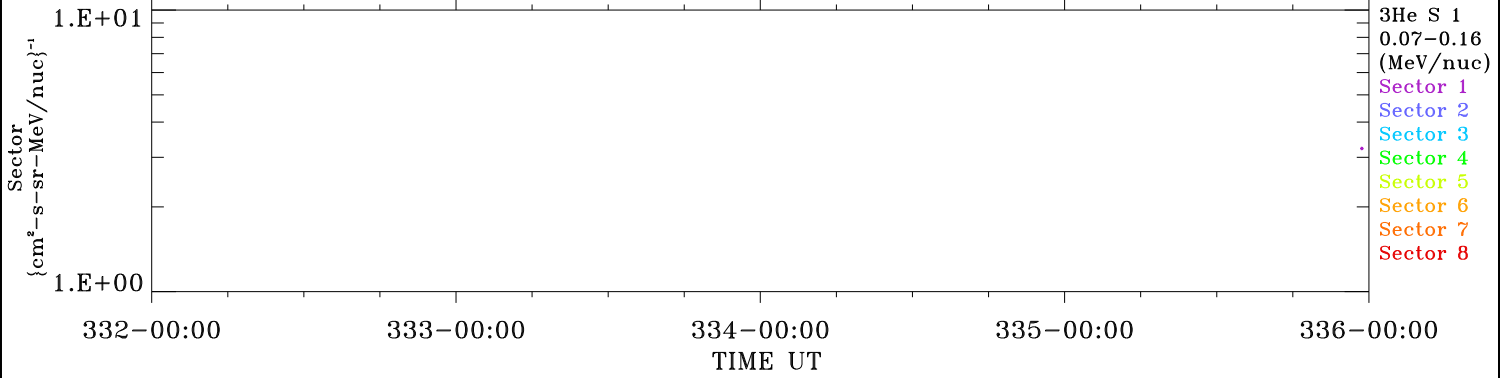

ACE ULEIS

Nov 28, 2018 (332) – Dec 2, 2018 (336)

Filter : 1,2
Plotting S/W: V3.0

udf*lister

4-Day Hourly Averages

Plotting date: Aug 13 2022 23:50

3He

3He