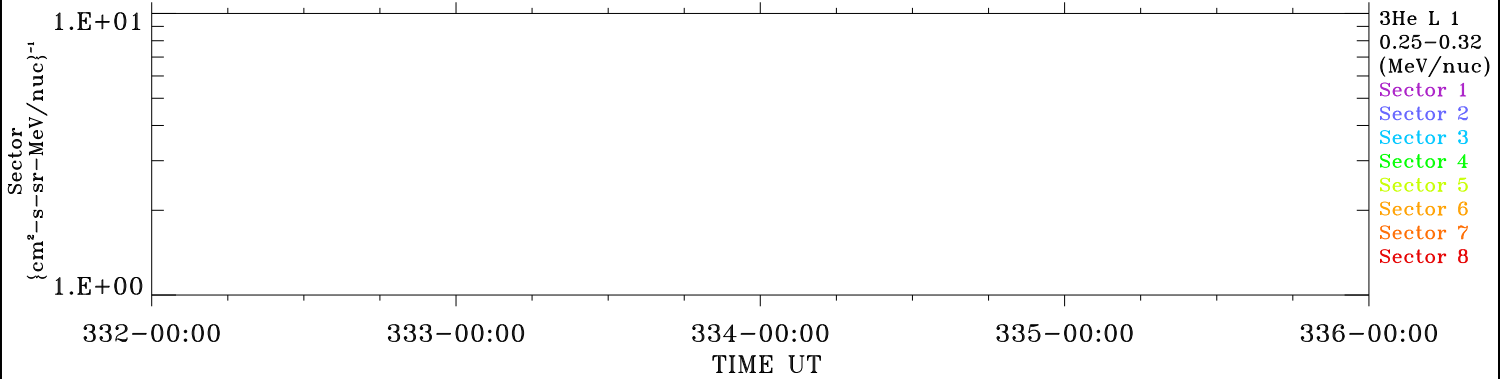

ACE ULEIS

Nov 28, 2018 (332) – Dec 2, 2018 (336)

Filter : 1,2
Plotting S/W: V3.0

udf*lister

4-Day Hourly Averages

Plotting date: Aug 13 2022 23:50

3He

3He

3He

3He