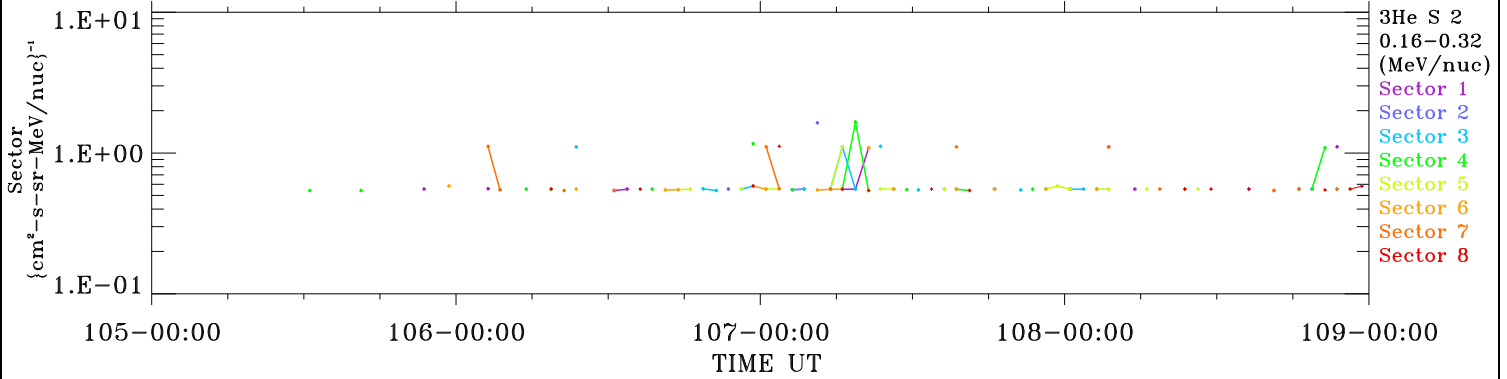

ACE ULEIS

Apr 14, 2024 (105) – Apr 18, 2024 (109)

Filter : 1,2
Plotting S/W: V3.0

udf*lister

4-Day Hourly Averages

Plotting date: Apr 19 2024 10:33

3He

3He

3He

3He