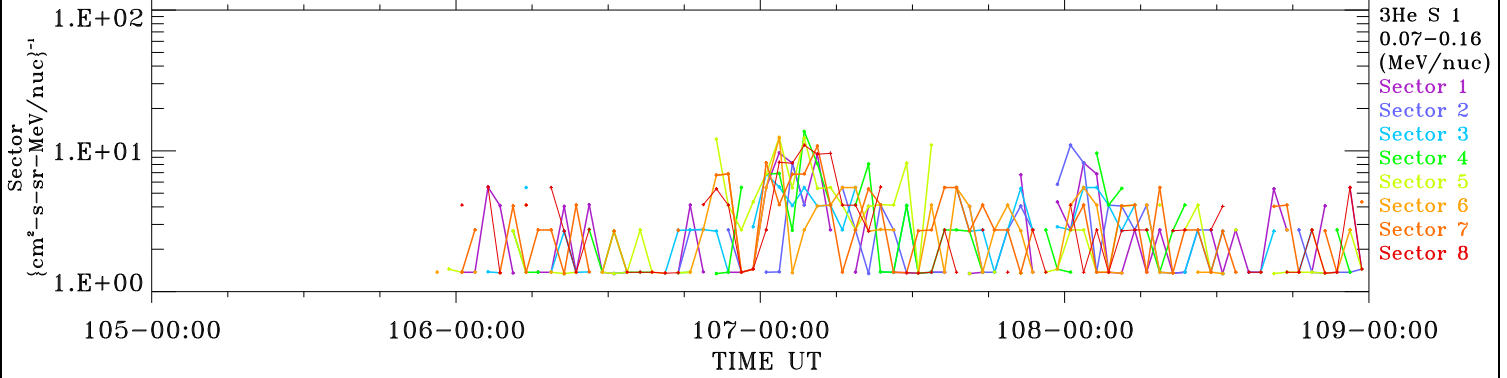

ACE ULEIS

Apr 14, 2024 (105) – Apr 18, 2024 (109)

Filter : 1,2
Plotting S/W: V3.0

udf*lister

4-Day Hourly Averages

Plotting date: Apr 19 2024 10:33

3He