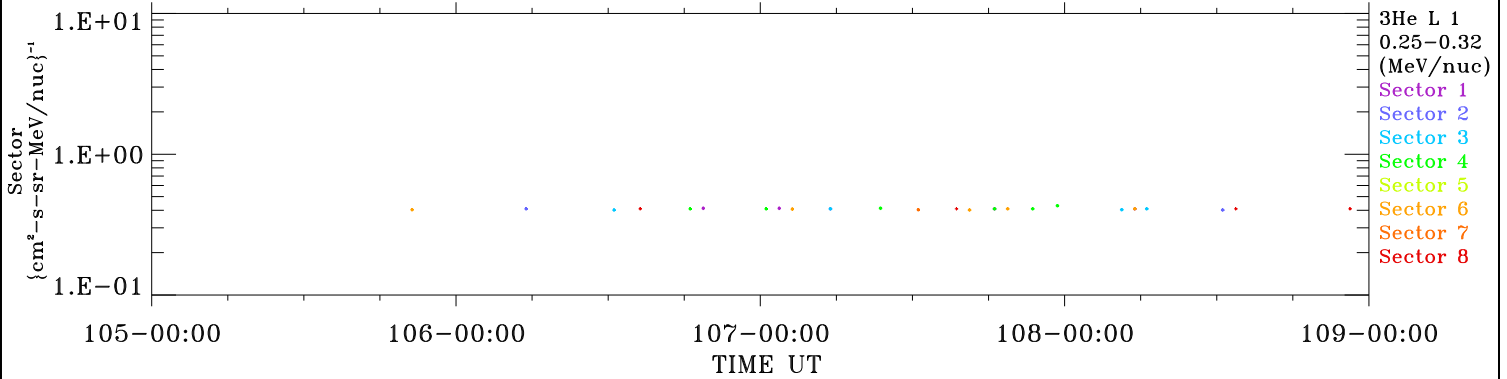

ACE ULEIS

Apr 14, 2024 (105) – Apr 18, 2024 (109)

Filter : 1,2
Plotting S/W: V3.0

udf*lister

4-Day Hourly Averages

Plotting date: Apr 19 2024 10:33

3He

3He

3He

3He