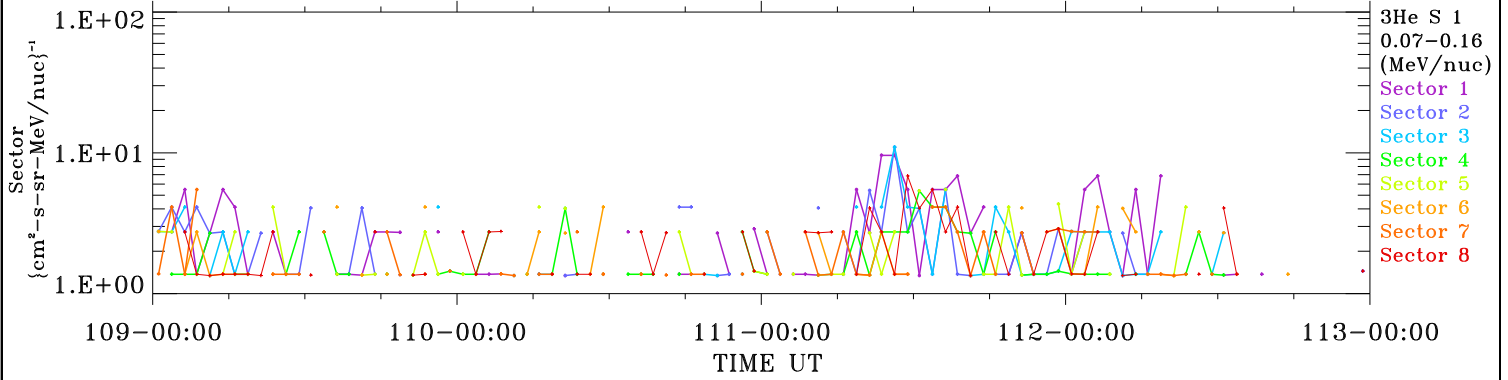

ACE ULEIS

Apr 18, 2024 (109) – Apr 22, 2024 (113)

Filter : 1,2

Plotting S/W: V3.0

4-Day Hourly Averages

Plotting date: Apr 23 2024 10:33

udf*lister

3He