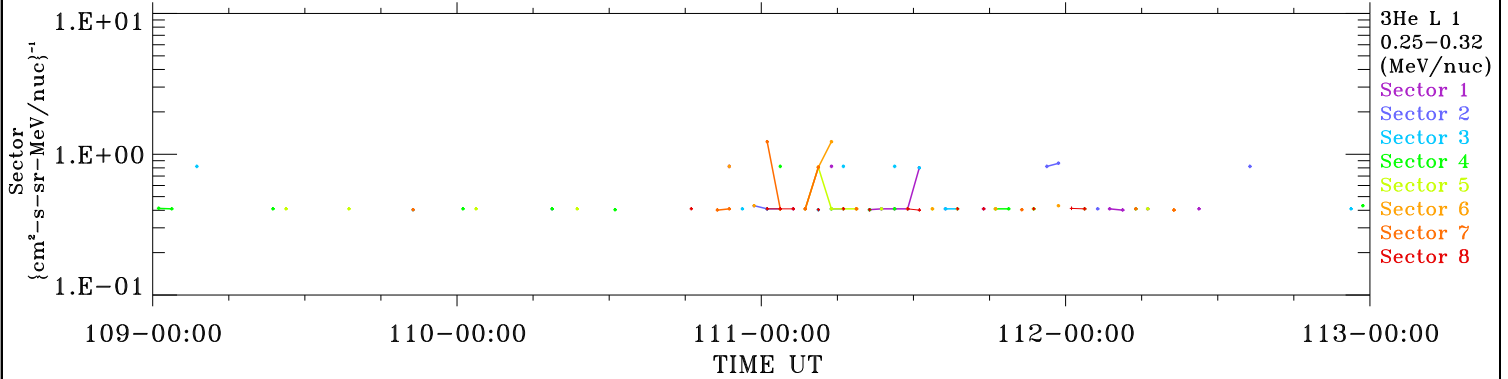

ACE ULEIS

Apr 18, 2024 (109) – Apr 22, 2024 (113)

Filter : 1,2

Plotting S/W: V3.0

4-Day Hourly Averages

Plotting date: Apr 23 2024 10:33

udf*lister

3He

3He

3He

3He