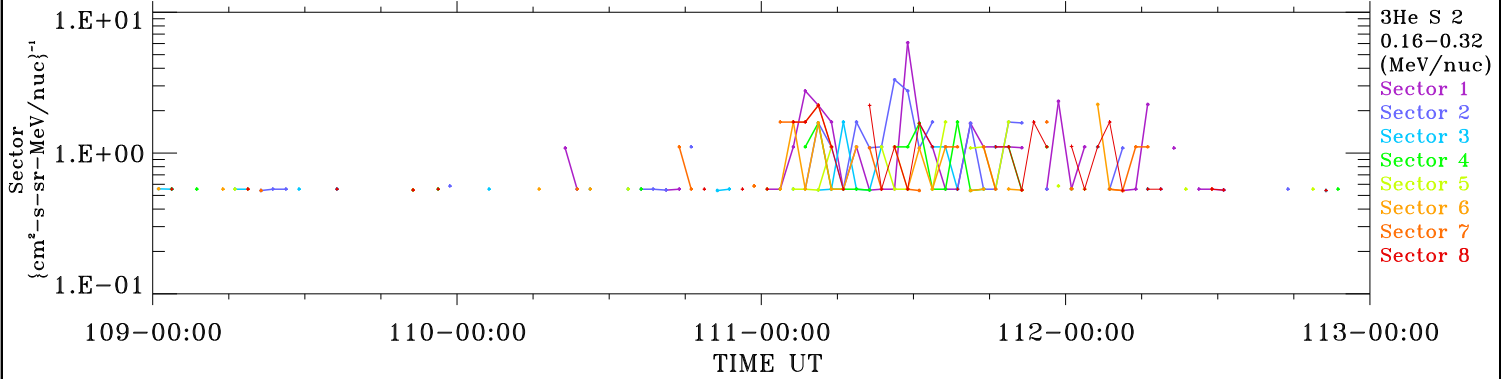

ACE ULEIS

Apr 18, 2024 (109) – Apr 22, 2024 (113)

Filter : 1,2

Plotting S/W: V3.0

4-Day Hourly Averages

Plotting date: Apr 23 2024 10:33

udf*lister

3He

3He

3He

3He