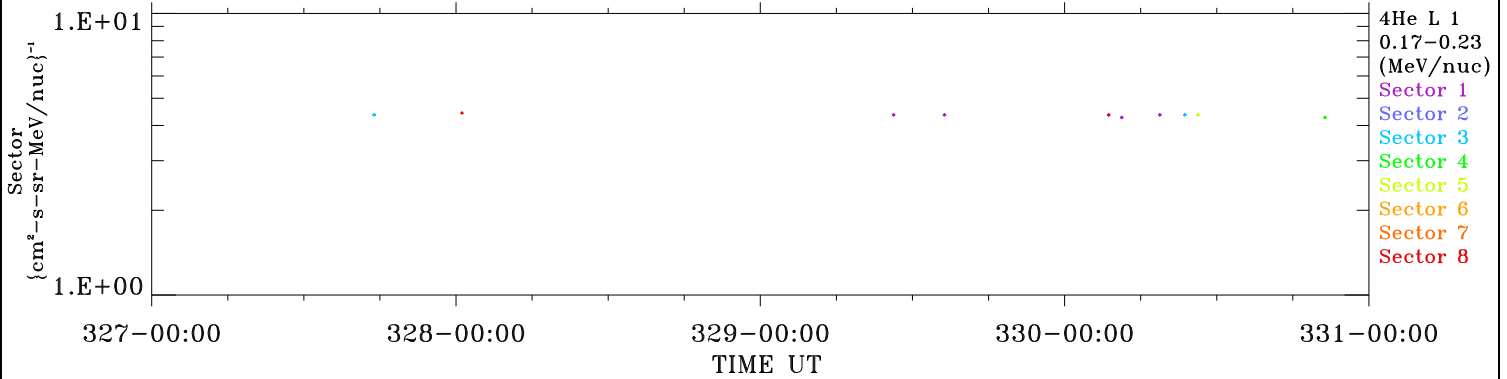

ACE ULEIS

Nov 23, 2017 (327) – Nov 27, 2017 (331)

Filter : 1,2

Plotting S/W: V3.0

Plotting date: Aug 13 2022 21:21

udf*lister

4-Day Hourly Averages

4He

4He

4He

4He