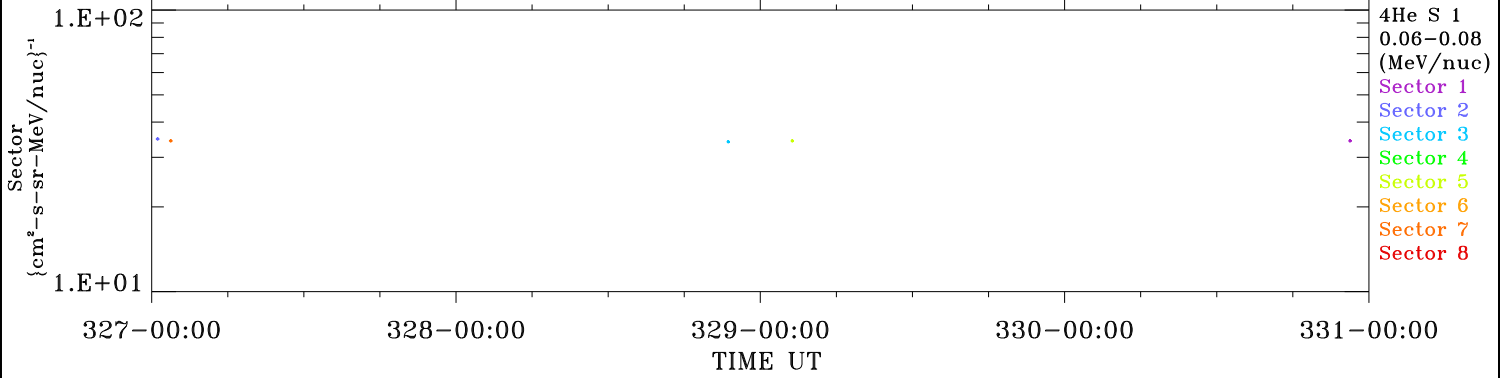

ACE ULEIS

Nov 23, 2017 (327) – Nov 27, 2017 (331)

Filter : 1,2

Plotting S/W: V3.0

Plotting date: Aug 13 2022 21:21

udf*lister

4-Day Hourly Averages

4He