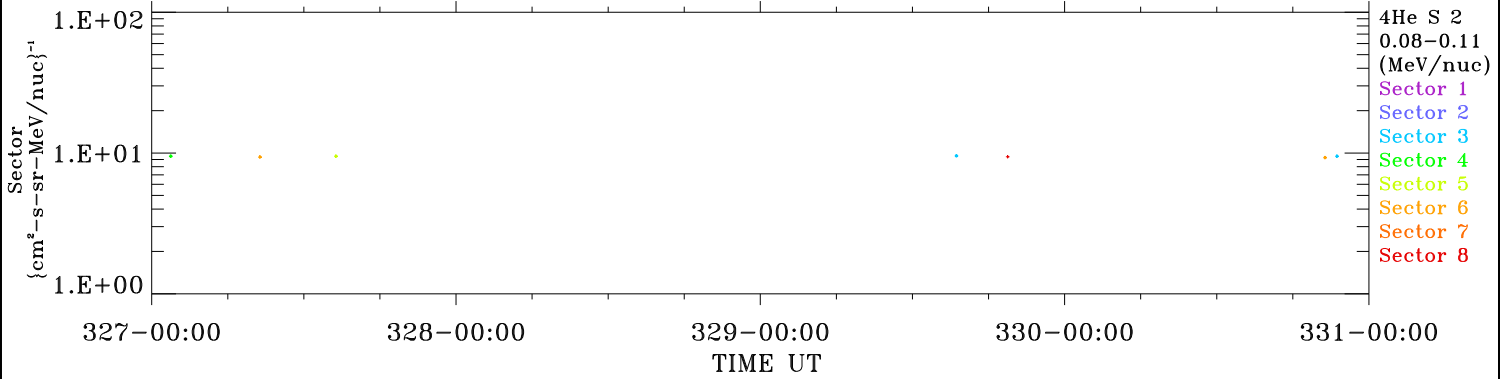

ACE ULEIS

Nov 23, 2017 (327) – Nov 27, 2017 (331)

Filter : 1,2

Plotting S/W: V3.0

Plotting date: Aug 13 2022 21:21

udf*lister

4-Day Hourly Averages

4He

4He

4He

4He