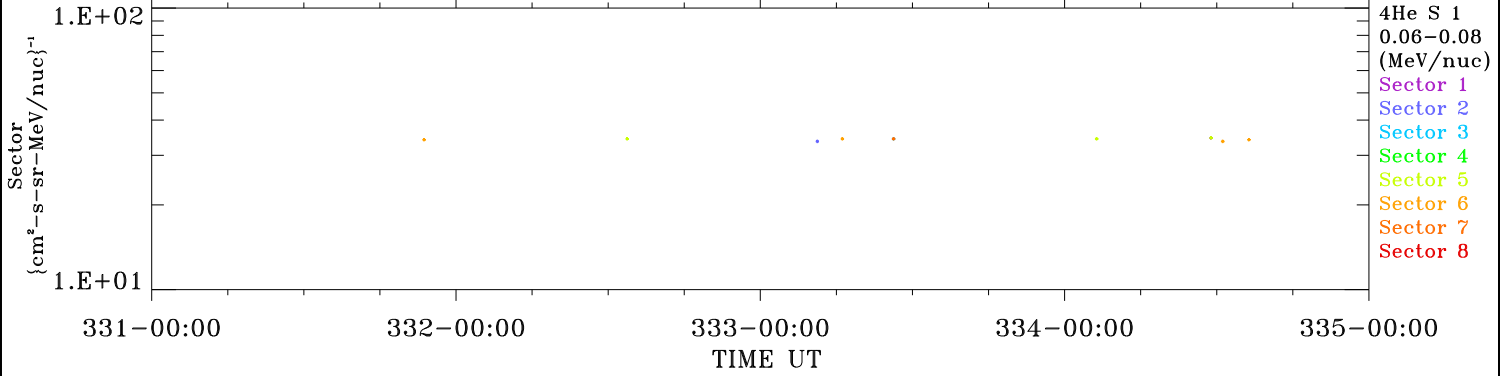

ACE ULEIS

Nov 27, 2017 (331) – Dec 1, 2017 (335)

Filter : 1,2

Plotting S/W: V3.0

Plotting date: Aug 13 2022 21:23

udf*lister

4-Day Hourly Averages

4He