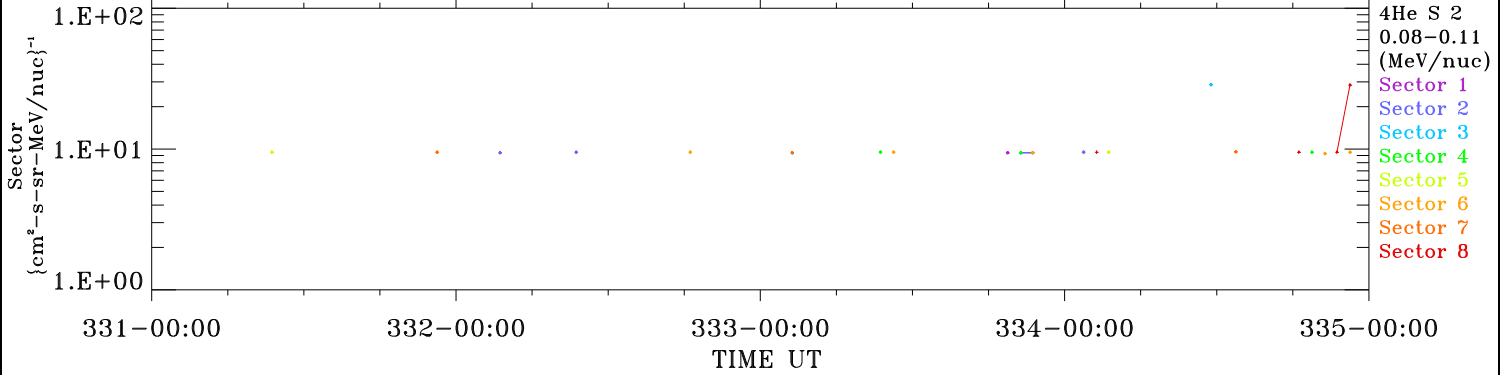

ACE ULEIS

Nov 27, 2017 (331) – Dec 1, 2017 (335)

Filter : 1,2

Plotting S/W: V3.0

Plotting date: Aug 13 2022 21:23

udf*lister

4-Day Hourly Averages

4He

4He

4He

4He