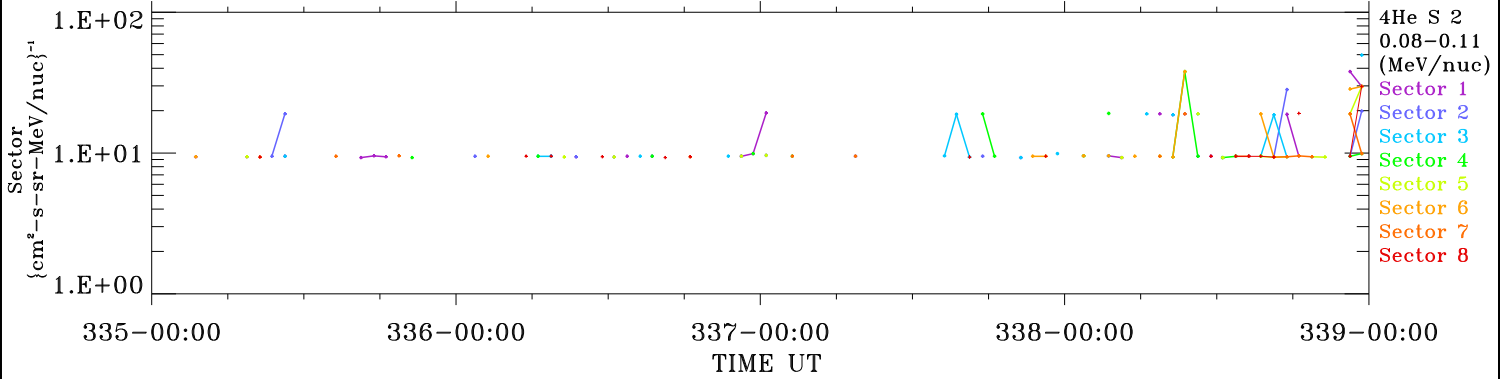

ACE ULEIS

Dec 1, 2017 (335) – Dec 5, 2017 (339)

Filter : 1,2
Plotting S/W: V3.0

udf*lister

4-Day Hourly Averages

Plotting date: Aug 13 2022 21:24

4He

4He

4He

4He