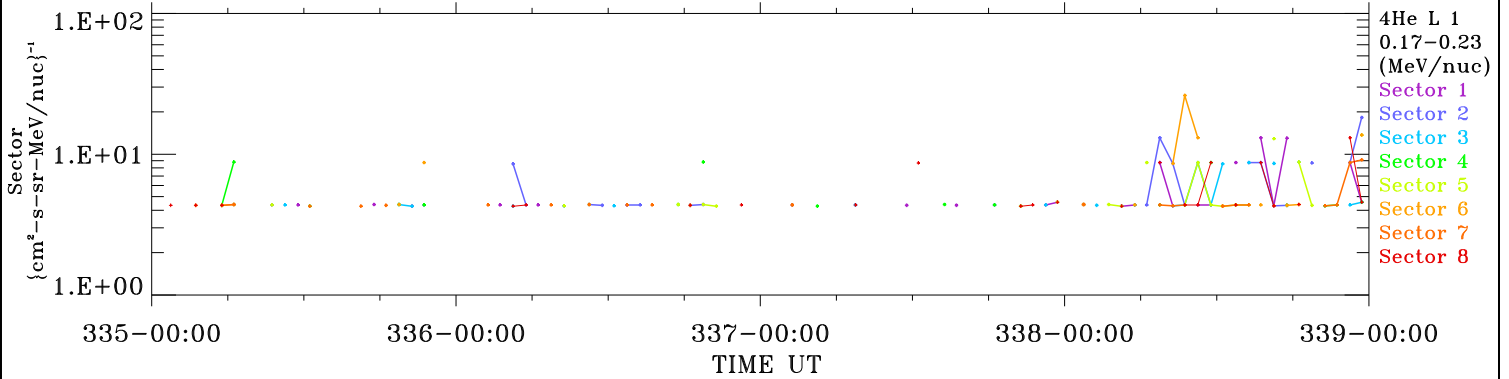

ACE ULEIS

Dec 1, 2017 (335) – Dec 5, 2017 (339)

Filter : 1,2
Plotting S/W: V3.0

udf*lister

4-Day Hourly Averages

Plotting date: Aug 13 2022 21:24

4He

4He

4He

4He