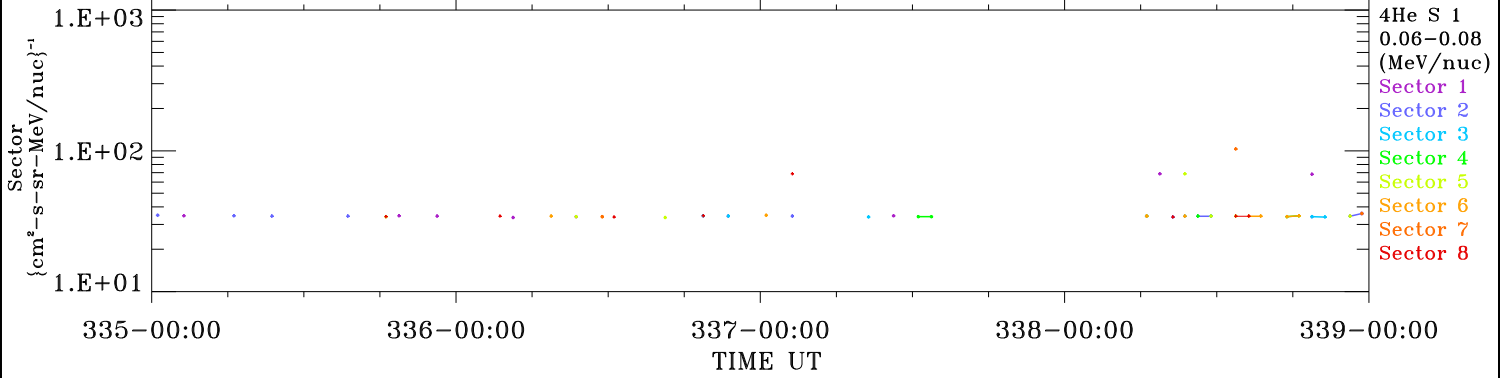

ACE ULEIS

Dec 1, 2017 (335) – Dec 5, 2017 (339)

Filter : 1,2
Plotting S/W: V3.0

udf*lister

4-Day Hourly Averages

Plotting date: Aug 13 2022 21:24

4He