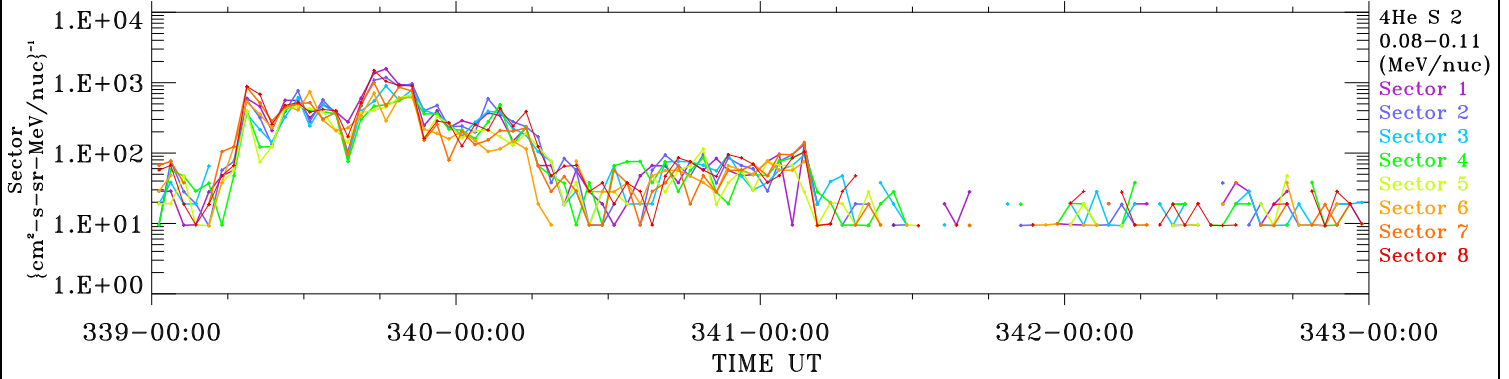

ACE ULEIS

Dec 5, 2017 (339) – Dec 9, 2017 (343)

Filter : 1,2
Plotting S/W: V3.0

udf*lister

4-Day Hourly Averages

Plotting date: Aug 13 2022 21:25

4He

4He