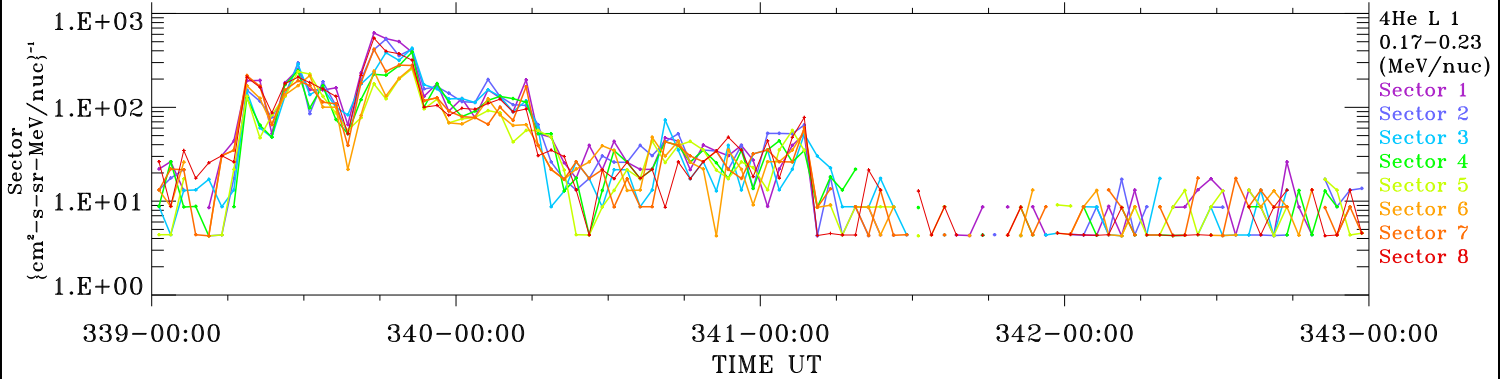

ACE ULEIS

Dec 5, 2017 (339) – Dec 9, 2017 (343)

Filter : 1,2
Plotting S/W: V3.0

udf*lister

4-Day Hourly Averages

Plotting date: Aug 13 2022 21:25

4He

4He

4He

4He