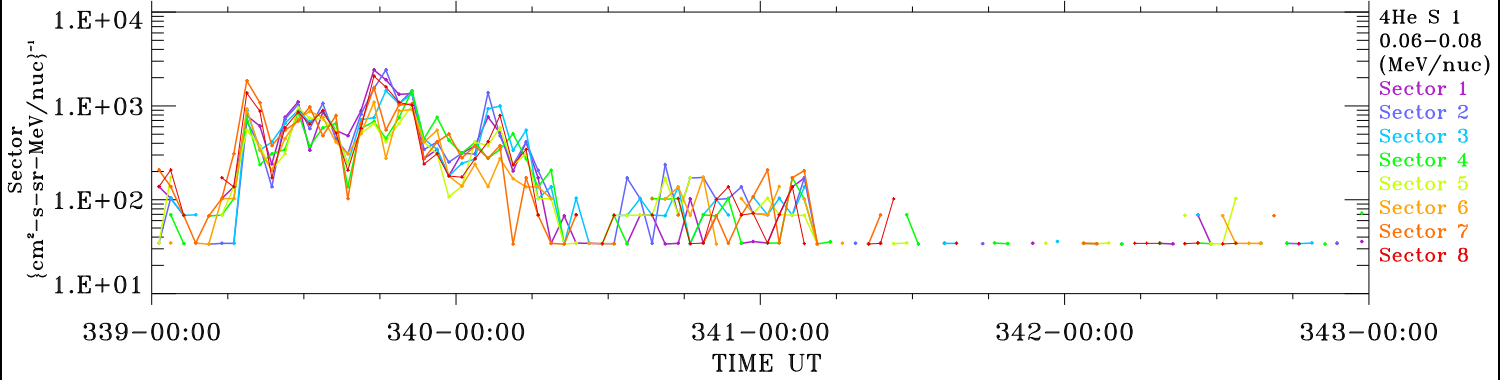

ACE ULEIS

Dec 5, 2017 (339) – Dec 9, 2017 (343)

Filter : 1,2
Plotting S/W: V3.0

udf*lister

4-Day Hourly Averages

Plotting date: Aug 13 2022 21:25

4He

4He