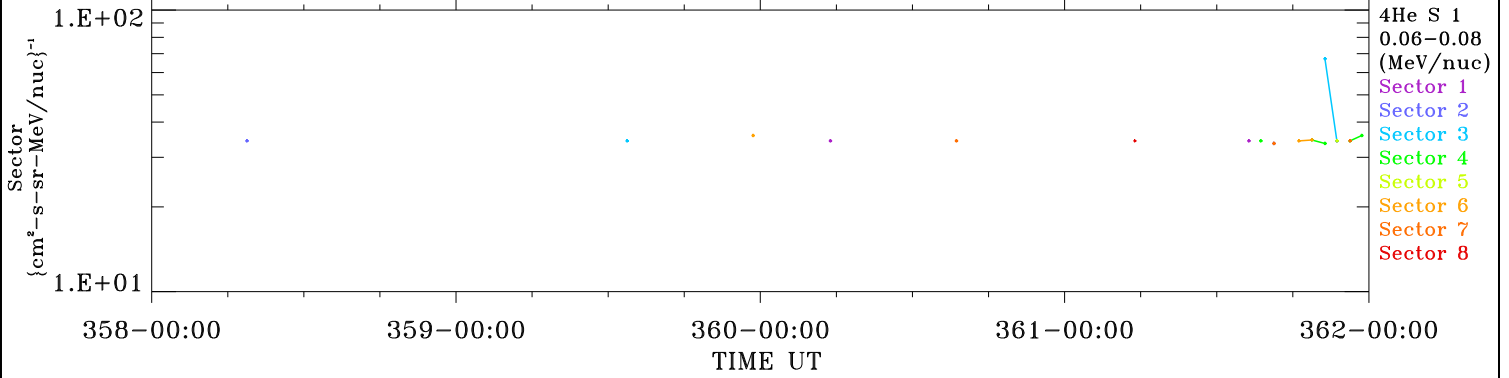

ACE ULEIS

Dec 24, 2017 (358) – Dec 28, 2017 (362)

Filter : 1,2
Plotting S/W: V3.0

udf*lister

4-Day Hourly Averages

Plotting date: Aug 13 2022 21:33

4He

4He