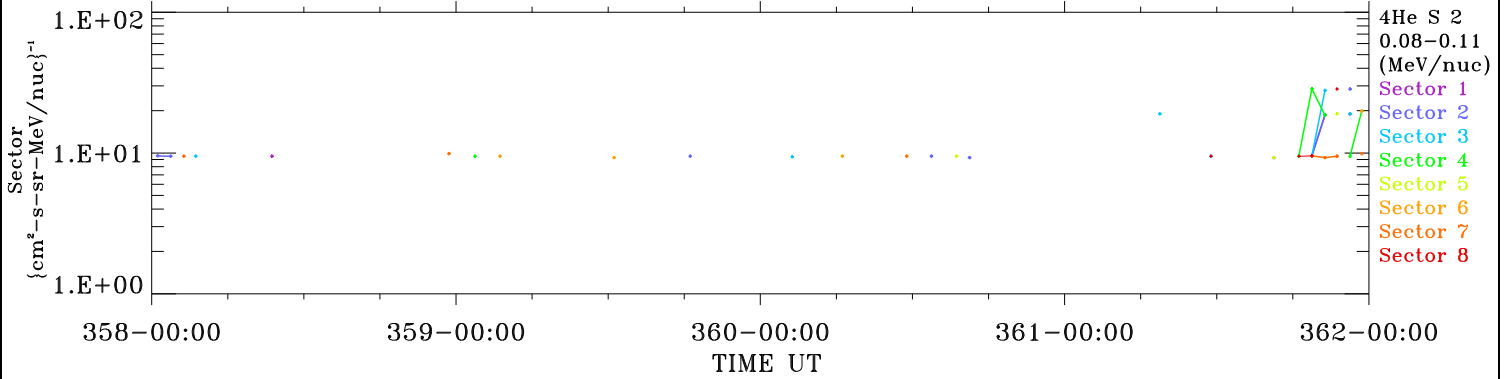

ACE ULEIS

Dec 24, 2017 (358) – Dec 28, 2017 (362)

Filter : 1,2
Plotting S/W: V3.0

udf*lister

4-Day Hourly Averages

Plotting date: Aug 13 2022 21:33

4He

4He