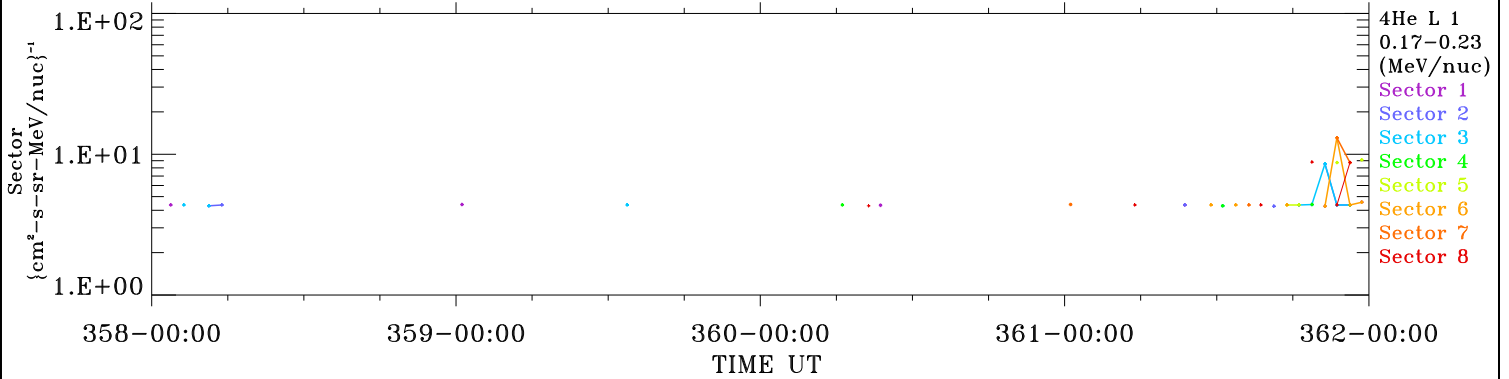

ACE ULEIS

Dec 24, 2017 (358) – Dec 28, 2017 (362)

Filter : 1,2
Plotting S/W: V3.0

udf*lister

4-Day Hourly Averages

Plotting date: Aug 13 2022 21:33

4He

4He

4He

4He