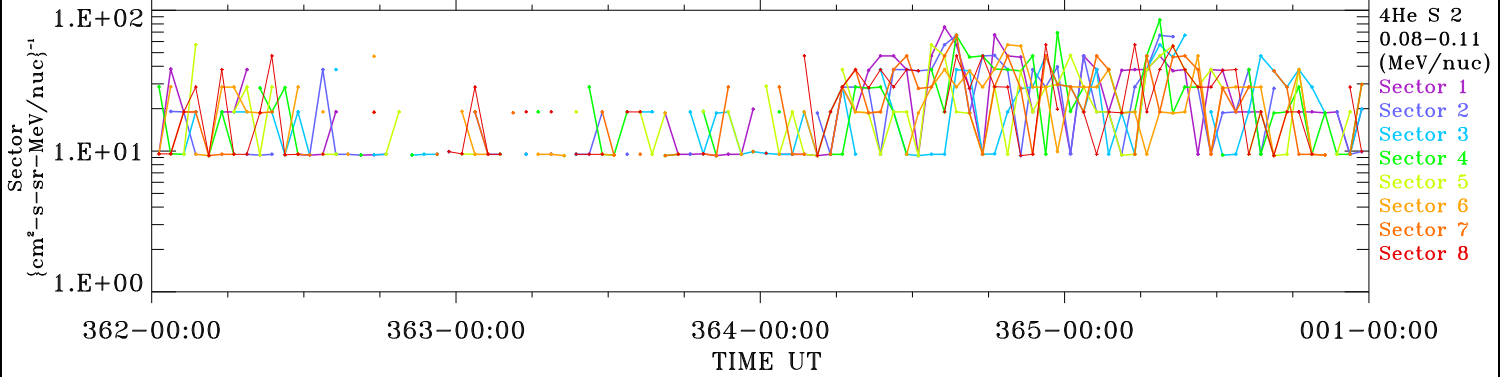

ACE ULEIS

Dec 28, 2017 (362) – Jan 1, 2018 (1)

Filter : 1,2
Plotting S/W: V3.0

udf*lister

4-Day Hourly Averages

Plotting date: Aug 13 2022 21:34

4He

4He

4He

4He