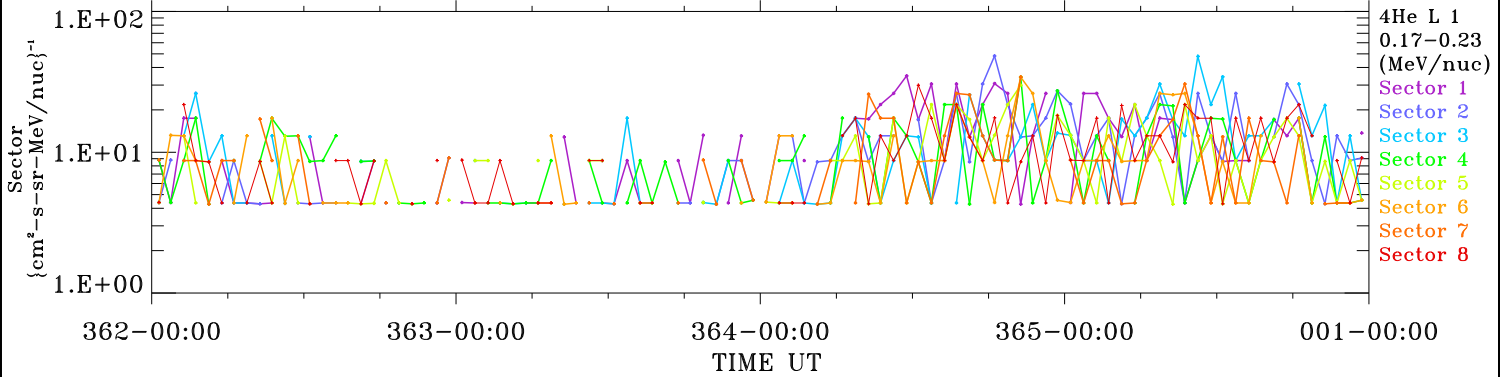

ACE ULEIS

Dec 28, 2017 (362) – Jan 1, 2018 (1)

Filter : 1,2
Plotting S/W: V3.0

udf*lister

4-Day Hourly Averages

Plotting date: Aug 13 2022 21:34

4He

4He

4He

4He