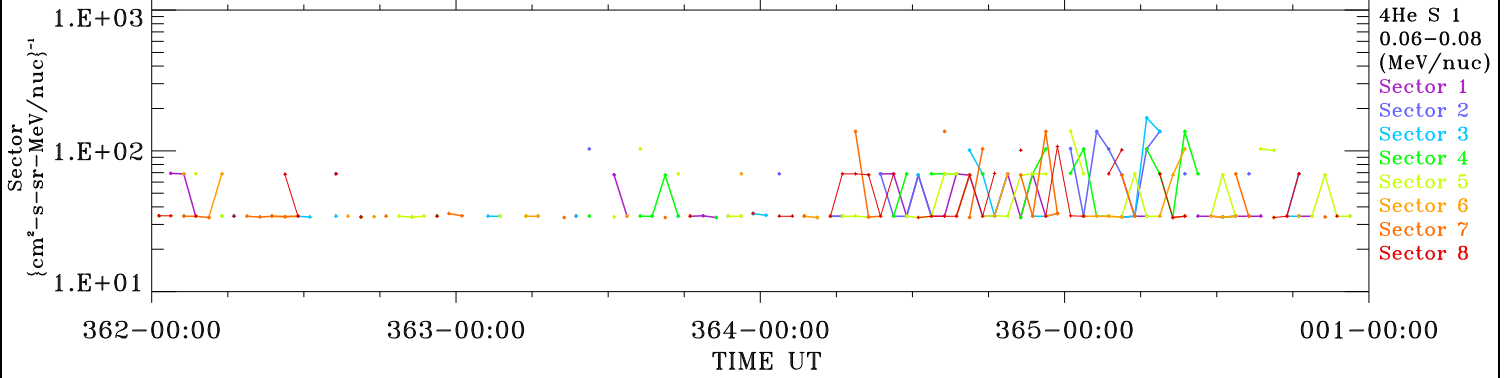

ACE ULEIS

Dec 28, 2017 (362) – Jan 1, 2018 (1)

Filter : 1,2
Plotting S/W: V3.0

udf*lister

4-Day Hourly Averages

Plotting date: Aug 13 2022 21:34

4He