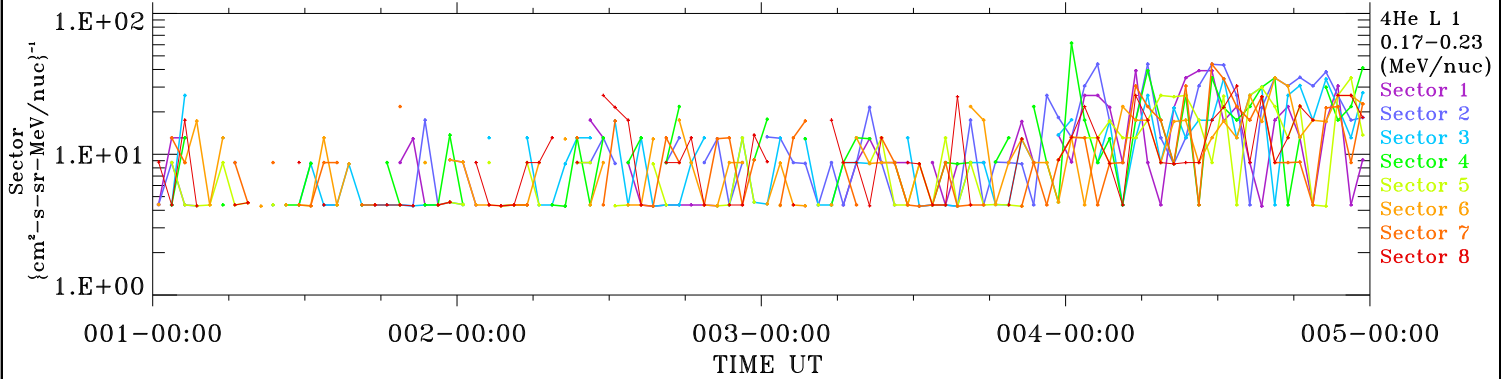

ACE ULEIS

Jan 1, 2018 (1) – Jan 5, 2018 (5)

4-Day Hourly Averages

Filter : 1,2

Plotting S/W: V3.0

Plotting date: Aug 13 2022 21:36

udf*lister

4He

4He

4He

4He