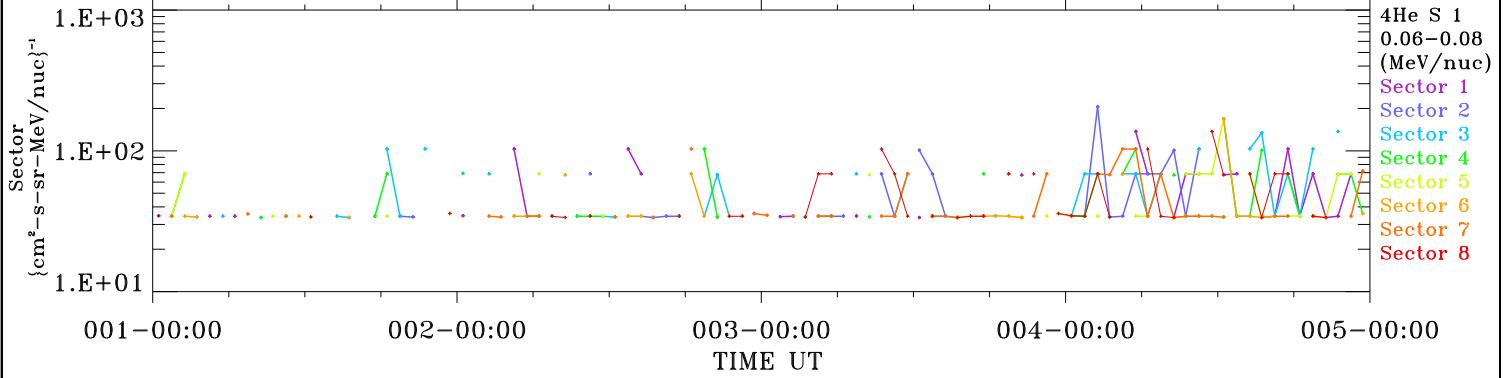

ACE ULEIS

Jan 1, 2018 (1) – Jan 5, 2018 (5)

4-Day Hourly Averages

Filter : 1,2

Plotting S/W: V3.0

Plotting date: Aug 13 2022 21:36

udf*lister

4He