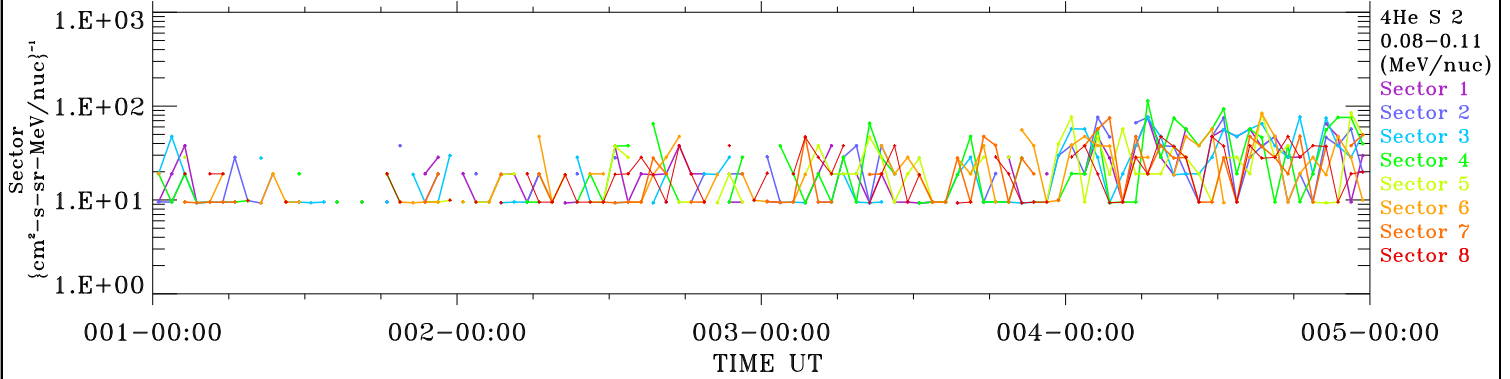

ACE ULEIS

Jan 1, 2018 (1) – Jan 5, 2018 (5)

4-Day Hourly Averages

Filter : 1,2

Plotting S/W: V3.0

Plotting date: Aug 13 2022 21:36

udf*lister

4He

4He

4He

4He