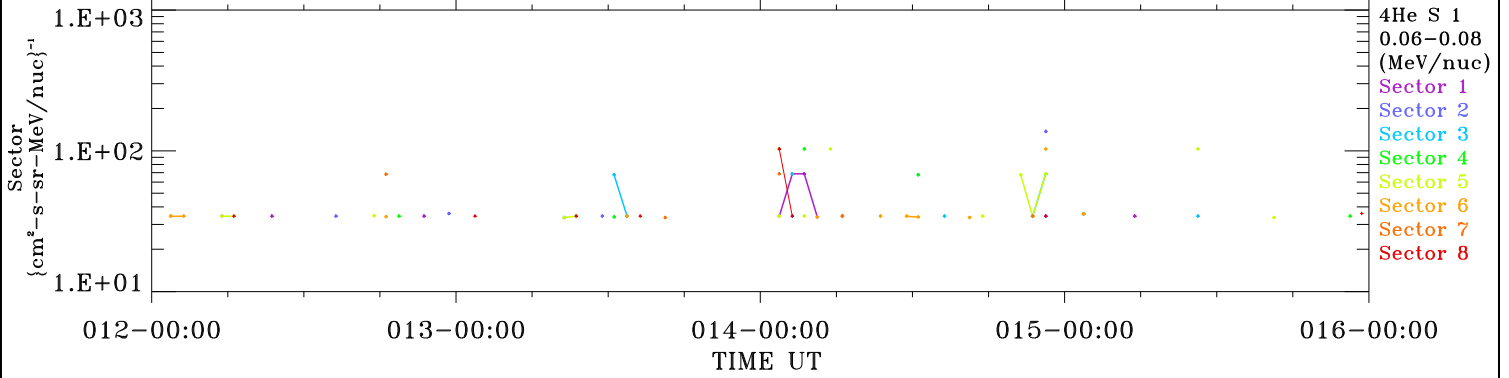

ACE ULEIS

Jan 12, 2018 (12) – Jan 16, 2018 (16)

Filter : 1,2
Plotting S/W: V3.0

udf*lister

4-Day Hourly Averages

Plotting date: Aug 13 2022 21:41

4He

4He