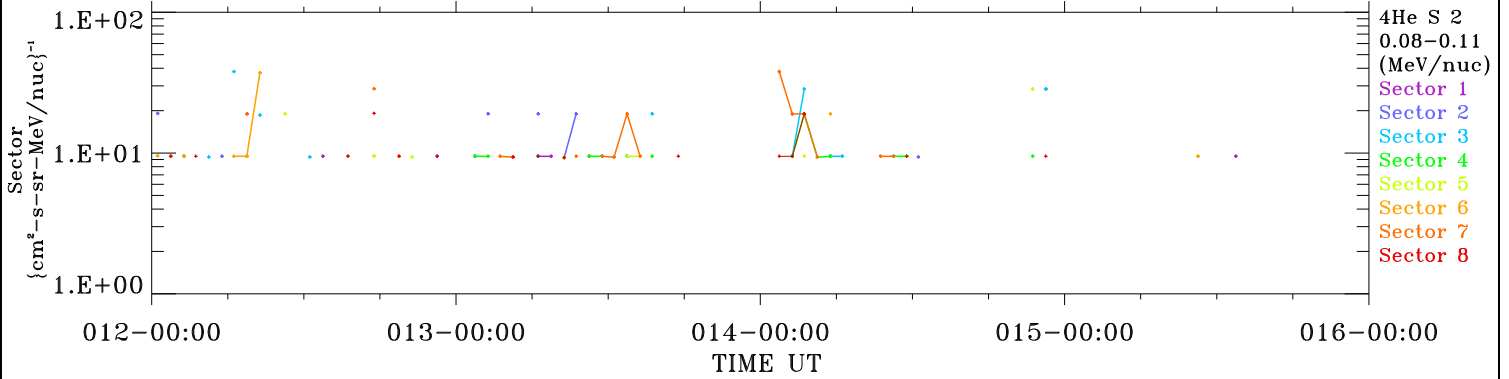

ACE ULEIS

Jan 12, 2018 (12) – Jan 16, 2018 (16)

Filter : 1,2
Plotting S/W: V3.0

udf*lister

4-Day Hourly Averages

Plotting date: Aug 13 2022 21:41

4He

4He