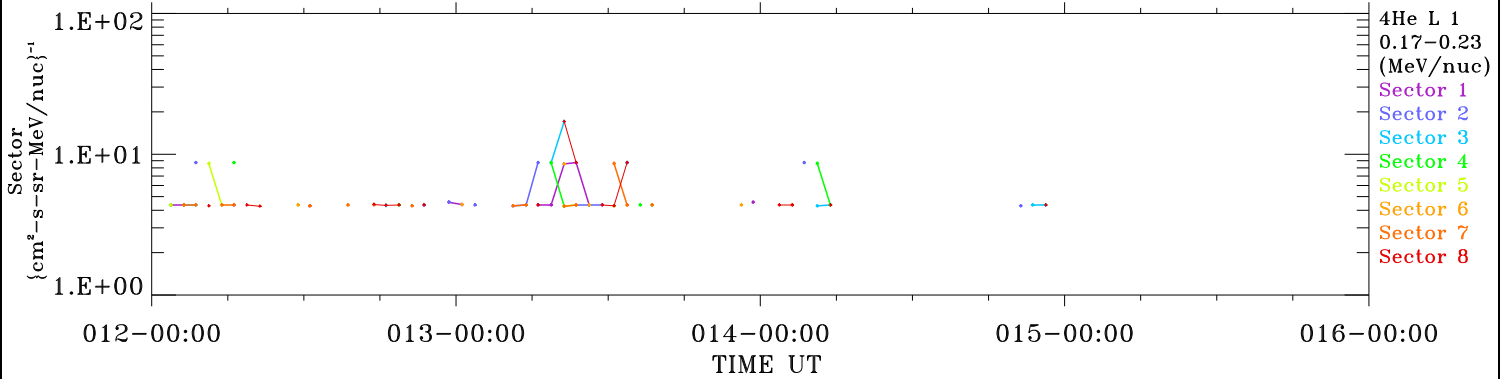

ACE ULEIS

Jan 12, 2018 (12) – Jan 16, 2018 (16)

Filter : 1,2
Plotting S/W: V3.0

udf*lister

4-Day Hourly Averages

Plotting date: Aug 13 2022 21:41

4He

4He

4He

4He