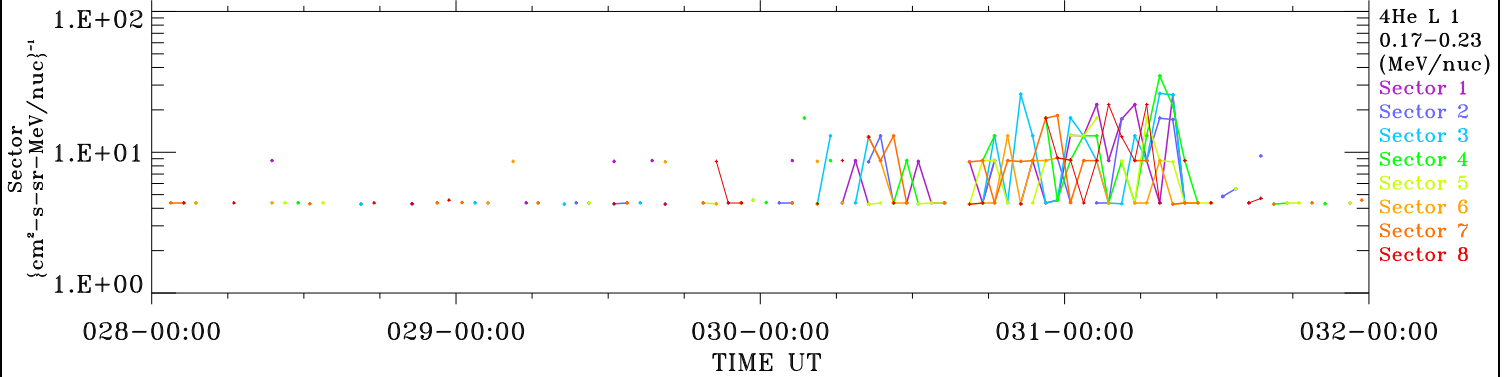

ACE ULEIS

Jan 28, 2018 (28) – Feb 1, 2018 (32)

Filter : 1,2
Plotting S/W: V3.0

udf*listner

4-Day Hourly Averages

Plotting date: Aug 13 2022 21:47

4He

4He

4He

4He