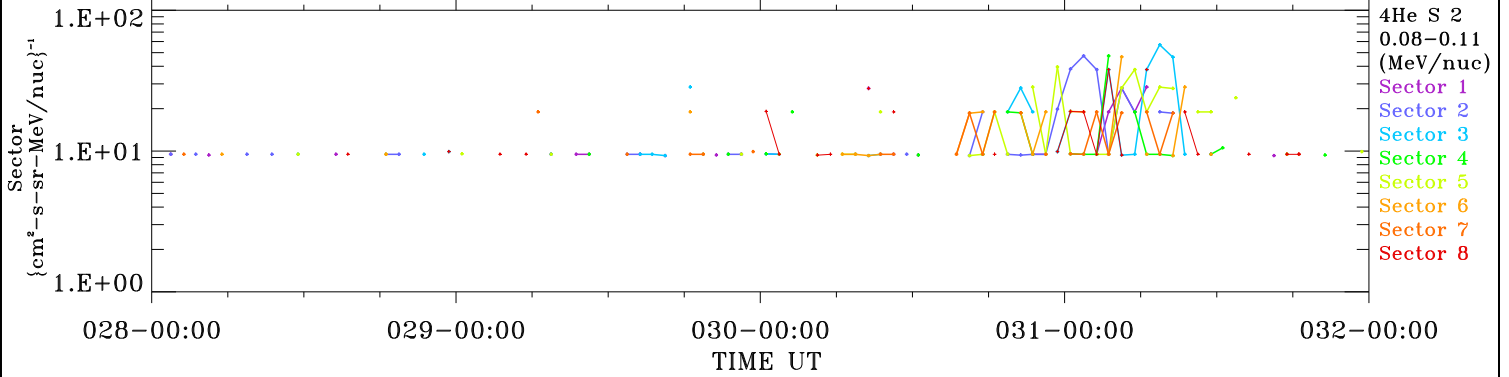

ACE ULEIS

Jan 28, 2018 (28) – Feb 1, 2018 (32)

Filter : 1,2
Plotting S/W: V3.0

udf*listner

4-Day Hourly Averages

Plotting date: Aug 13 2022 21:47

4He

4He