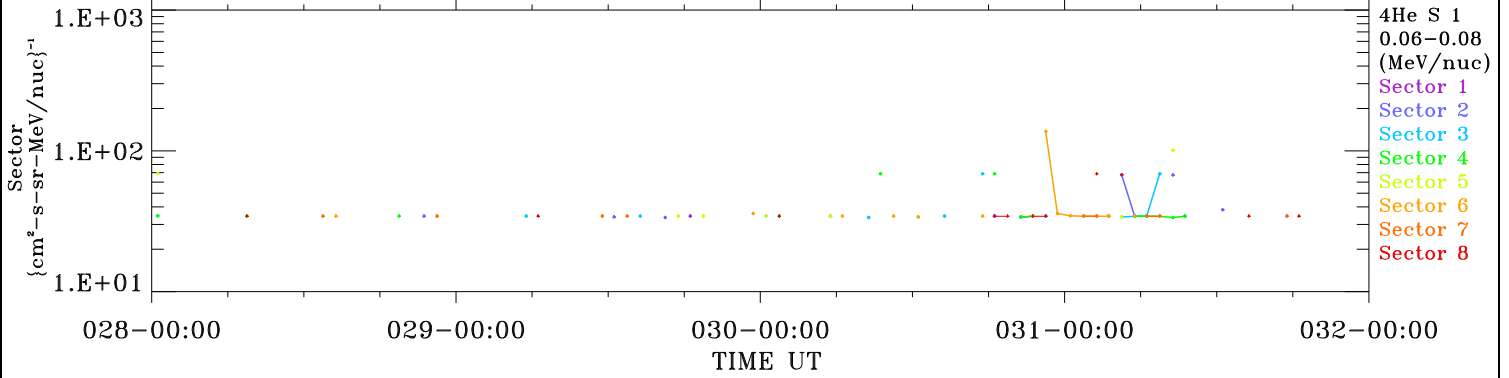

ACE ULEIS

Jan 28, 2018 (28) – Feb 1, 2018 (32)

Filter : 1,2
Plotting S/W: V3.0

udf*listner

4-Day Hourly Averages

Plotting date: Aug 13 2022 21:47

4He

4He