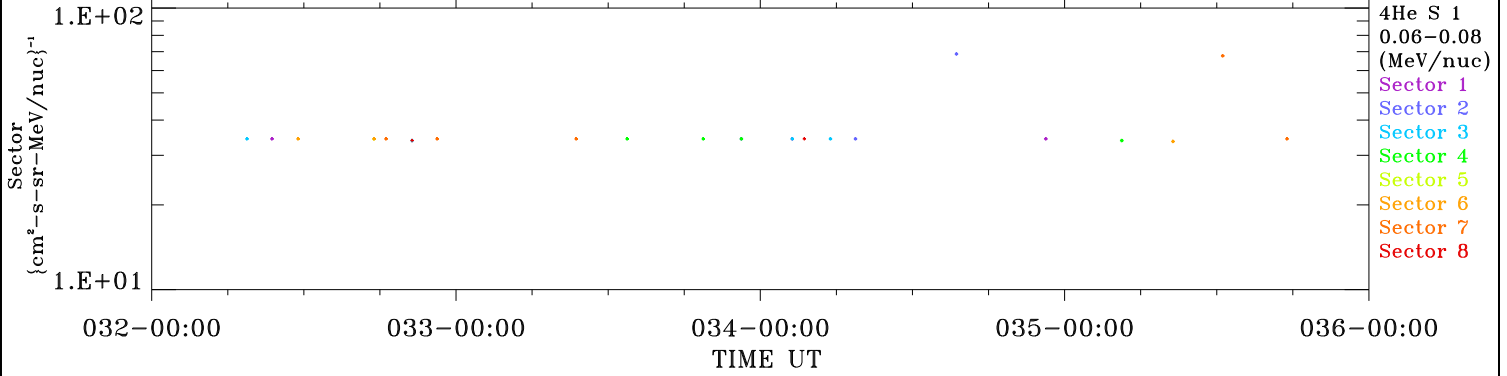

ACE ULEIS

Feb 1, 2018 (32) – Feb 5, 2018 (36)

4-Day Hourly Averages

Filter : 1,2

Plotting S/W: V3.0

Plotting date: Aug 13 2022 21:48

udf*lister

4He