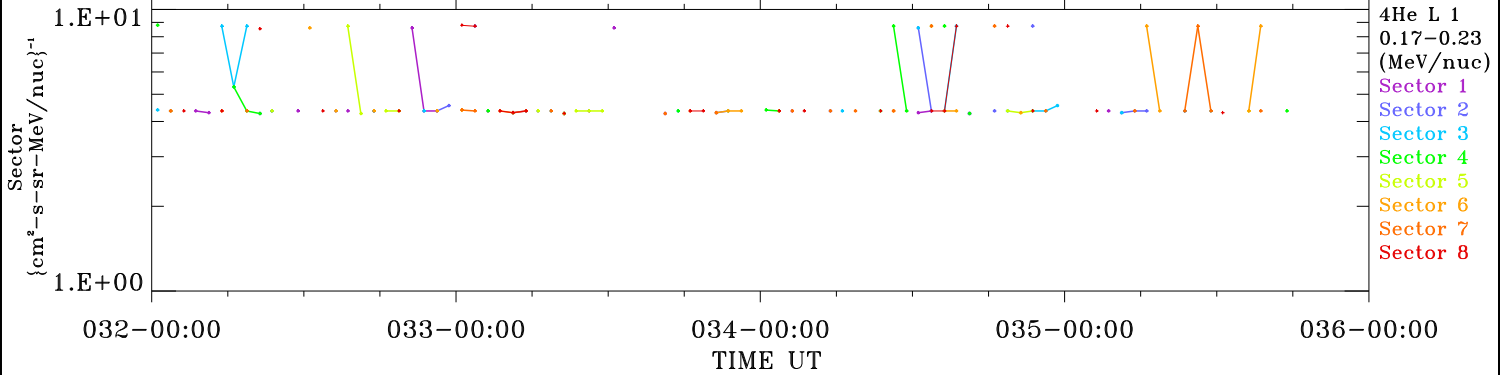

ACE ULEIS

Feb 1, 2018 (32) – Feb 5, 2018 (36)

4-Day Hourly Averages

Filter : 1,2

Plotting S/W: V3.0

Plotting date: Aug 13 2022 21:48

udf*lister

4He

4He

4He

4He