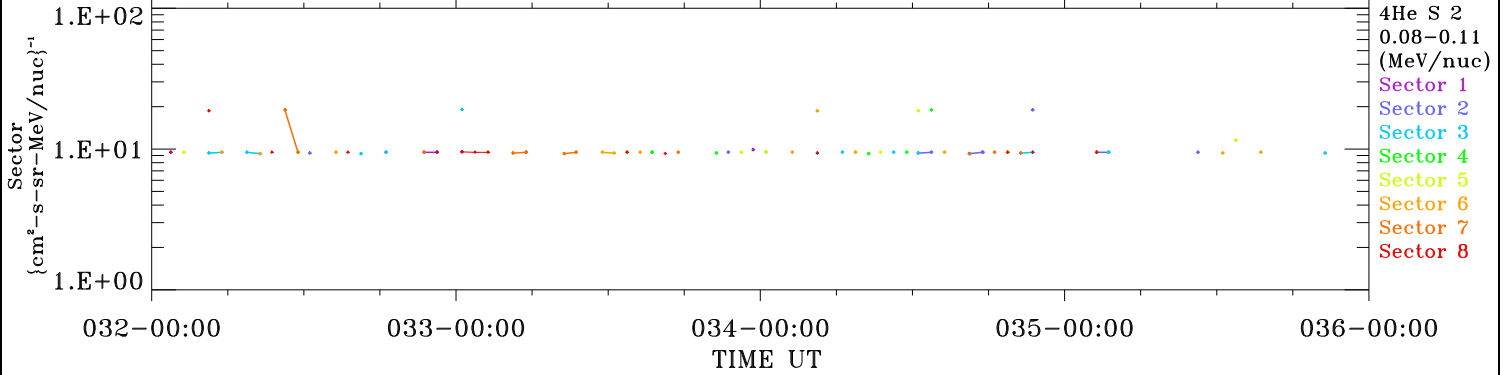

ACE ULEIS

Feb 1, 2018 (32) – Feb 5, 2018 (36)

4-Day Hourly Averages

Filter : 1,2

Plotting S/W: V3.0

Plotting date: Aug 13 2022 21:48

udf*lister

4He

4He

4He

4He