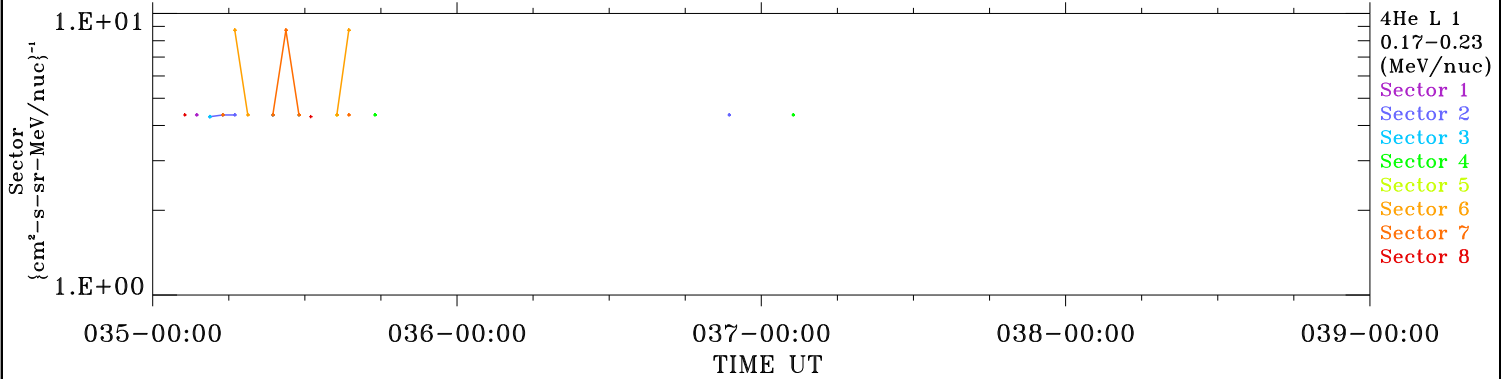

ACE ULEIS

Feb 4, 2018 (35) – Feb 8, 2018 (39)

Filter : 1,2
Plotting S/W: V3.0

udf*lister

4-Day Hourly Averages

Plotting date: Aug 13 2022 21:50

4He

4He

4He

4He