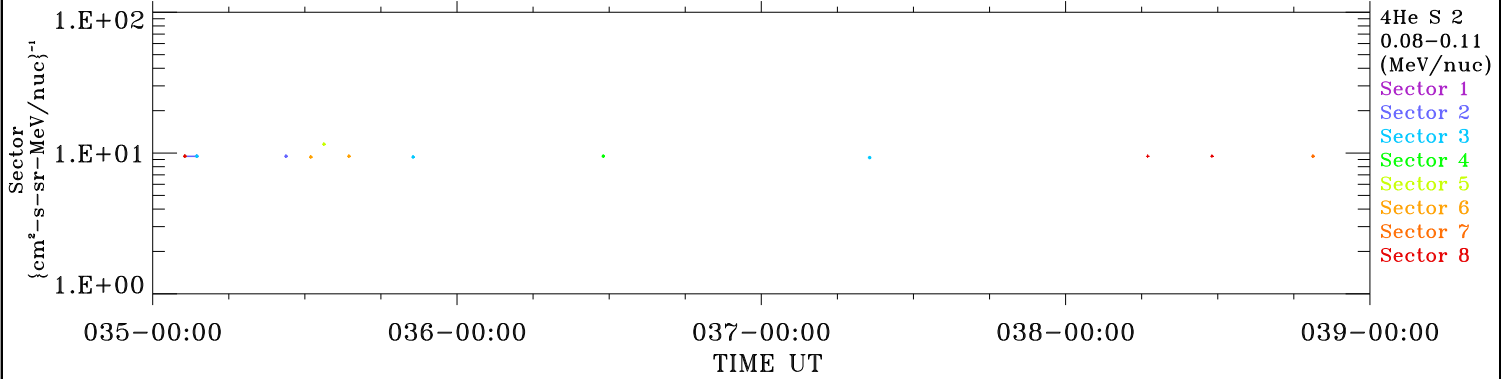

ACE ULEIS

Feb 4, 2018 (35) – Feb 8, 2018 (39)

Filter : 1,2
Plotting S/W: V3.0

udf*lister

4-Day Hourly Averages

Plotting date: Aug 13 2022 21:50

4He

4He