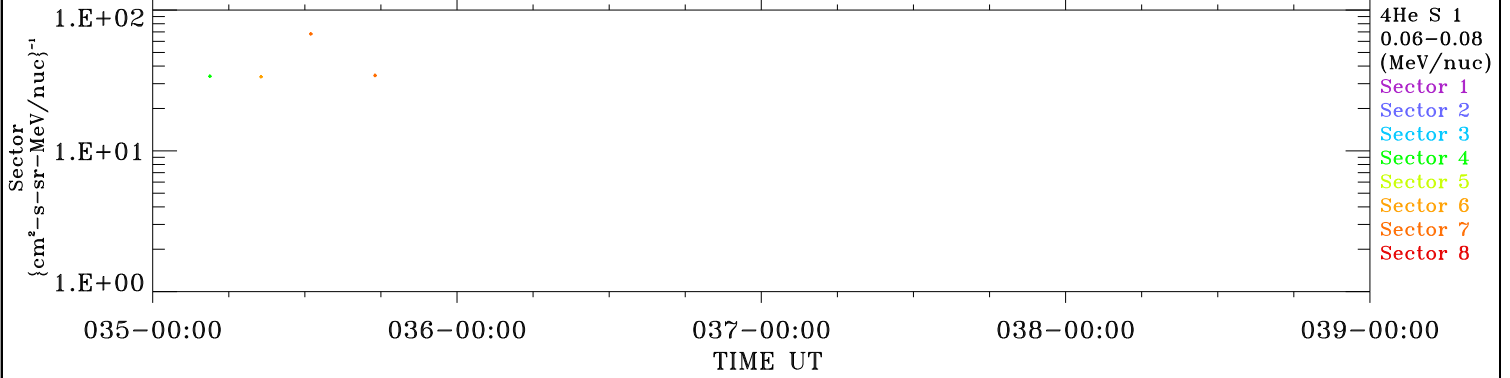

ACE ULEIS

Feb 4, 2018 (35) – Feb 8, 2018 (39)

Filter : 1,2
Plotting S/W: V3.0

udf*lister

4-Day Hourly Averages

Plotting date: Aug 13 2022 21:50

4He

4He