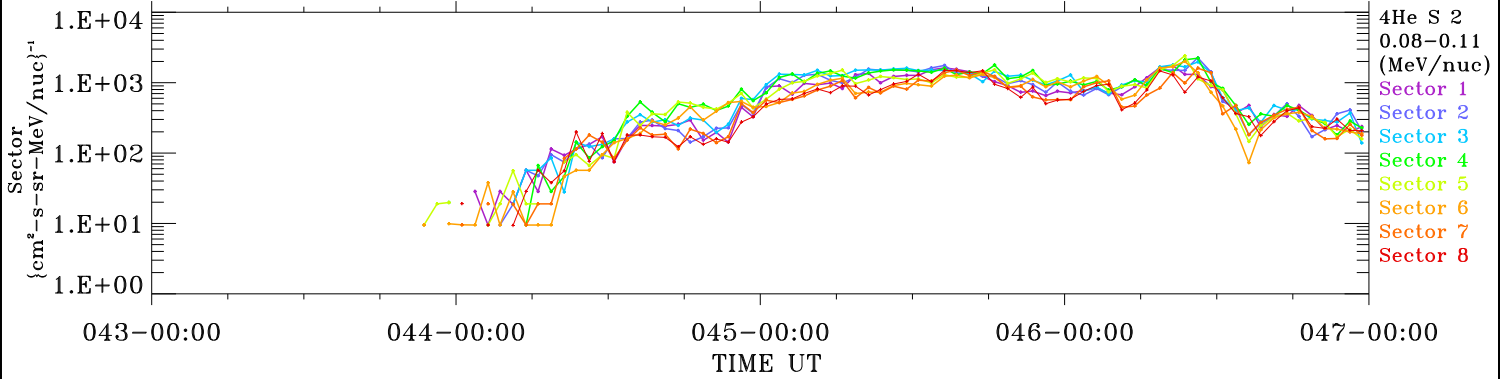

ACE ULEIS

Feb 12, 2018 (43) – Feb 16, 2018 (47)

Filter : 1,2
Plotting S/W: V3.0

udf*lister

4-Day Hourly Averages

Plotting date: Aug 13 2022 21:53

4He

4He