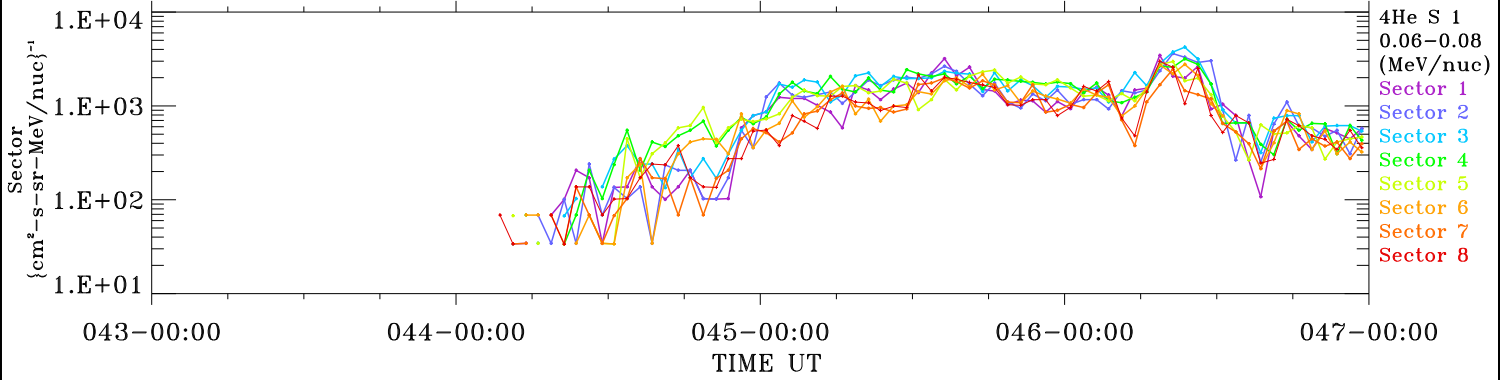

ACE ULEIS

Feb 12, 2018 (43) – Feb 16, 2018 (47)

Filter : 1,2
Plotting S/W: V3.0

udf*lister

4-Day Hourly Averages

Plotting date: Aug 13 2022 21:53

4He

4He