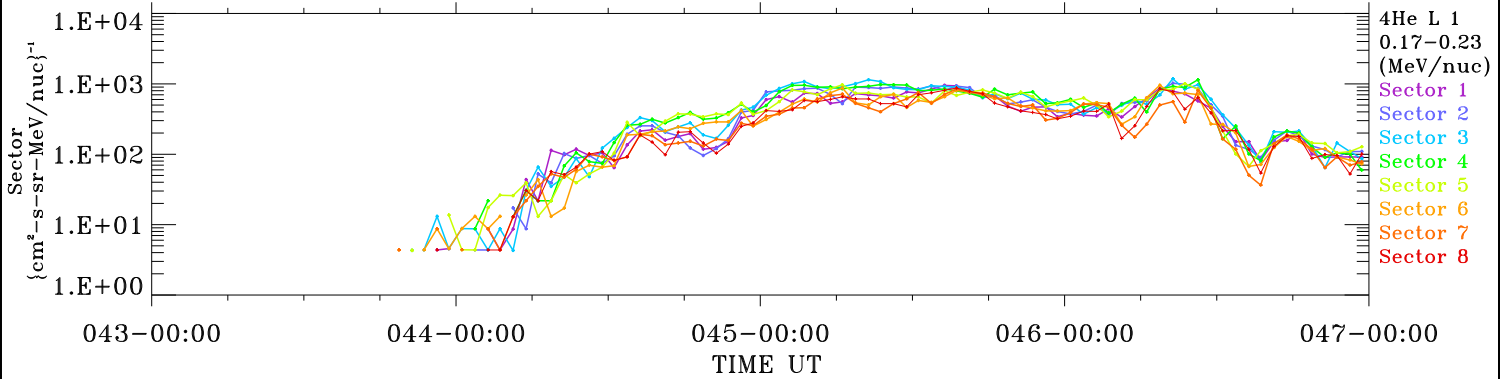

ACE ULEIS

Feb 12, 2018 (43) – Feb 16, 2018 (47)

Filter : 1,2
Plotting S/W: V3.0

udf*lister

4-Day Hourly Averages

Plotting date: Aug 13 2022 21:53

4He

4He

4He

4He