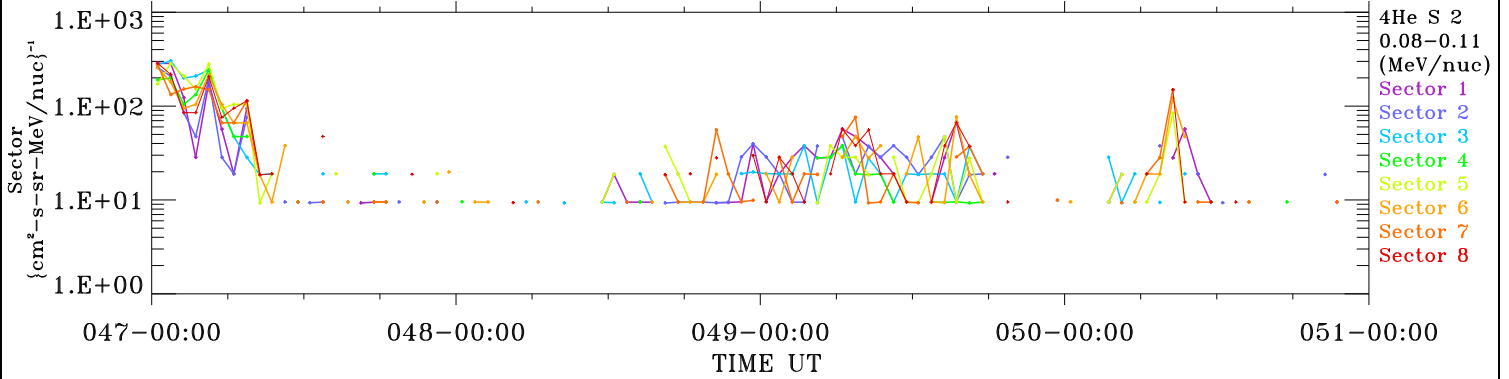

ACE ULEIS

Feb 16, 2018 (47) – Feb 20, 2018 (51)

Filter : 1,2
Plotting S/W: V3.0

udf*lister

4-Day Hourly Averages

Plotting date: Aug 13 2022 21:54

4He

4He

4He

4He