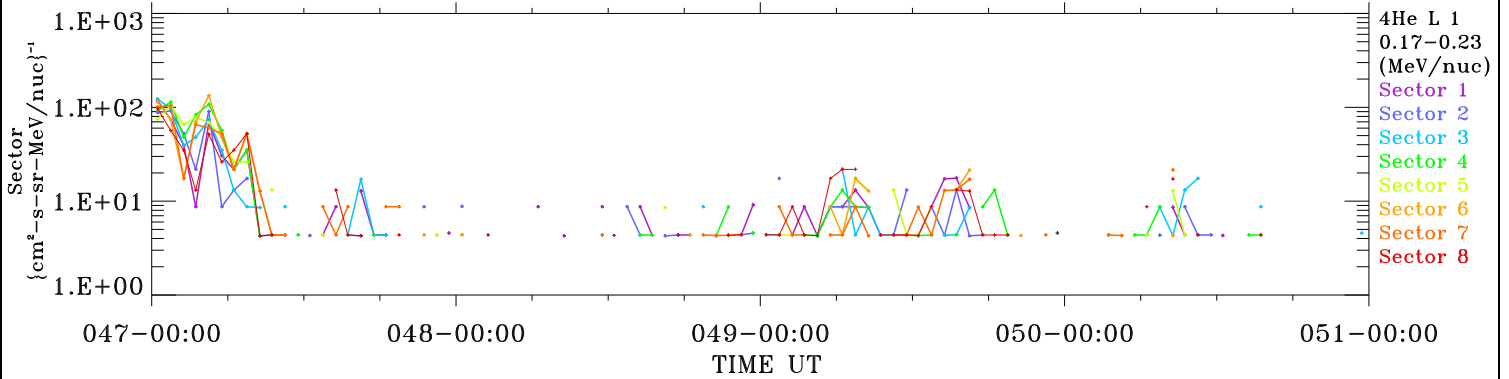

ACE ULEIS

Feb 16, 2018 (47) – Feb 20, 2018 (51)

Filter : 1,2
Plotting S/W: V3.0

udf*lister

4-Day Hourly Averages

Plotting date: Aug 13 2022 21:54

4He

4He

4He

4He