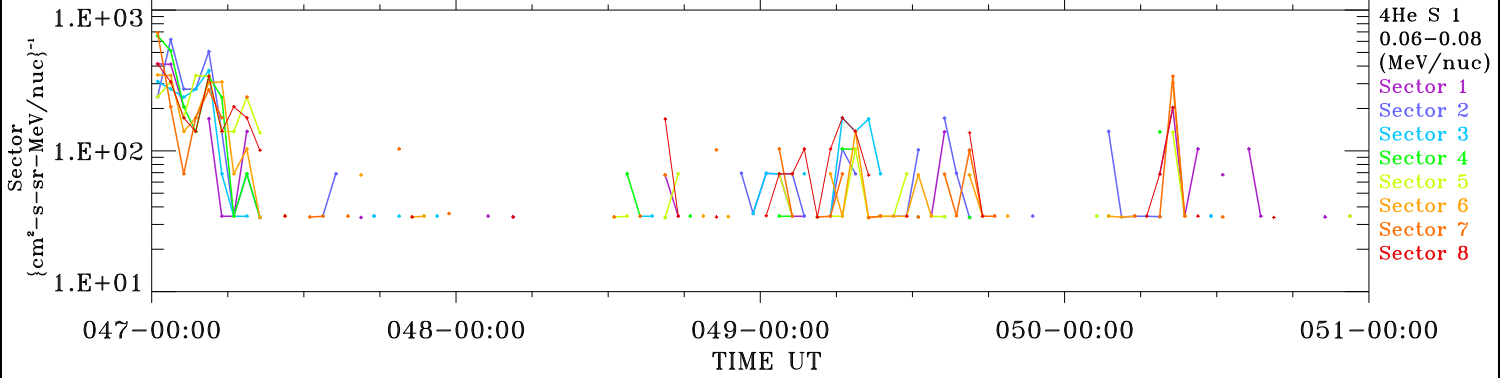

ACE ULEIS

Feb 16, 2018 (47) – Feb 20, 2018 (51)

Filter : 1,2
Plotting S/W: V3.0

udf*lister

4-Day Hourly Averages

Plotting date: Aug 13 2022 21:54

4He