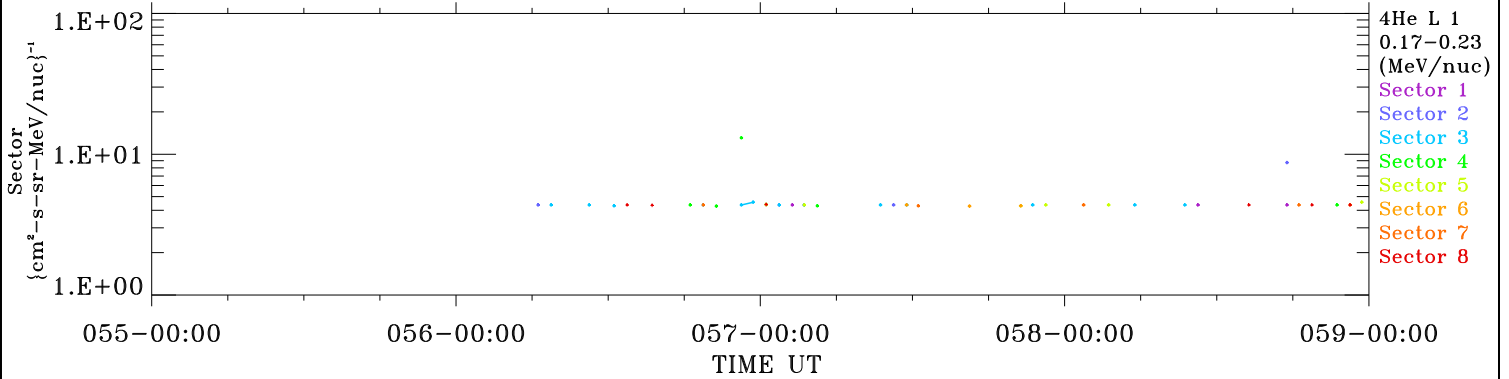

ACE ULEIS

Feb 24, 2018 (55) – Feb 28, 2018 (59)

Filter : 1,2
Plotting S/W: V3.0

udf*lister

4-Day Hourly Averages

Plotting date: Aug 13 2022 21:58

4He

4He

4He

4He