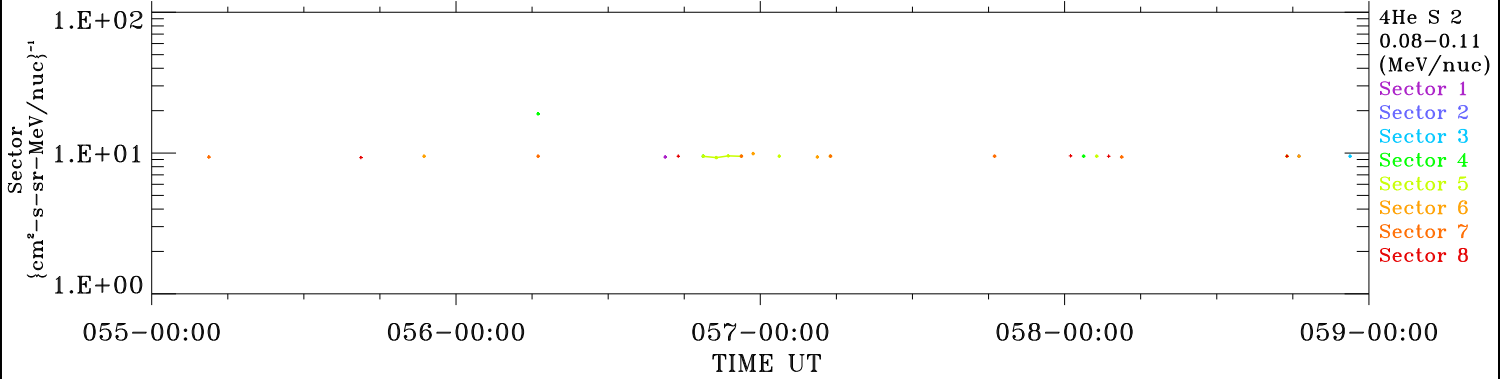

ACE ULEIS

Feb 24, 2018 (55) – Feb 28, 2018 (59)

Filter : 1,2
Plotting S/W: V3.0

udf*lister

4-Day Hourly Averages

Plotting date: Aug 13 2022 21:58

4He

4He

4He

4He