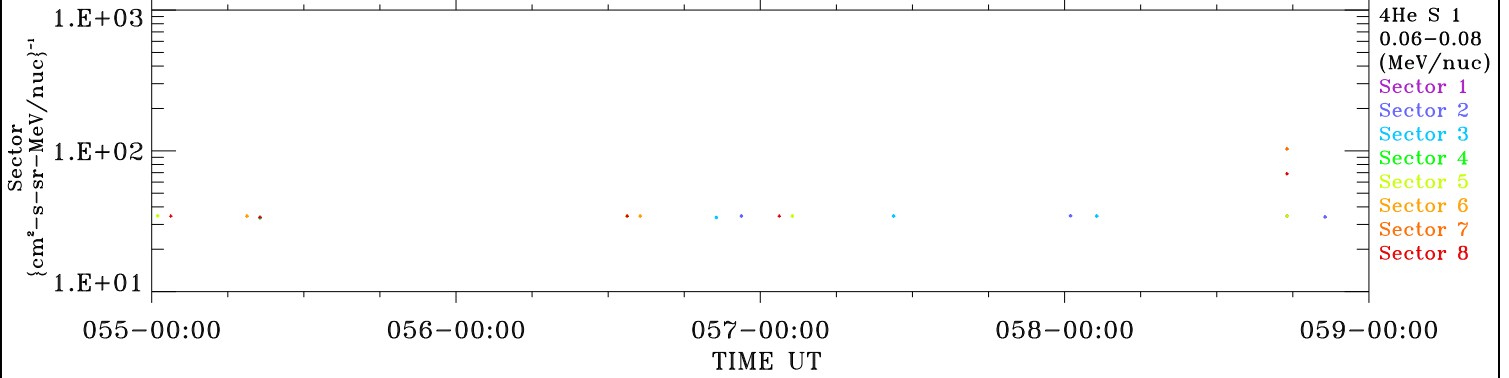

ACE ULEIS

Feb 24, 2018 (55) – Feb 28, 2018 (59)

Filter : 1,2
Plotting S/W: V3.0

udf*lister

4-Day Hourly Averages

Plotting date: Aug 13 2022 21:58

4He