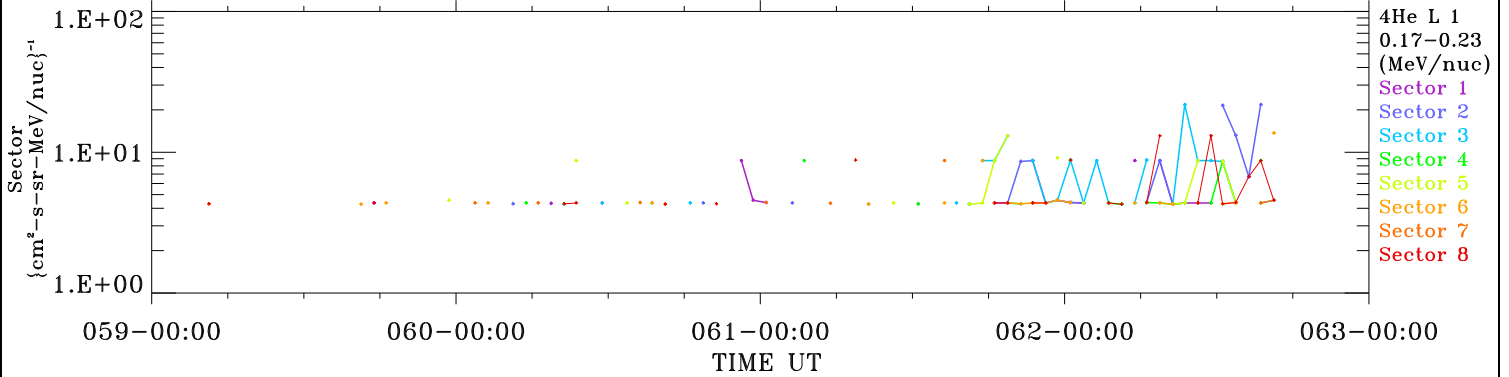

ACE ULEIS

Feb 28, 2018 (59) – Mar 4, 2018 (63)

Filter : 1,2
Plotting S/W: V3.0

udf*lister

4-Day Hourly Averages

Plotting date: Aug 13 2022 21:59

4He

4He

4He

4He