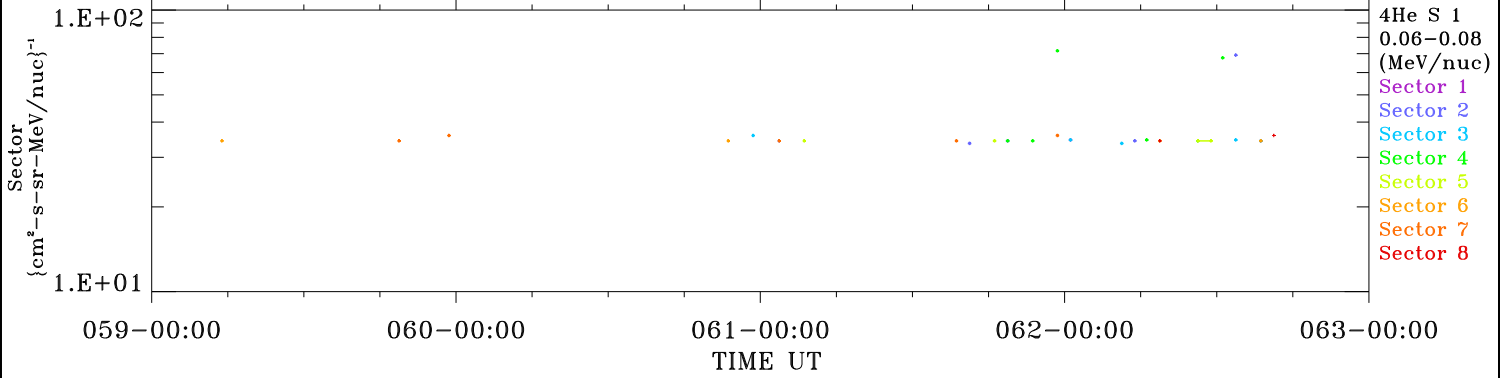

ACE ULEIS

Feb 28, 2018 (59) – Mar 4, 2018 (63)

Filter : 1,2
Plotting S/W: V3.0

udf*lister

4-Day Hourly Averages

Plotting date: Aug 13 2022 21:59

4He

4He