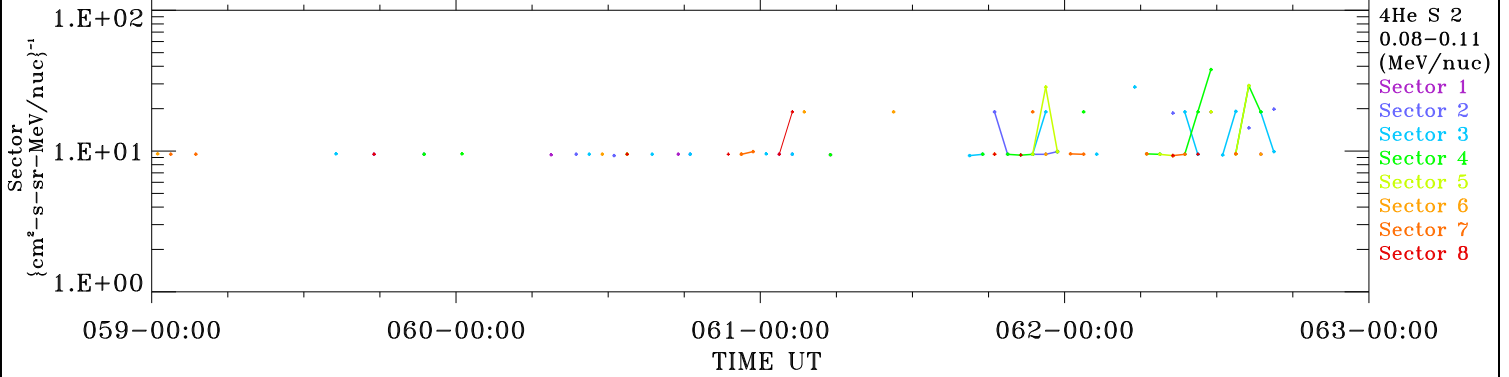

ACE ULEIS

Feb 28, 2018 (59) – Mar 4, 2018 (63)

Filter : 1,2
Plotting S/W: V3.0

udf*lister

4-Day Hourly Averages

Plotting date: Aug 13 2022 21:59

4He

4He