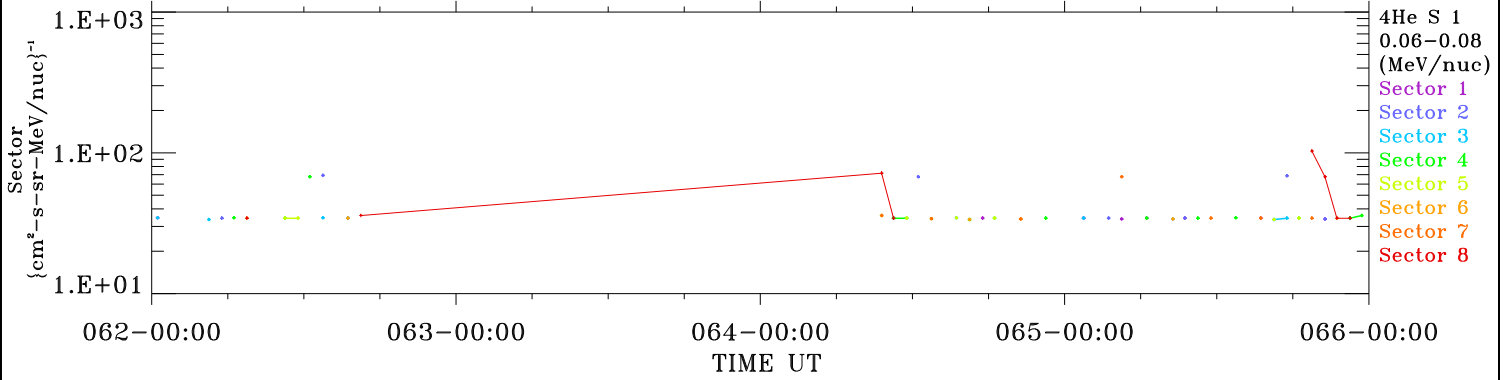

ACE ULEIS

Mar 3, 2018 (62) – Mar 7, 2018 (66)

Filter : 1,2
Plotting S/W: V3.0

udf*lister

4-Day Hourly Averages

Plotting date: Aug 13 2022 22:01

4He