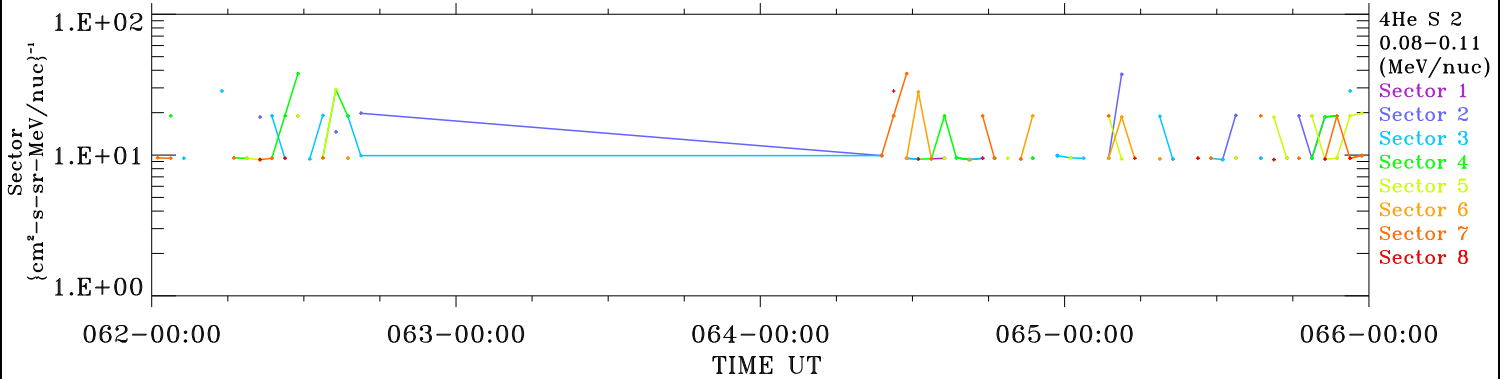

ACE ULEIS

Mar 3, 2018 (62) – Mar 7, 2018 (66)

Filter : 1,2
Plotting S/W: V3.0

udf*lister

4-Day Hourly Averages

Plotting date: Aug 13 2022 22:01

4He

4He

4He

4He