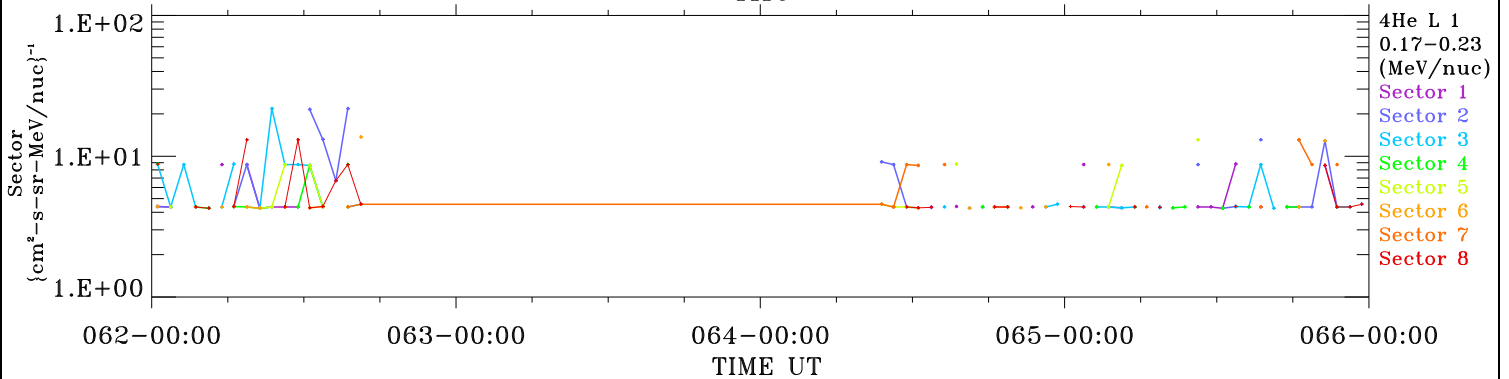

ACE ULEIS

Mar 3, 2018 (62) – Mar 7, 2018 (66)

Filter : 1,2
Plotting S/W: V3.0

udf*lister

4-Day Hourly Averages

Plotting date: Aug 13 2022 22:01

4He

4He

4He

4He