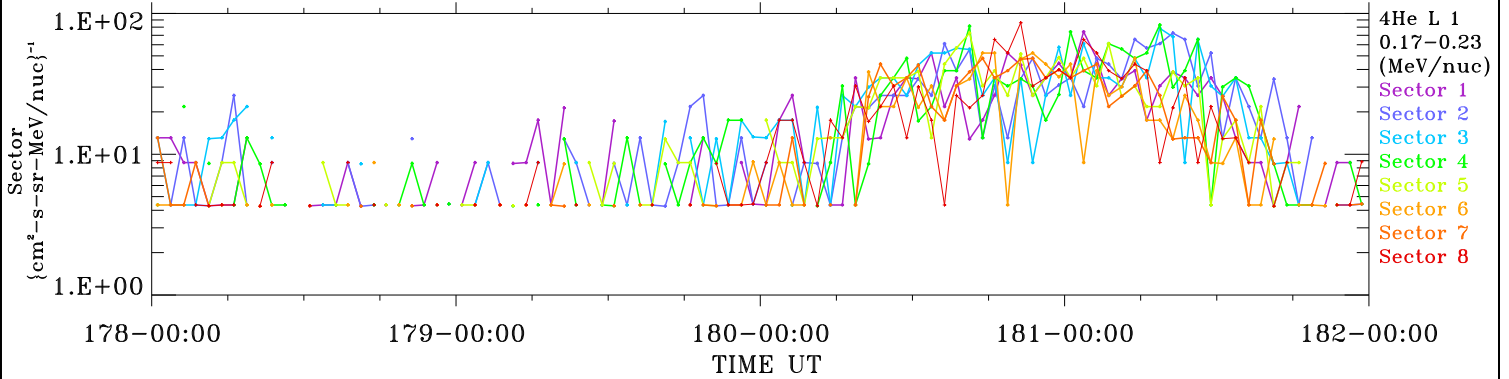

ACE ULEIS

Jun 27, 2018 (178) – Jul 1, 2018 (182)

Filter : 1,2
Plotting S/W: V3.0

udf*listner

4-Day Hourly Averages

Plotting date: Aug 13 2022 22:47

4He

4He

4He

4He