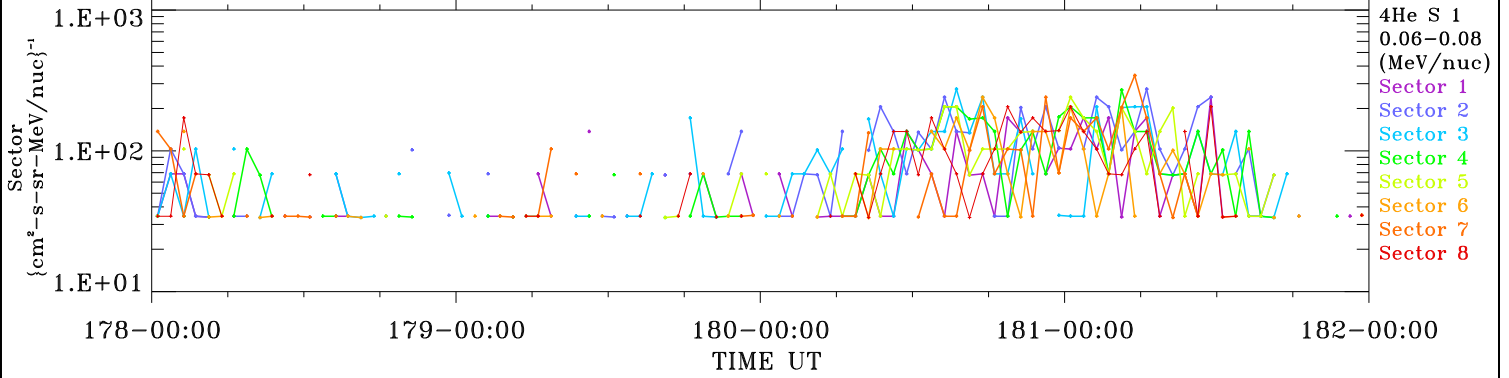

ACE ULEIS

Jun 27, 2018 (178) – Jul 1, 2018 (182)

Filter : 1,2
Plotting S/W: V3.0

udf*listner

4-Day Hourly Averages

Plotting date: Aug 13 2022 22:47

4He