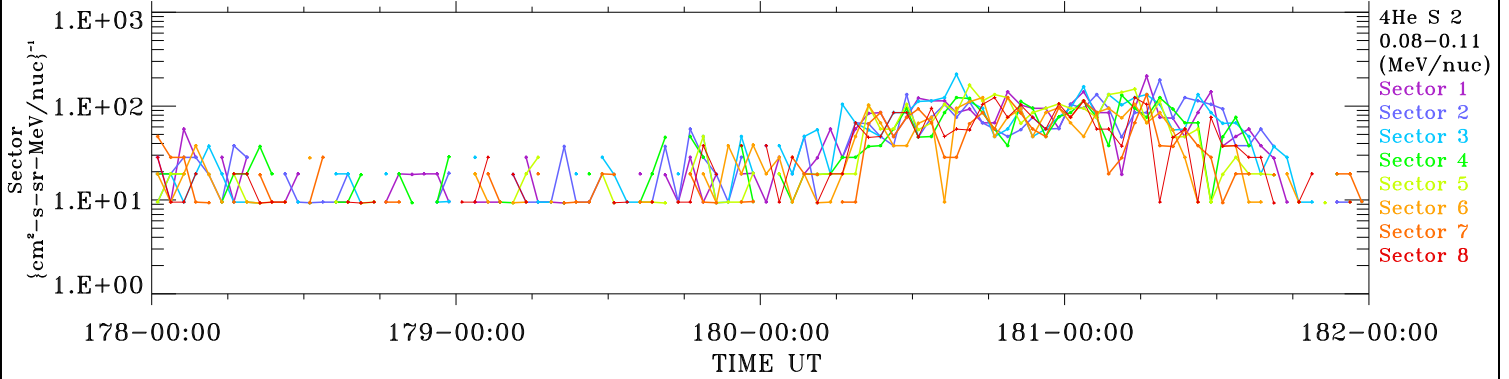

ACE ULEIS

Jun 27, 2018 (178) – Jul 1, 2018 (182)

Filter : 1,2
Plotting S/W: V3.0

udf*listner

4-Day Hourly Averages

Plotting date: Aug 13 2022 22:47

4He

4He

4He

4He