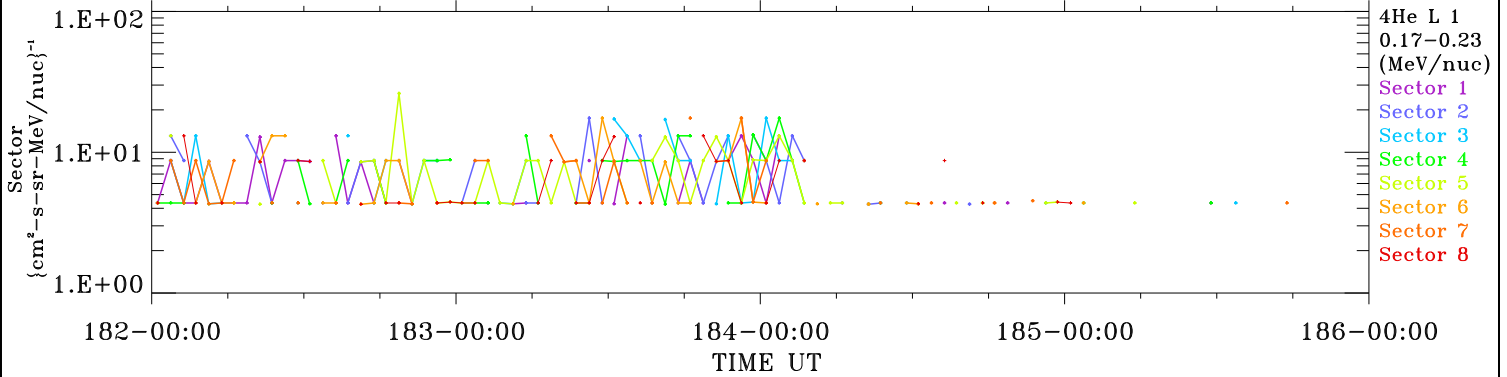

ACE ULEIS

Jul 1, 2018 (182) – Jul 5, 2018 (186)

4-Day Hourly Averages

Filter : 1,2

Plotting S/W: V3.0

Plotting date: Aug 13 2022 22:49

udf*listner

4He

4He

4He

4He