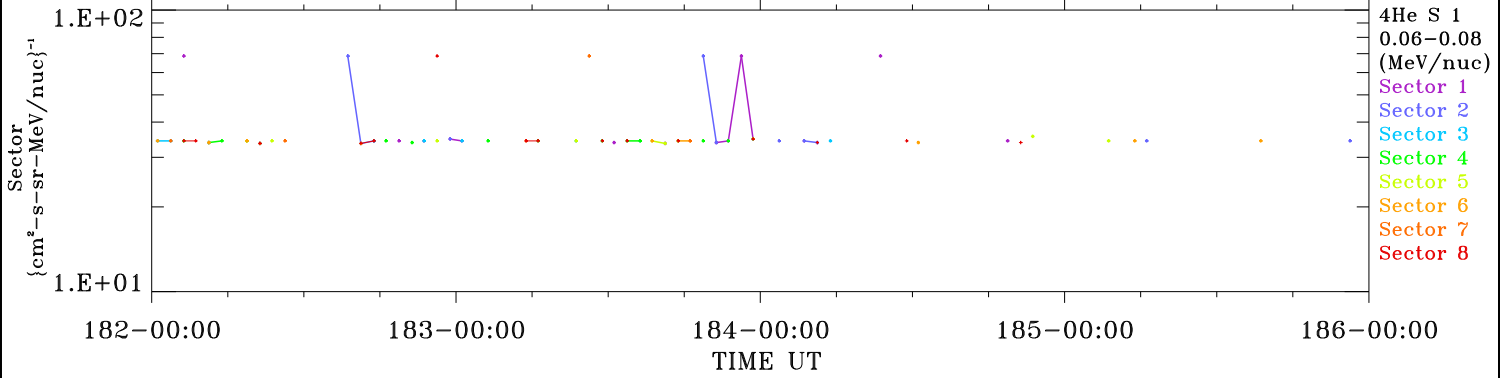

ACE ULEIS

Jul 1, 2018 (182) – Jul 5, 2018 (186)

4-Day Hourly Averages

Filter : 1,2

Plotting S/W: V3.0

Plotting date: Aug 13 2022 22:49

udf*listner

4He