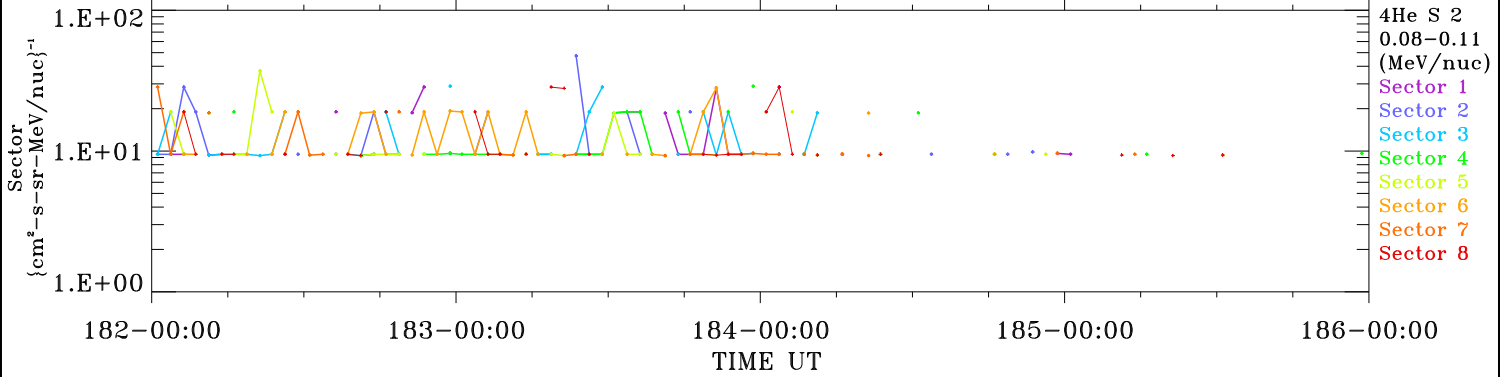

ACE ULEIS

Jul 1, 2018 (182) – Jul 5, 2018 (186)

4-Day Hourly Averages

Filter : 1,2

Plotting S/W: V3.0

Plotting date: Aug 13 2022 22:49

udf*listner

4He

4He

4He

4He