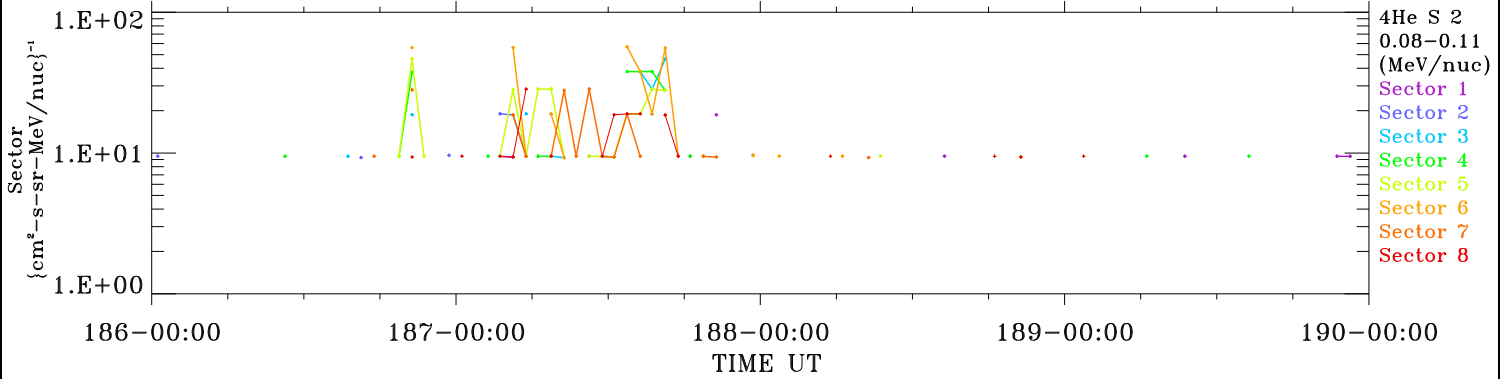

# ACE ULEIS

Jul 5, 2018 (186) – Jul 9, 2018 (190)

4-Day Hourly Averages

Filter : 1,2  
Plotting S/W: V3.0

Plotting date: Aug 13 2022 22:50

udf\*lister

4He

4He