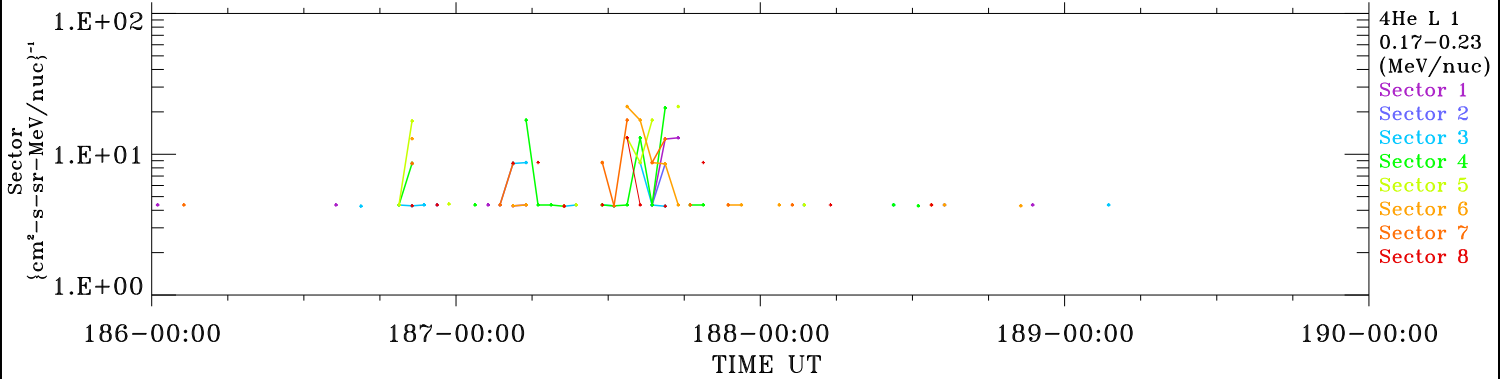

ACE ULEIS

Jul 5, 2018 (186) – Jul 9, 2018 (190)

4-Day Hourly Averages

Filter : 1,2
Plotting S/W: V3.0

Plotting date: Aug 13 2022 22:50

udf*lister

4He

4He

4He

4He