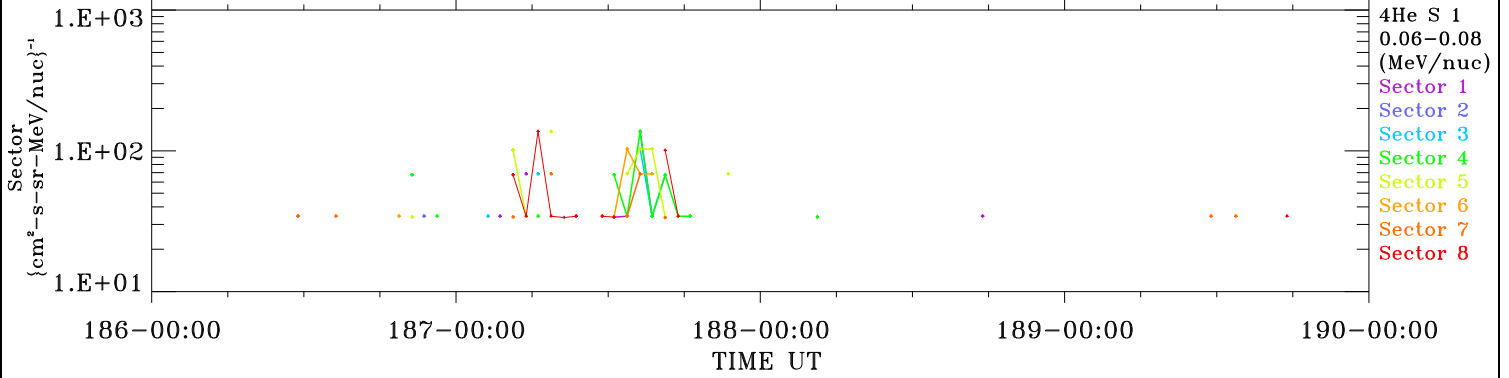

# ACE ULEIS

Jul 5, 2018 (186) – Jul 9, 2018 (190)

4-Day Hourly Averages

Filter : 1,2  
Plotting S/W: V3.0

Plotting date: Aug 13 2022 22:50

udf\*lister

4He

4He