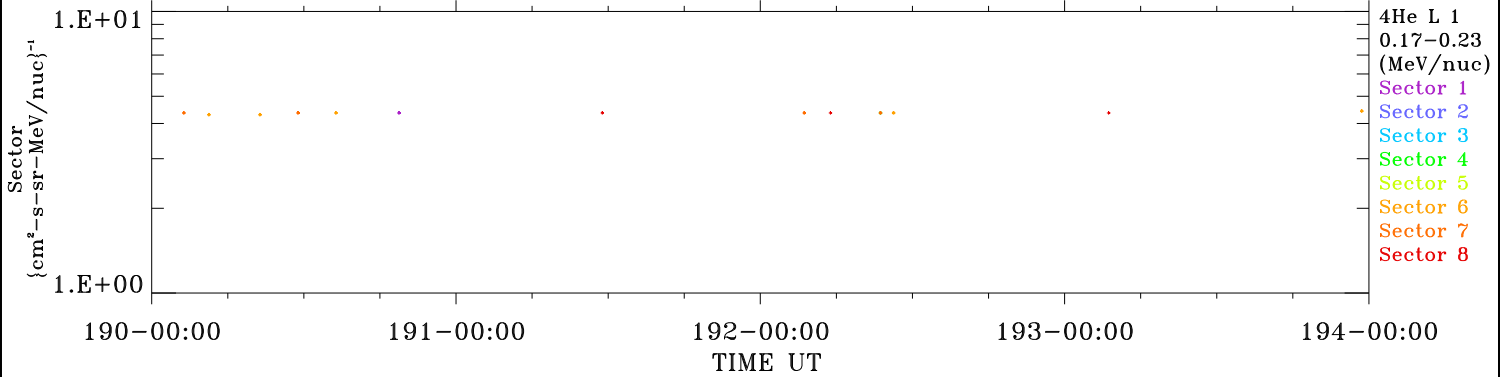

ACE ULEIS

Jul 9, 2018 (190) – Jul 13, 2018 (194)

Filter : 1,2
Plotting S/W: V3.0

udf*lister

4-Day Hourly Averages

Plotting date: Aug 13 2022 22:52

4He

4He

4He

4He