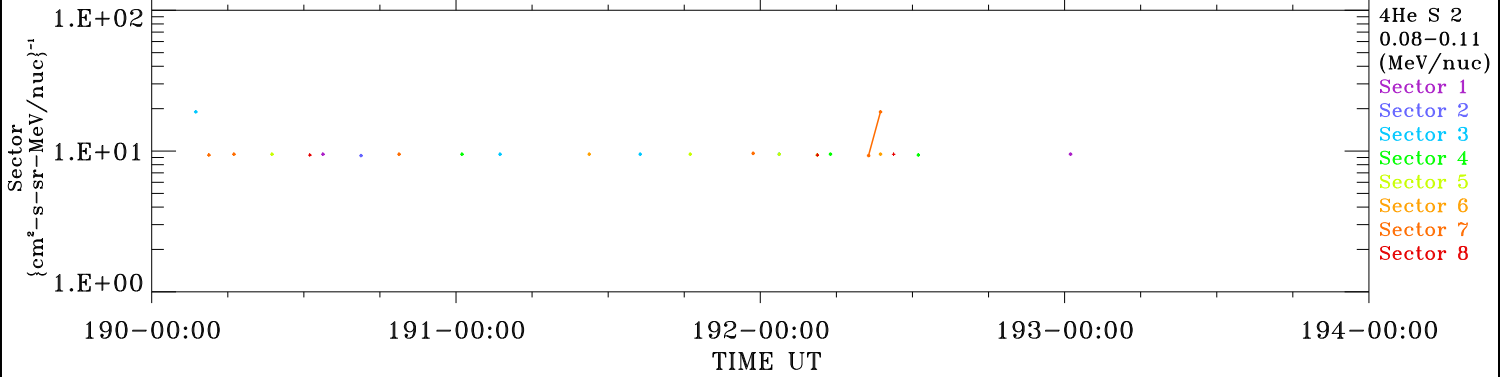

ACE ULEIS

Jul 9, 2018 (190) – Jul 13, 2018 (194)

Filter : 1,2
Plotting S/W: V3.0

udf*lister

4-Day Hourly Averages

Plotting date: Aug 13 2022 22:52

4He

4He