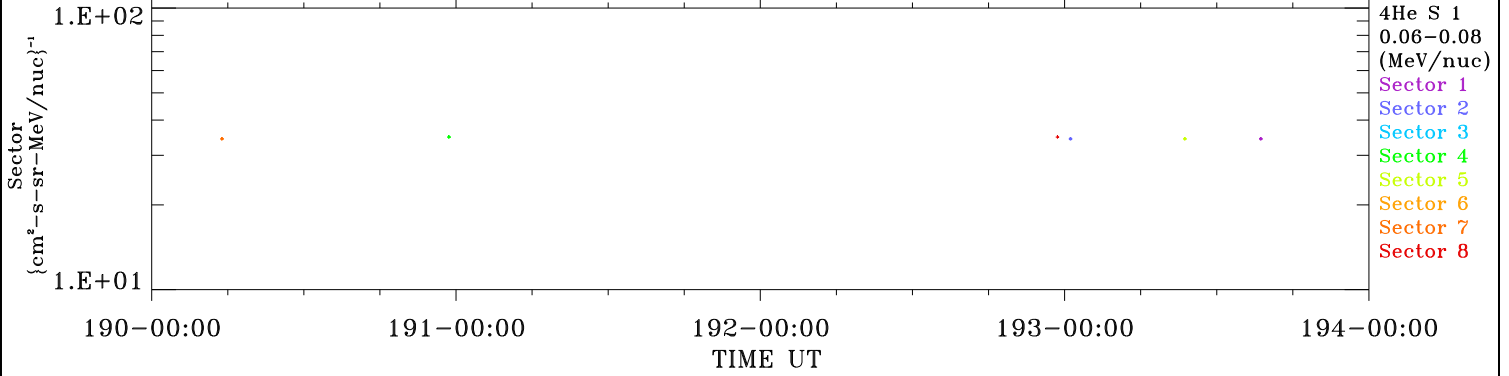

ACE ULEIS

Jul 9, 2018 (190) – Jul 13, 2018 (194)

Filter : 1,2
Plotting S/W: V3.0

udf*lister

4-Day Hourly Averages

Plotting date: Aug 13 2022 22:52

4He

4He