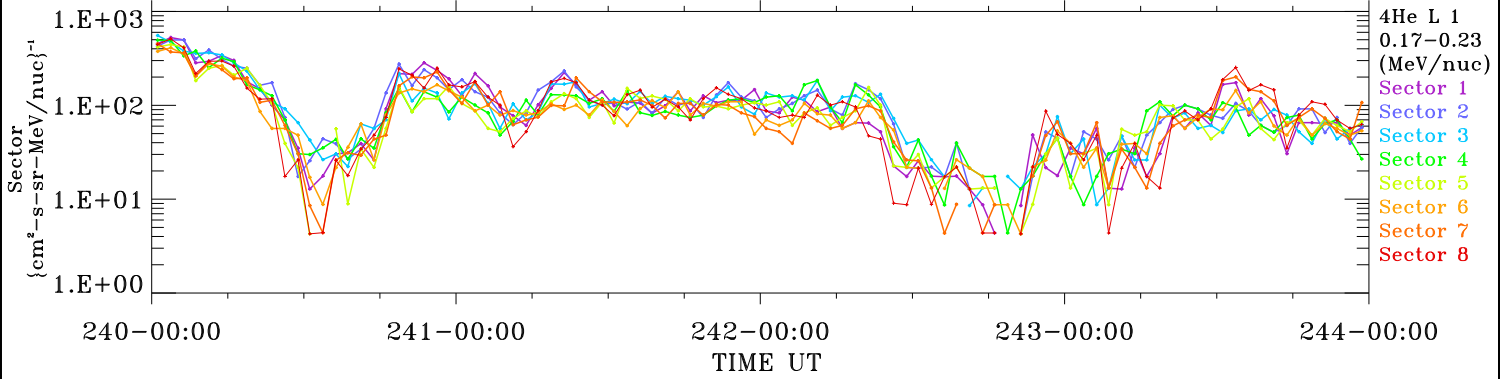

ACE ULEIS

Aug 28, 2018 (240) – Sep 1, 2018 (244)

Filter : 1,2
Plotting S/W: V3.0

Plotting date: Aug 13 2022 23:12

udf*lister

4-Day Hourly Averages

4He

4He

4He

4He