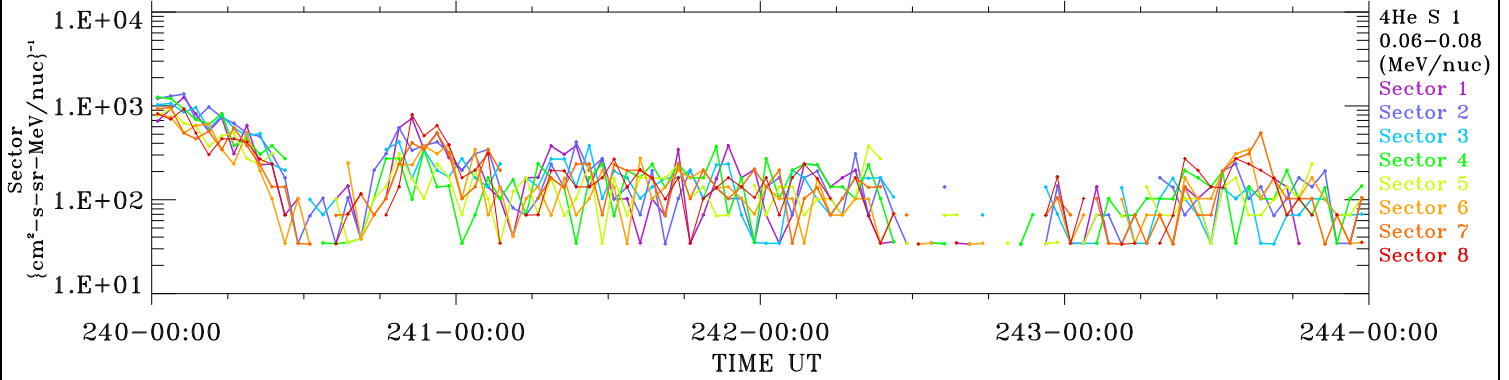

ACE ULEIS

Aug 28, 2018 (240) – Sep 1, 2018 (244)

Filter : 1,2
Plotting S/W: V3.0

Plotting date: Aug 13 2022 23:12

udf*lister

4-Day Hourly Averages

4He

4He