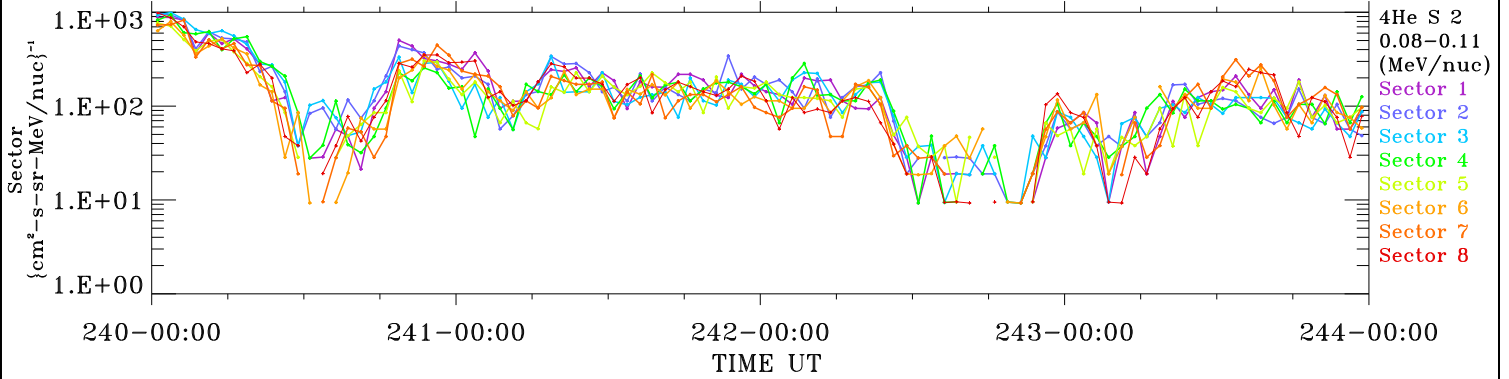

ACE ULEIS

Aug 28, 2018 (240) – Sep 1, 2018 (244)

Filter : 1,2
Plotting S/W: V3.0

Plotting date: Aug 13 2022 23:12

udf*lister

4-Day Hourly Averages

4He

4He