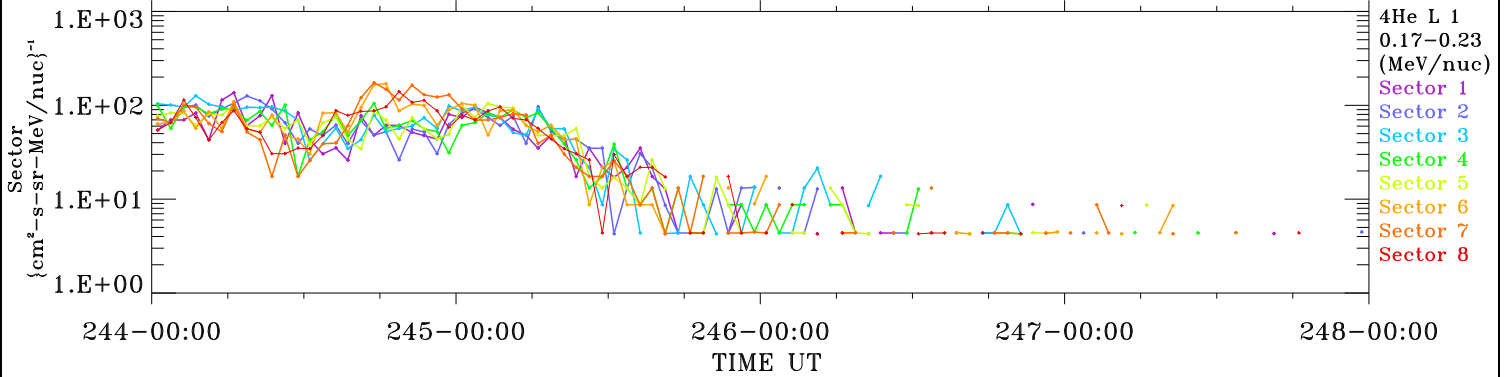

ACE ULEIS

Sep 1, 2018 (244) – Sep 5, 2018 (248)

Filter : 1,2
Plotting S/W: V3.0

udf*lister

4-Day Hourly Averages

Plotting date: Aug 13 2022 23:14

4He

4He

4He

4He