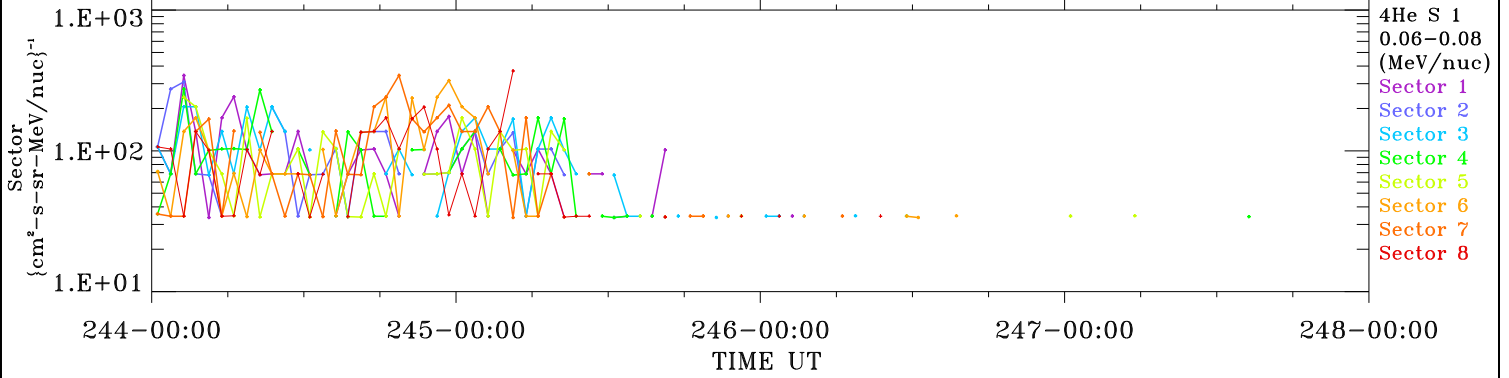

ACE ULEIS

Sep 1, 2018 (244) – Sep 5, 2018 (248)

Filter : 1,2
Plotting S/W: V3.0

udf*lister

4-Day Hourly Averages

Plotting date: Aug 13 2022 23:14

4He