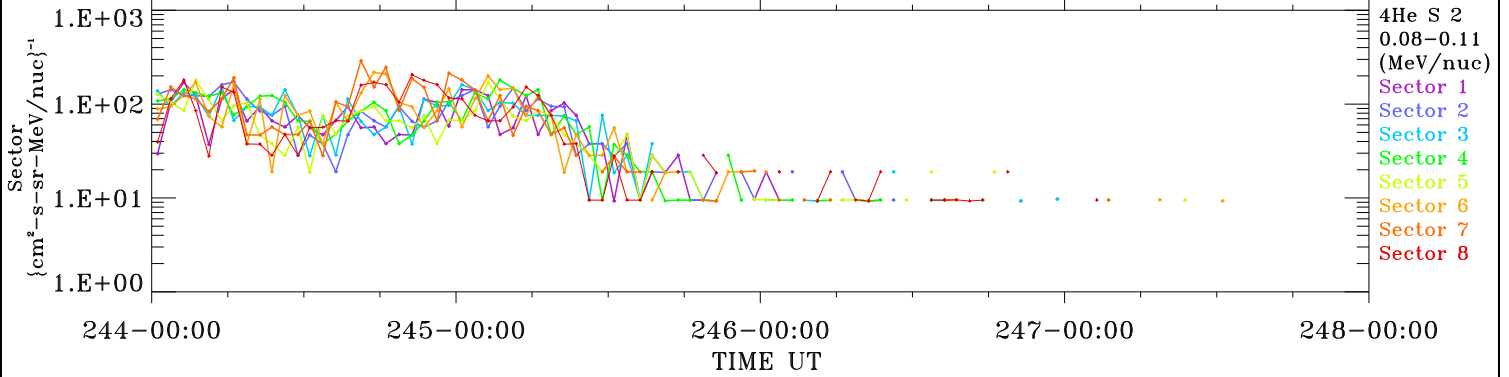

ACE ULEIS

Sep 1, 2018 (244) – Sep 5, 2018 (248)

Filter : 1,2
Plotting S/W: V3.0

udf*lister

4-Day Hourly Averages

Plotting date: Aug 13 2022 23:14

4He

4He

4He

4He