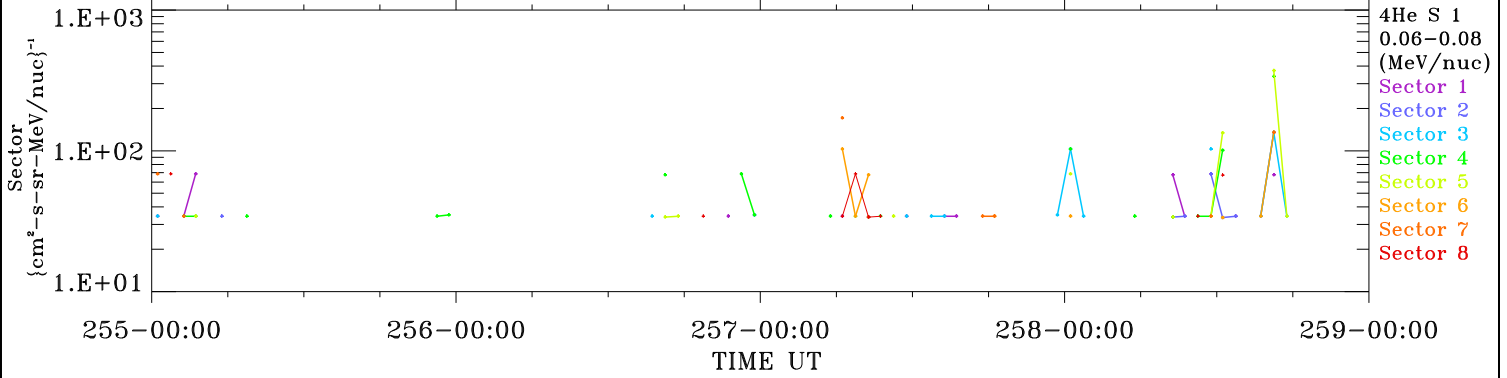

ACE ULEIS

Sep 12, 2018 (255) – Sep 16, 2018 (259)

Filter : 1,2

Plotting S/W: V3.0

Plotting date: Aug 13 2022 23:19

udf*listner

4-Day Hourly Averages

4He