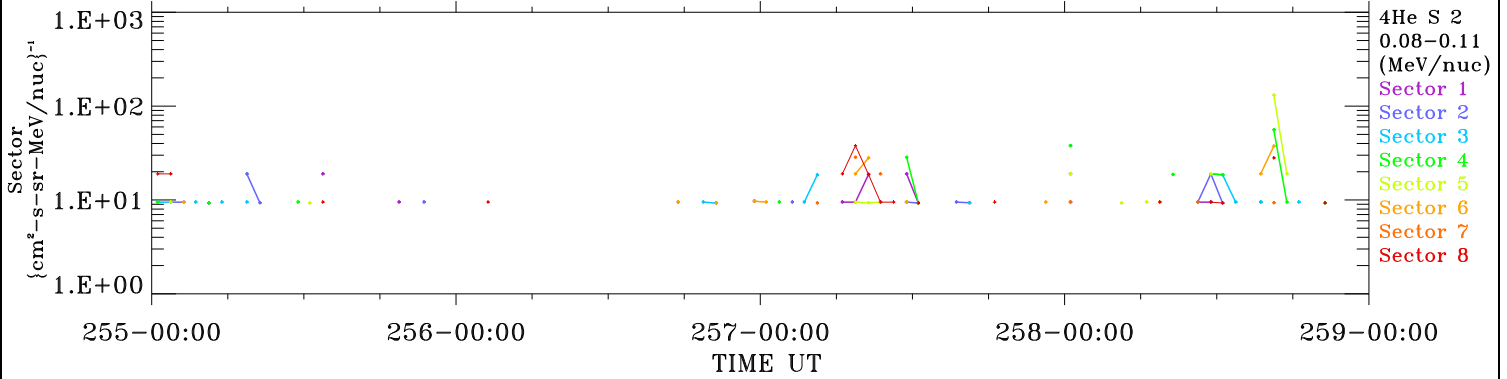

ACE ULEIS

Sep 12, 2018 (255) – Sep 16, 2018 (259)

Filter : 1,2

Plotting S/W: V3.0

Plotting date: Aug 13 2022 23:19

udf*listner

4-Day Hourly Averages

4He

4He

4He

4He