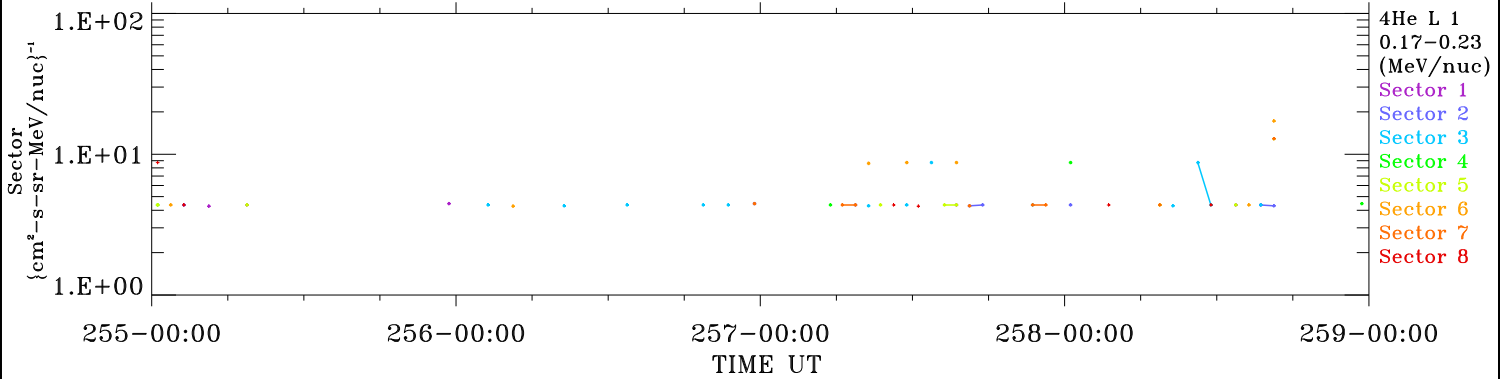

ACE ULEIS

Sep 12, 2018 (255) – Sep 16, 2018 (259)

Filter : 1,2

Plotting S/W: V3.0

Plotting date: Aug 13 2022 23:19

udf*listner

4-Day Hourly Averages

4He

4He

4He

4He