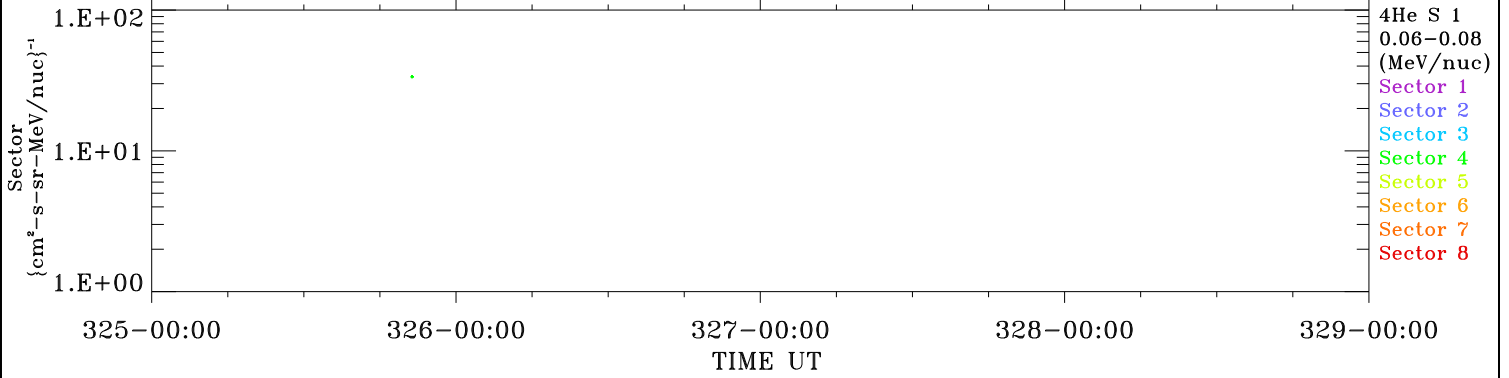

ACE ULEIS

Nov 21, 2018 (325) – Nov 25, 2018 (329)

Filter : 1,2
Plotting S/W: V3.0

udf*lister

4-Day Hourly Averages

Plotting date: Aug 13 2022 23:46

4He

4He