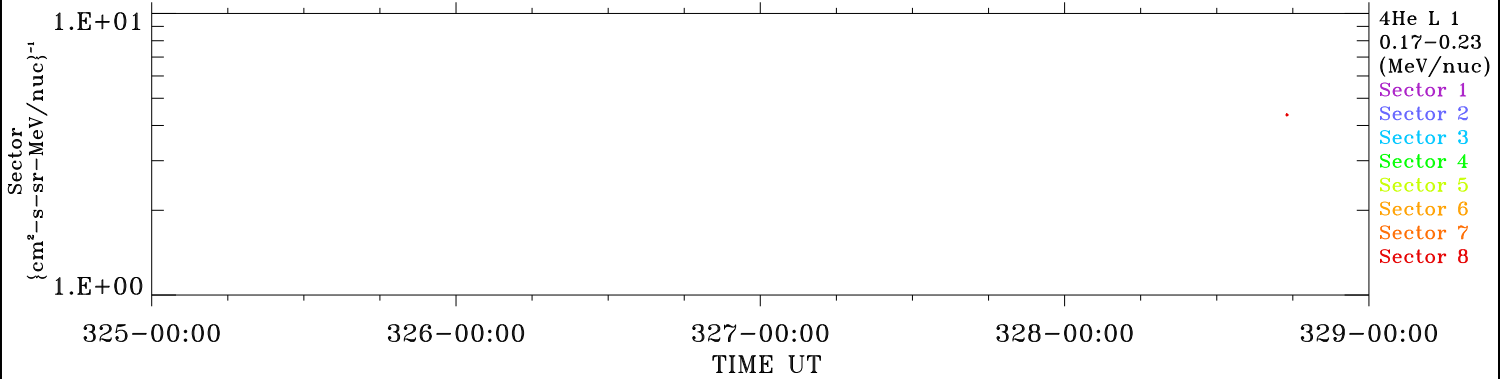

ACE ULEIS

Nov 21, 2018 (325) – Nov 25, 2018 (329)

Filter : 1,2
Plotting S/W: V3.0

udf*lister

4-Day Hourly Averages

Plotting date: Aug 13 2022 23:46

4He

4He

4He

4He