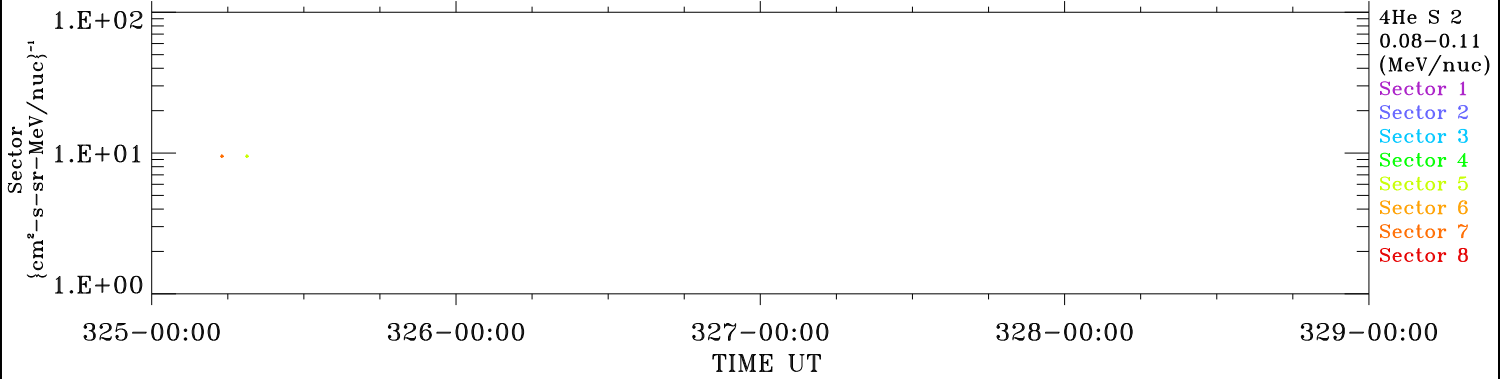

ACE ULEIS

Nov 21, 2018 (325) – Nov 25, 2018 (329)

Filter : 1,2
Plotting S/W: V3.0

udf*lister

4-Day Hourly Averages

Plotting date: Aug 13 2022 23:46

4He

4He