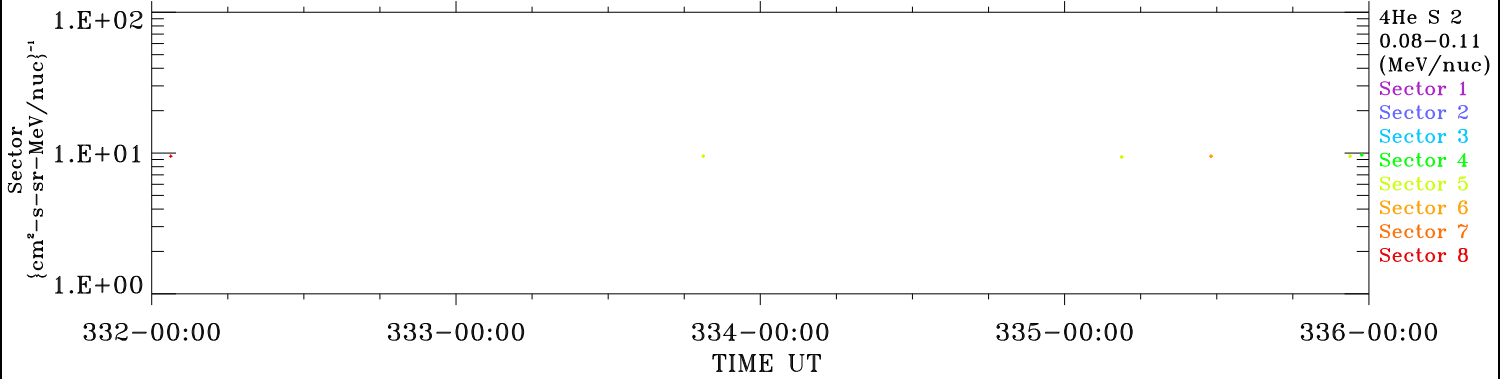

ACE ULEIS

Nov 28, 2018 (332) – Dec 2, 2018 (336)

Filter : 1,2

Plotting S/W: V3.0

Plotting date: Aug 13 2022 23:50

udf*lister

4-Day Hourly Averages

4He

4He

4He

4He