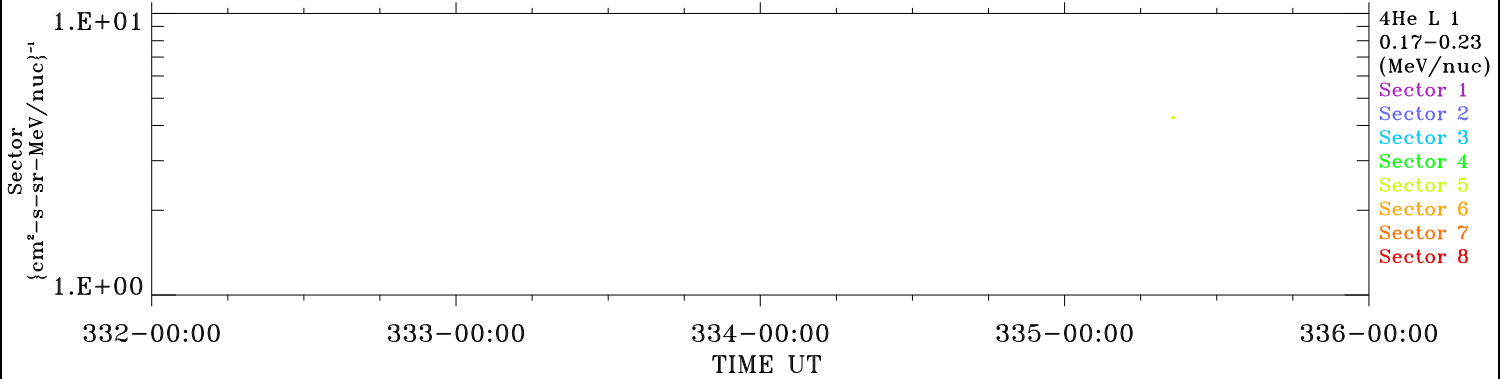

ACE ULEIS

Nov 28, 2018 (332) – Dec 2, 2018 (336)

Filter : 1,2

Plotting S/W: V3.0

Plotting date: Aug 13 2022 23:50

udf*lister

4-Day Hourly Averages

4He

4He

4He

4He