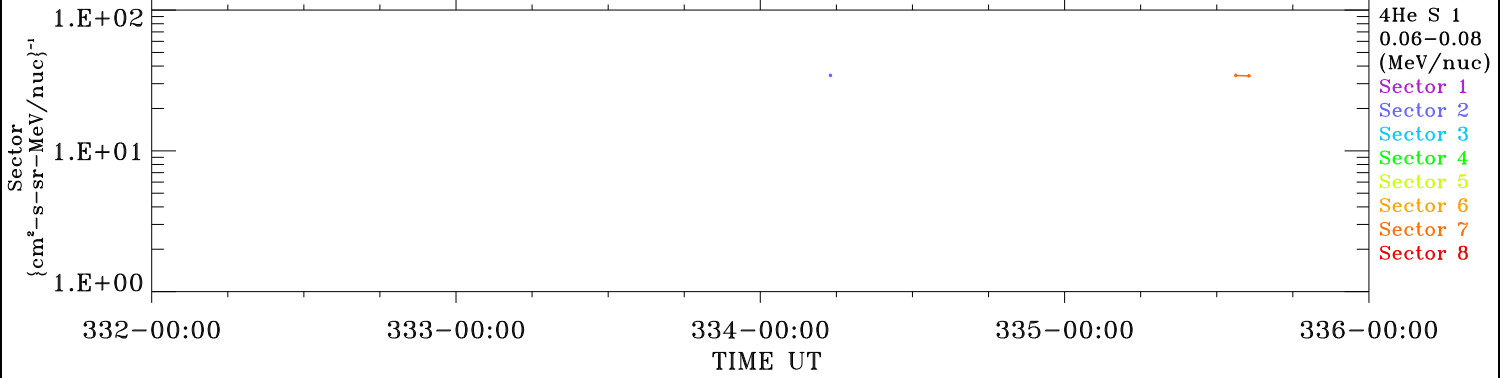

ACE ULEIS

Nov 28, 2018 (332) – Dec 2, 2018 (336)

Filter : 1,2

Plotting S/W: V3.0

Plotting date: Aug 13 2022 23:50

udf*lister

4-Day Hourly Averages

4He