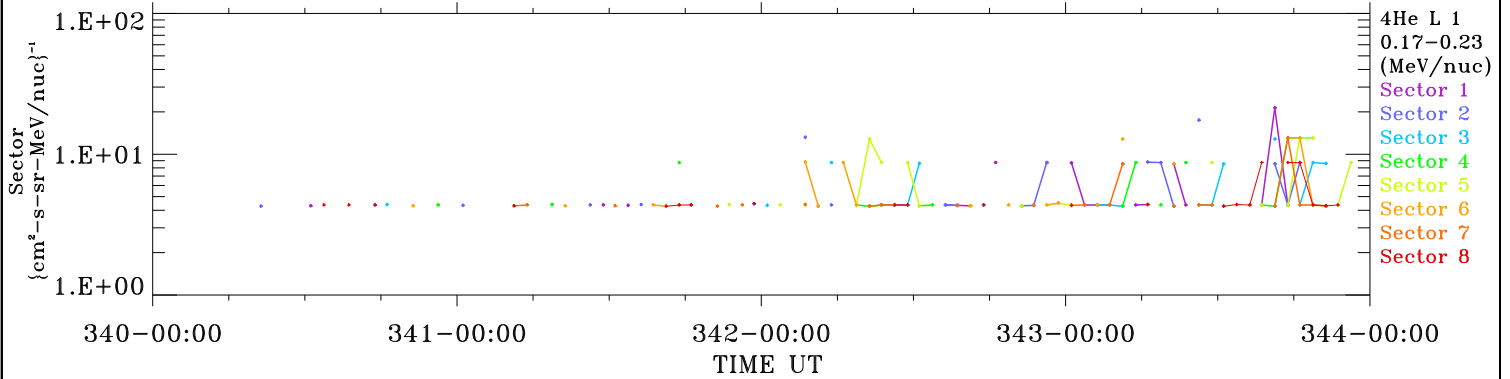

ACE ULEIS

Dec 6, 2018 (340) – Dec 10, 2018 (344)

4-Day Hourly Averages

Filter : 1,2

Plotting S/W: V3.0

Plotting date: Aug 13 2022 23:53

udf*lister

4He

4He

4He

4He