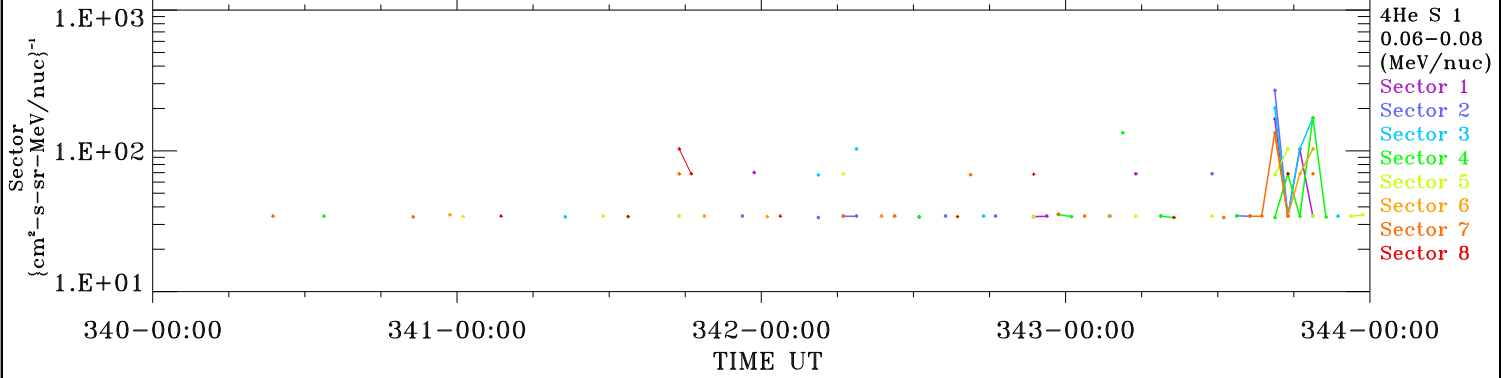

ACE ULEIS

Dec 6, 2018 (340) – Dec 10, 2018 (344)

4-Day Hourly Averages

Filter : 1,2

Plotting S/W: V3.0

Plotting date: Aug 13 2022 23:53

udf*lister

4He