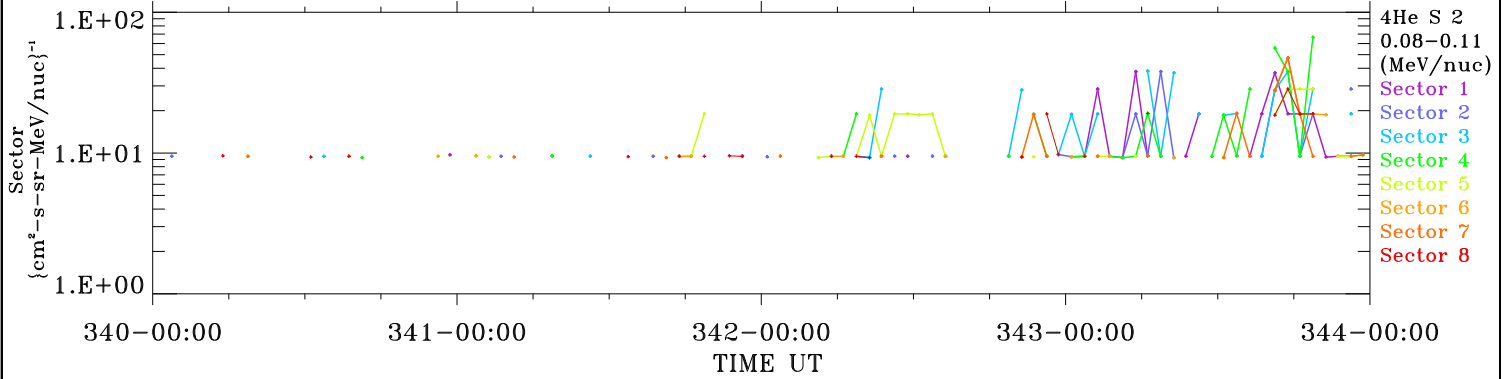

ACE ULEIS

Dec 6, 2018 (340) – Dec 10, 2018 (344)

4-Day Hourly Averages

Filter : 1,2

Plotting S/W: V3.0

Plotting date: Aug 13 2022 23:53

udf*lister

4He

4He

4He

4He