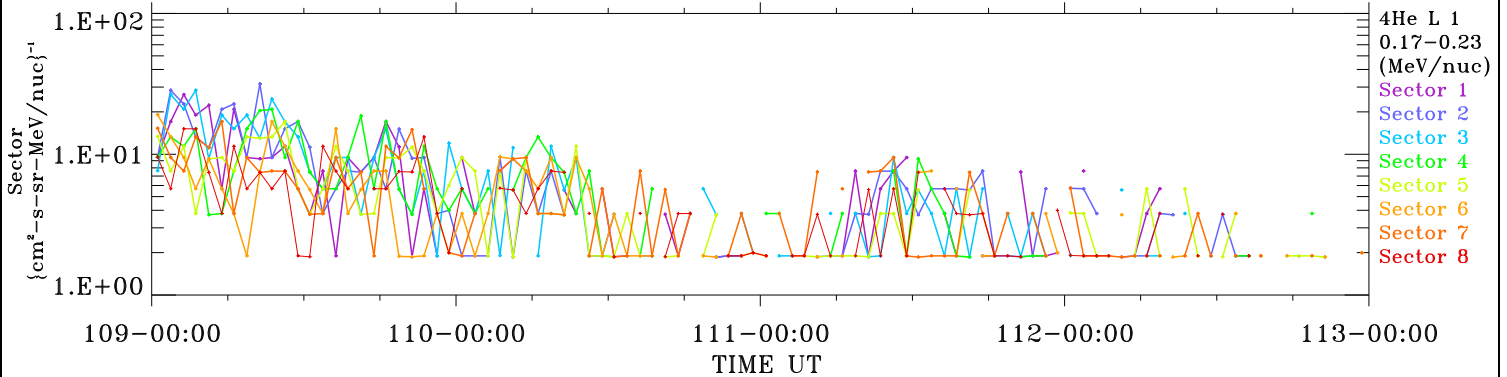

ACE ULEIS

Apr 18, 2024 (109) – Apr 22, 2024 (113)

Filter : 1,2
Plotting S/W: V3.0

udf*lister

4-Day Hourly Averages

Plotting date: Apr 23 2024 10:33

4He

4He

4He

4He