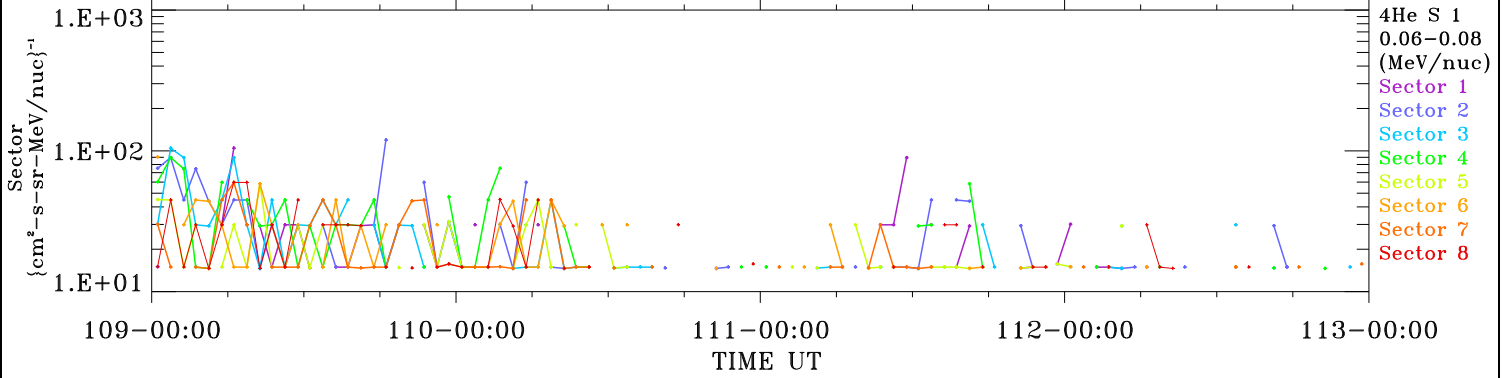

# ACE ULEIS

Apr 18, 2024 (109) – Apr 22, 2024 (113)

Filter : 1,2  
Plotting S/W: V3.0

udf\*lister

4-Day Hourly Averages

Plotting date: Apr 23 2024 10:33

4He

4He