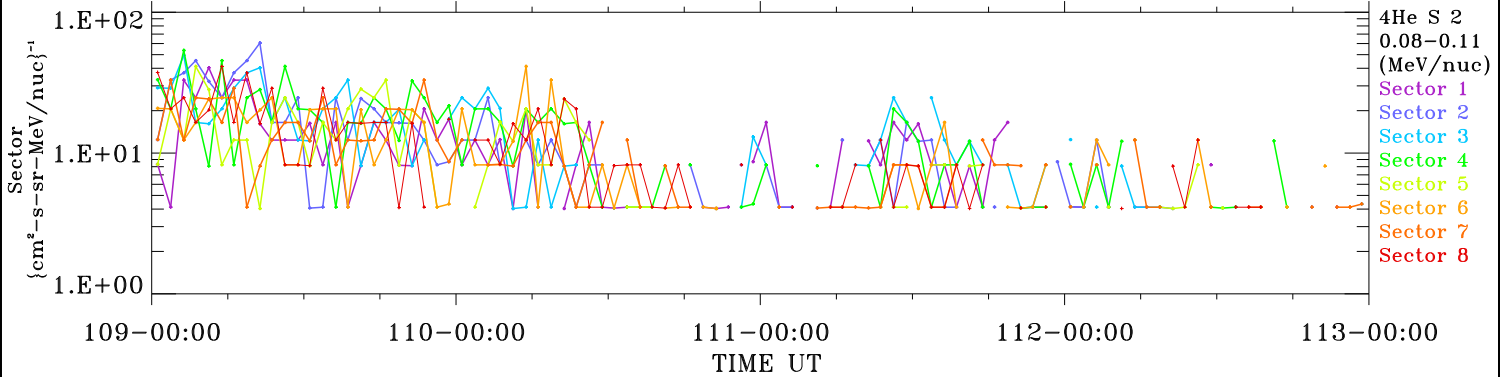

# ACE ULEIS

Apr 18, 2024 (109) – Apr 22, 2024 (113)

Filter : 1,2  
Plotting S/W: V3.0

udf\*lister

4-Day Hourly Averages

Plotting date: Apr 23 2024 10:33

4He

4He