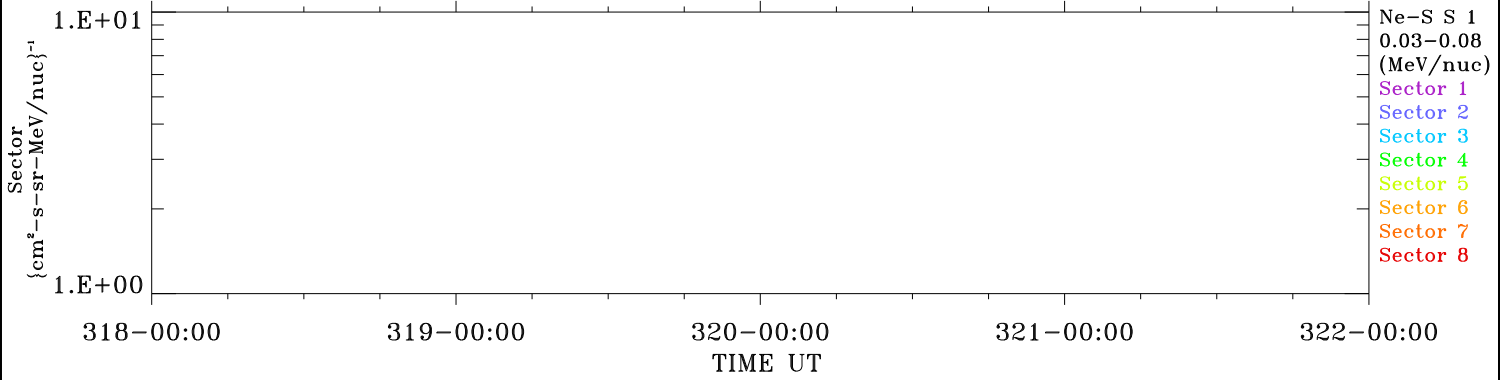

ACE ULEIS

Nov 14, 2009 (318) – Nov 18, 2009 (322)

Filter : 1,2

Plotting S/W: V3.0

Plotting date: Nov 20 2009 08:38

udf*lister

4-Day Hourly Averages

Ne-S