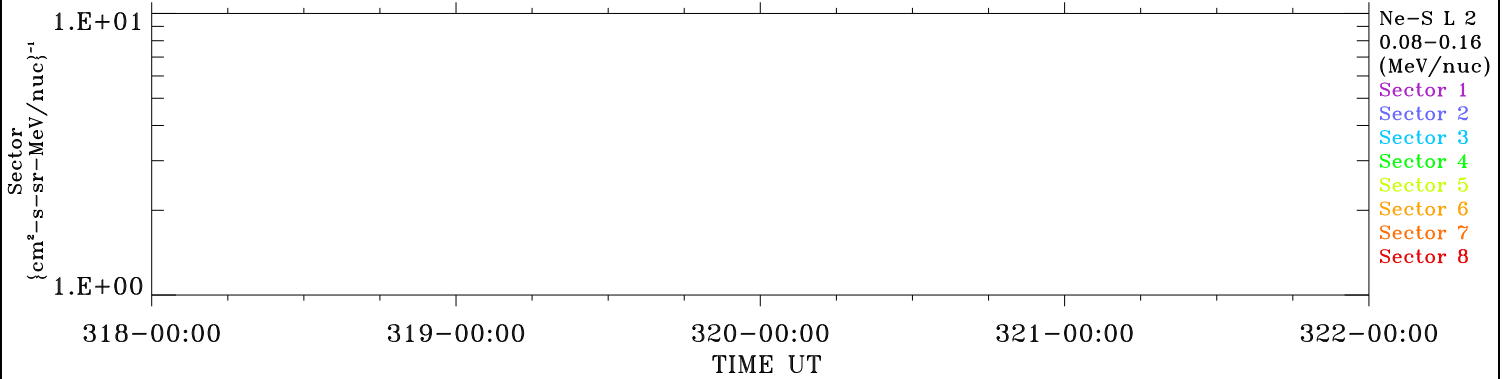

ACE ULEIS

Nov 14, 2009 (318) – Nov 18, 2009 (322)

Filter : 1,2

Plotting S/W: V3.0

Plotting date: Nov 20 2009 08:38

udf*lister

4-Day Hourly Averages

Ne-S

Ne-S

Ne-S

Ne-S