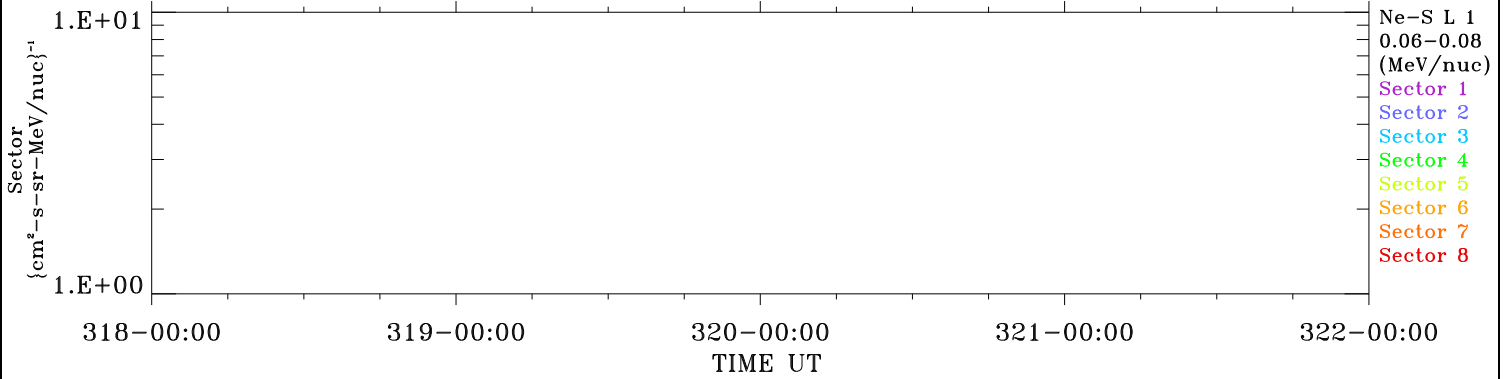

ACE ULEIS

Nov 14, 2009 (318) – Nov 18, 2009 (322)

Filter : 1,2

Plotting S/W: V3.0

Plotting date: Nov 20 2009 08:38

udf*lister

4-Day Hourly Averages

Ne-S

Ne-S

Ne-S

Ne-S