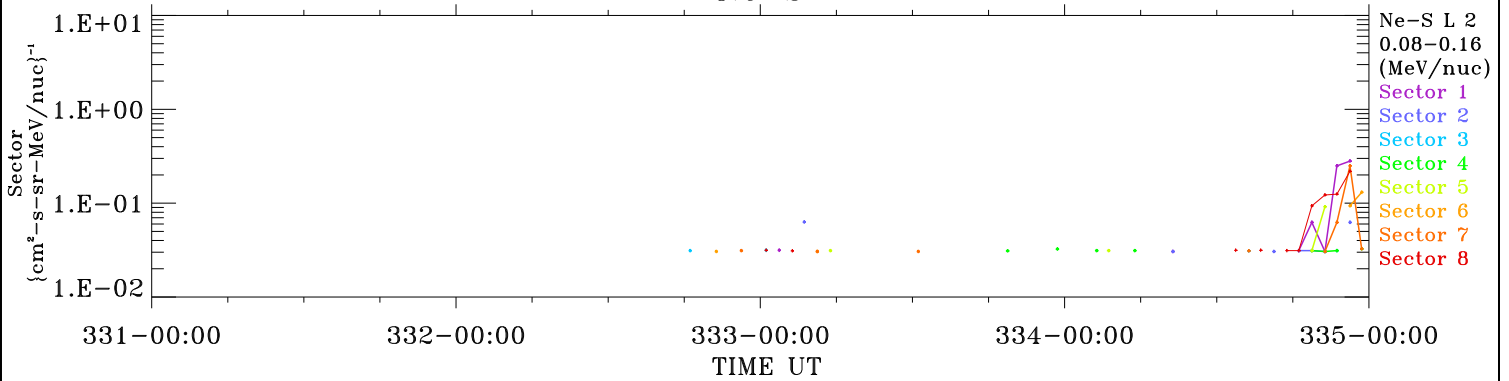

ACE ULEIS

Nov 27, 2017 (331) – Dec 1, 2017 (335)

Filter : 1,2

Plotting S/W: V3.0

4-Day Hourly Averages

Plotting date: Dec 4 2017 08:36

udf*lister

Ne-S

Ne-S

Ne-S

Ne-S