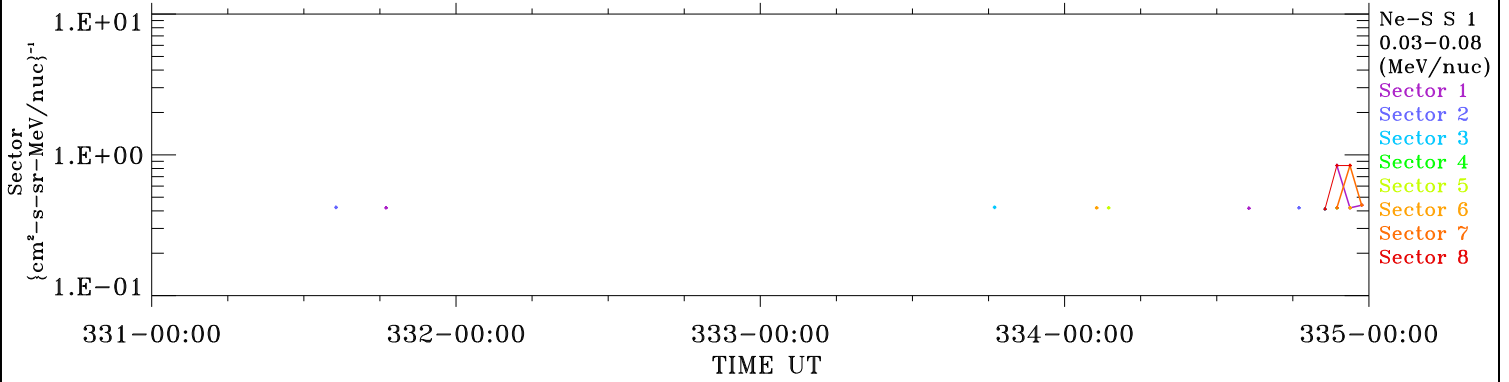

# ACE ULEIS

Nov 27, 2017 (331) – Dec 1, 2017 (335)

Filter : 1,2

Plotting S/W: V3.0

4-Day Hourly Averages

Plotting date: Dec 4 2017 08:36

udf\*lister

Ne-S