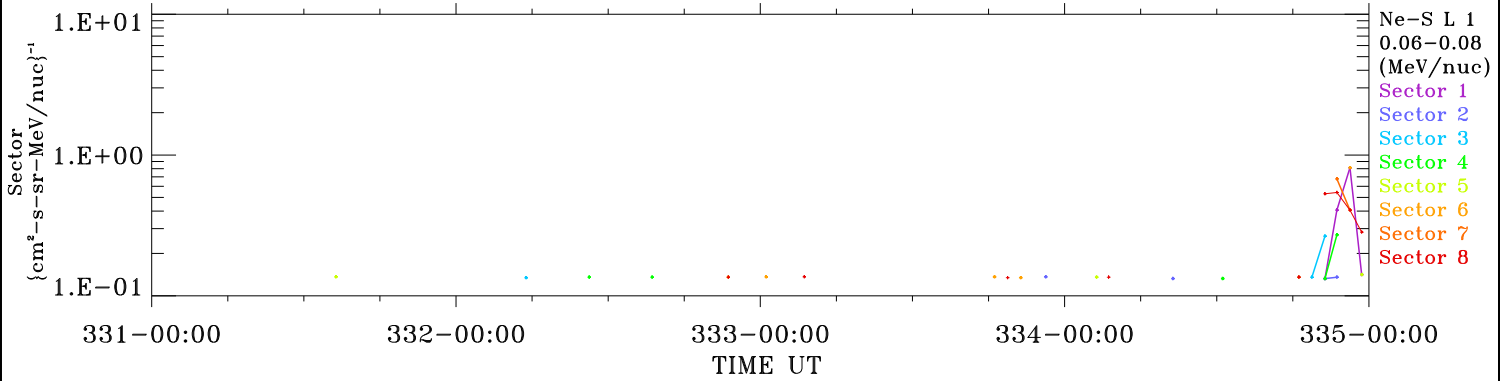

ACE ULEIS

Nov 27, 2017 (331) – Dec 1, 2017 (335)

Filter : 1,2

Plotting S/W: V3.0

4-Day Hourly Averages

Plotting date: Dec 4 2017 08:36

udf*lister

Ne-S

Ne-S

Ne-S

Ne-S