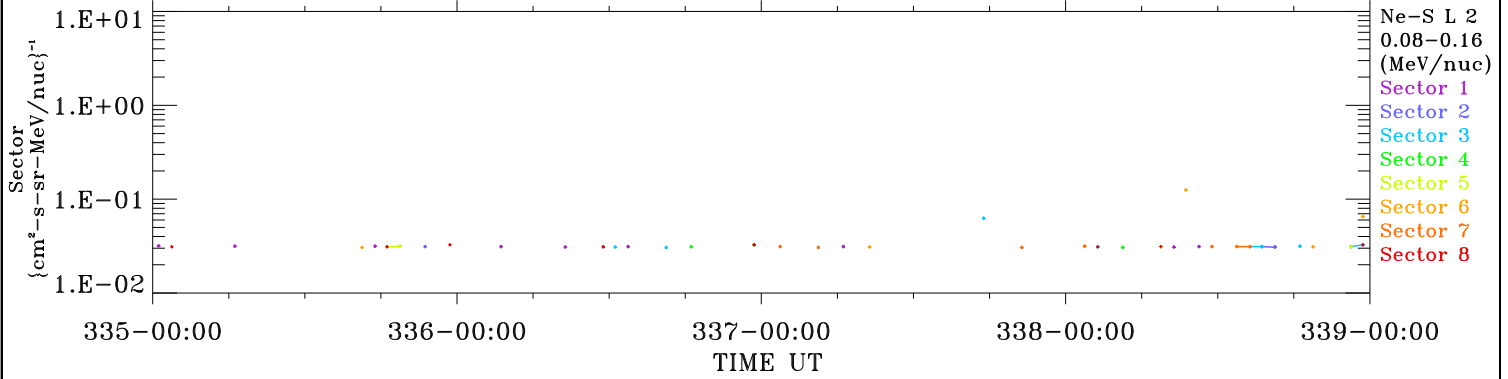

ACE ULEIS

Dec 1, 2017 (335) – Dec 5, 2017 (339)

4-Day Hourly Averages

Filter : 1,2

Plotting S/W: V3.0

Plotting date: Dec 8 2017 08:36

udf*lister

Ne-S

Ne-S

Ne-S

Ne-S