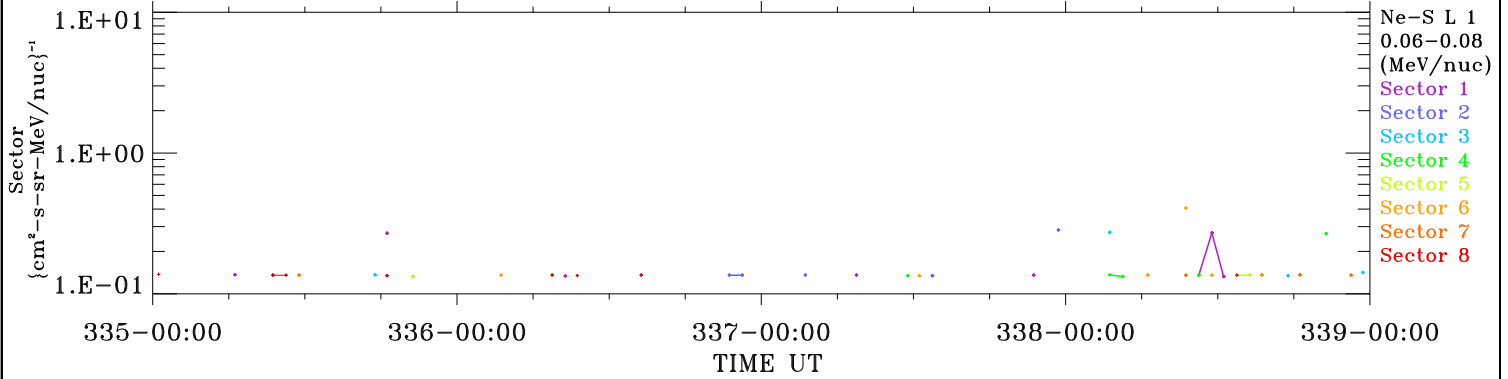

ACE ULEIS

Dec 1, 2017 (335) – Dec 5, 2017 (339)

4-Day Hourly Averages

Filter : 1,2

Plotting S/W: V3.0

Plotting date: Dec 8 2017 08:36

udf*lister

Ne-S

Ne-S

Ne-S

Ne-S