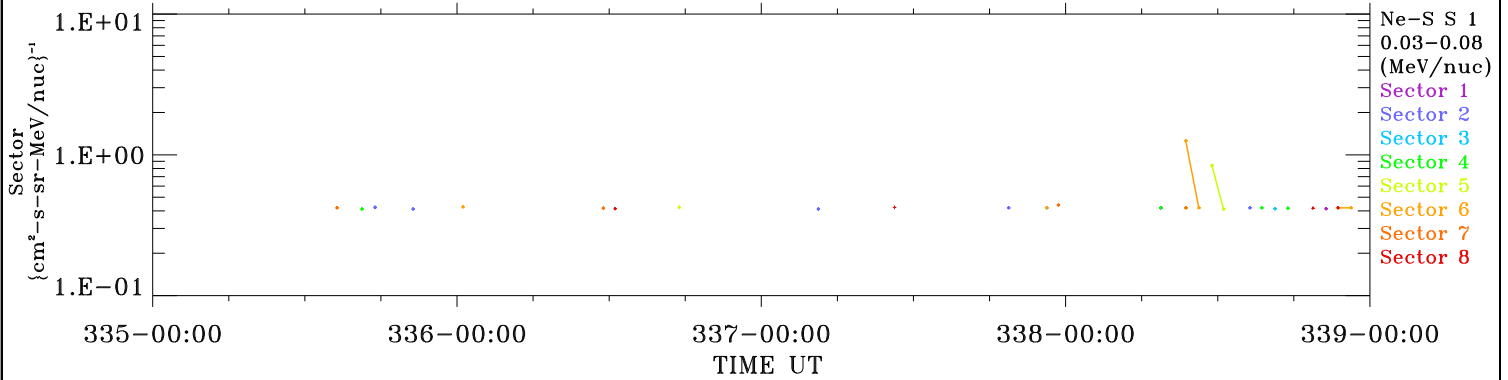

ACE ULEIS

Dec 1, 2017 (335) – Dec 5, 2017 (339)

4-Day Hourly Averages

Filter : 1,2

Plotting S/W: V3.0

Plotting date: Dec 8 2017 08:36

udf*lister

Ne-S