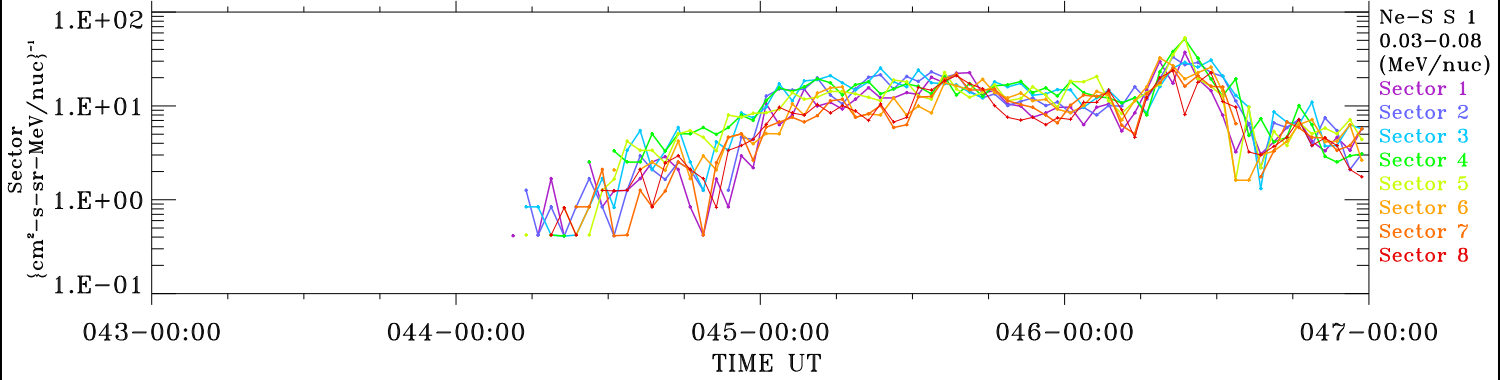

ACE ULEIS

Feb 12, 2018 (43) – Feb 16, 2018 (47)

4-Day Hourly Averages

Filter : 1,2

Plotting S/W: V3.0

Plotting date: Feb 21 2018 08:31

udf*lister

Ne-S