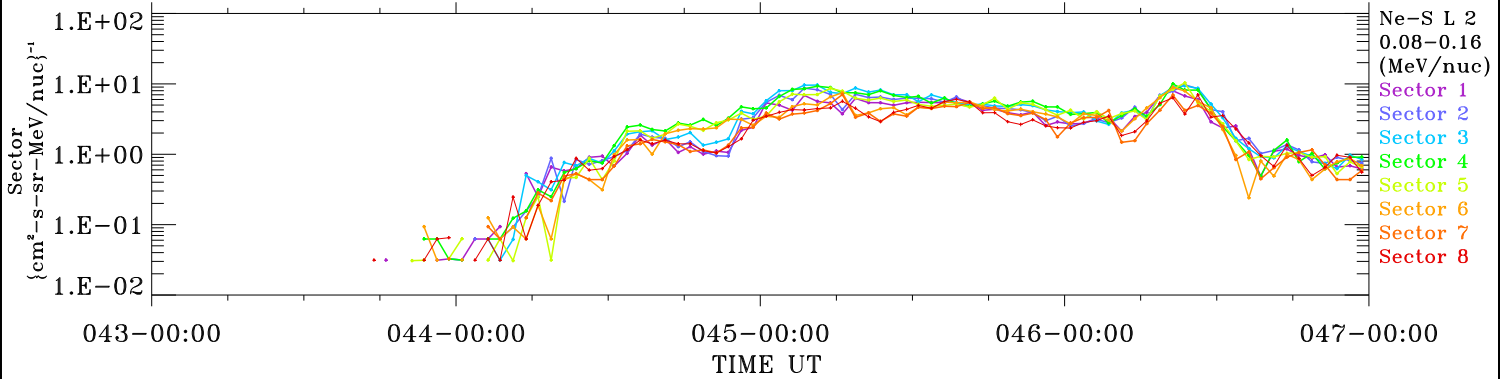

ACE ULEIS

Feb 12, 2018 (43) – Feb 16, 2018 (47)

4-Day Hourly Averages

Filter : 1,2

Plotting S/W: V3.0

Plotting date: Feb 21 2018 08:31

udf*lister

Ne-S

Ne-S

Ne-S

Ne-S