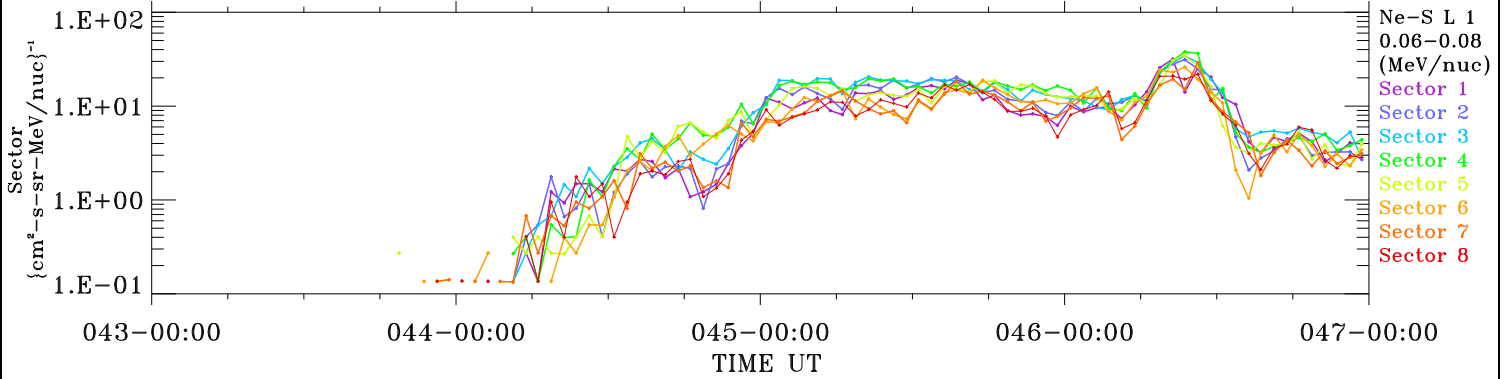

ACE ULEIS

Feb 12, 2018 (43) – Feb 16, 2018 (47)

4-Day Hourly Averages

Filter : 1,2

Plotting S/W: V3.0

Plotting date: Feb 21 2018 08:31

udf*lister

Ne-S

Ne-S

Ne-S

Ne-S