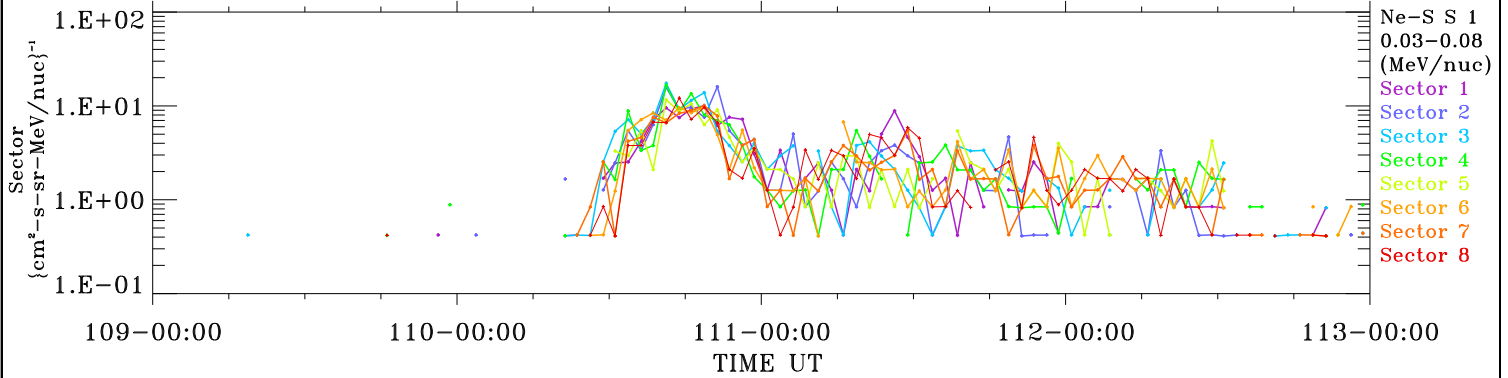

ACE ULEIS

Apr 19, 2018 (109) – Apr 23, 2018 (113)

Filter : 1,2

Plotting S/W: V3.0

4-Day Hourly Averages

Plotting date: Apr 25 2018 08:32

udf*lister

Ne-S