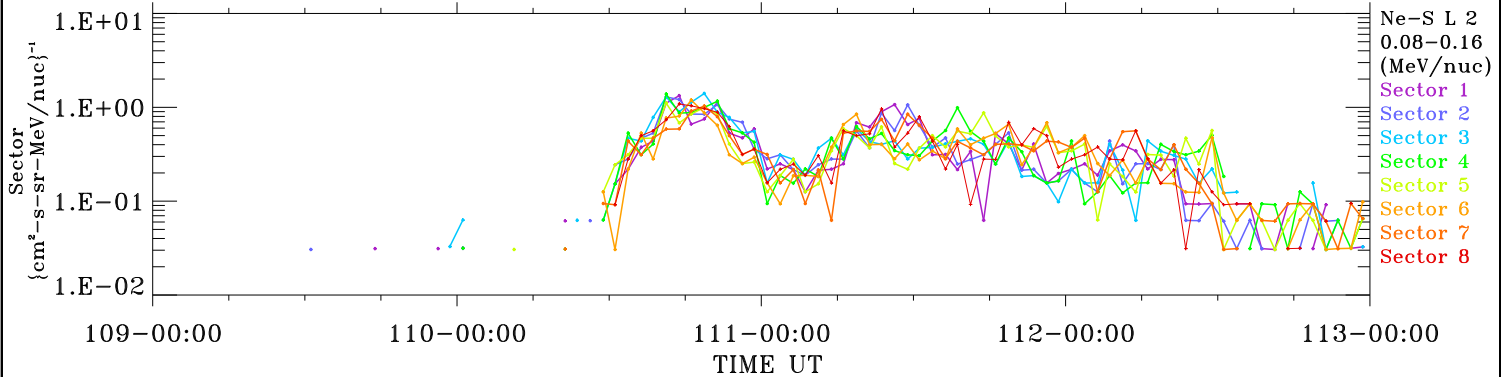

ACE ULEIS

Apr 19, 2018 (109) – Apr 23, 2018 (113)

Filter : 1,2

Plotting S/W: V3.0

4-Day Hourly Averages

Plotting date: Apr 25 2018 08:32

udf*lister

Ne-S

Ne-S

Ne-S

Ne-S