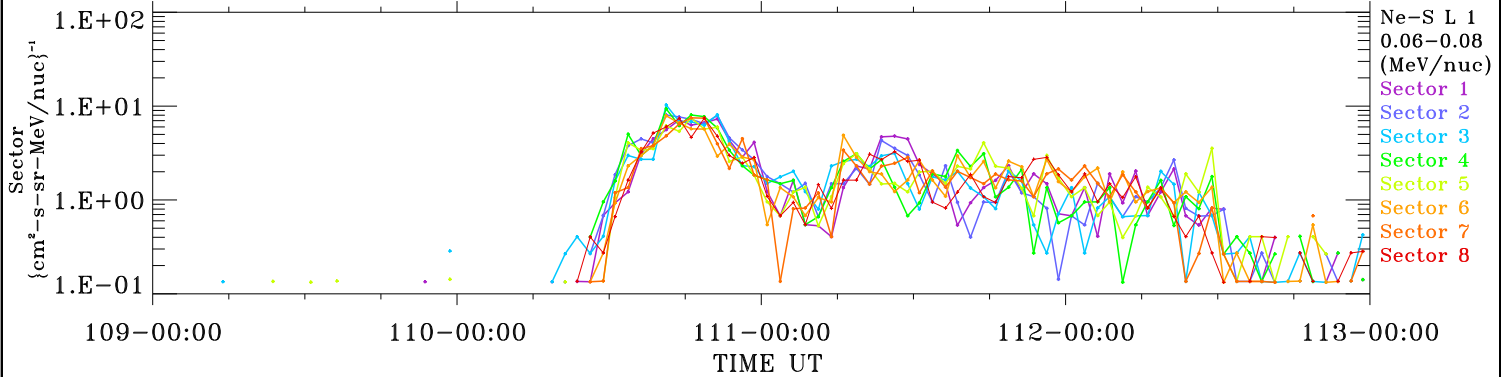

ACE ULEIS

Apr 19, 2018 (109) – Apr 23, 2018 (113)

Filter : 1,2

Plotting S/W: V3.0

4-Day Hourly Averages

Plotting date: Apr 25 2018 08:32

udf*lister

Ne-S

Ne-S

Ne-S

Ne-S