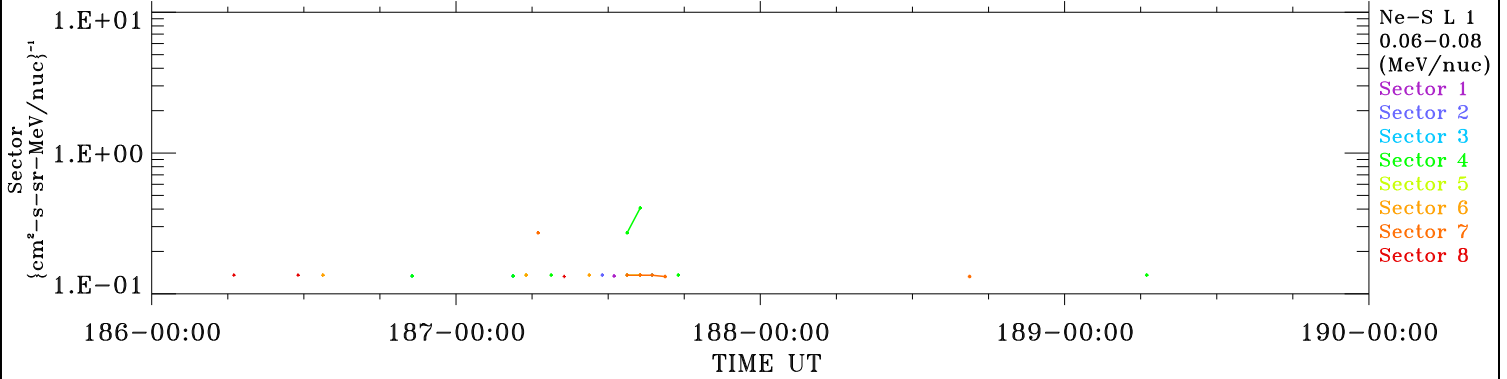

ACE ULEIS

Jul 5, 2018 (186) – Jul 9, 2018 (190)

4-Day Hourly Averages

Filter : 1,2

Plotting S/W: V3.0

Plotting date: Jul 11 2018 08:33

udf*listner

Ne-S

Ne-S

Ne-S

Ne-S