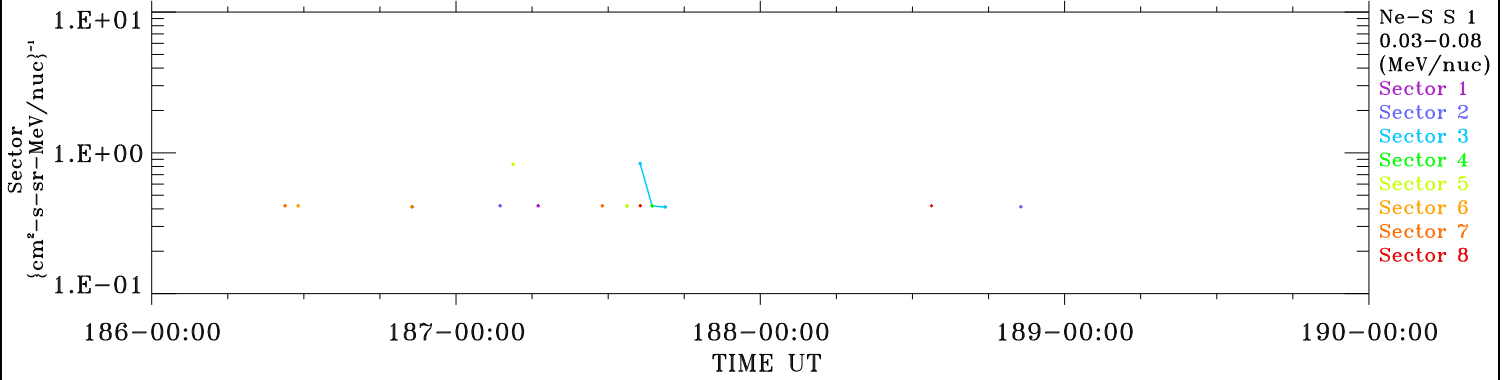

ACE ULEIS

Jul 5, 2018 (186) – Jul 9, 2018 (190)

4-Day Hourly Averages

Filter : 1,2

Plotting S/W: V3.0

Plotting date: Jul 11 2018 08:33

udf*listner

Ne-S