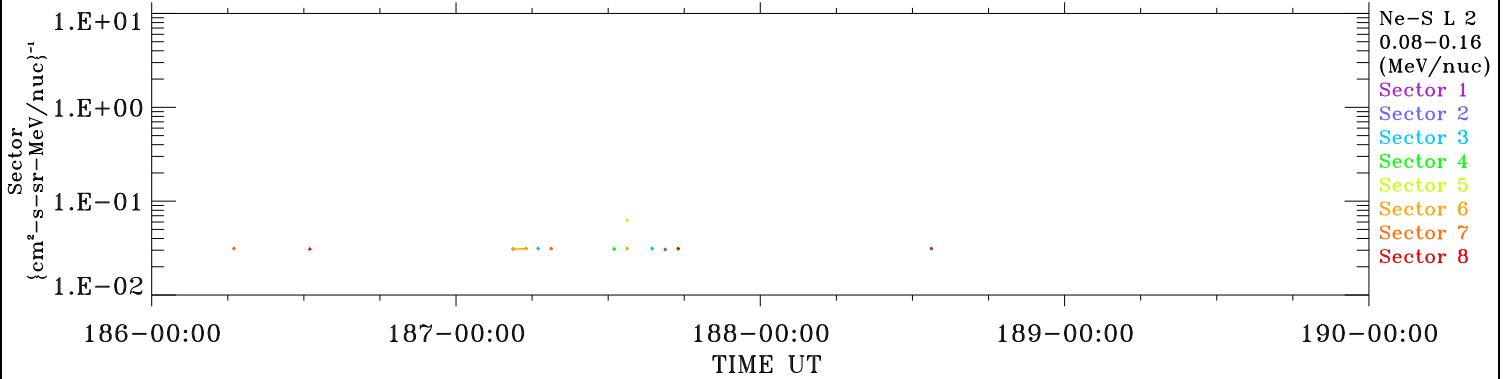

ACE ULEIS

Jul 5, 2018 (186) – Jul 9, 2018 (190)

4-Day Hourly Averages

Filter : 1,2

Plotting S/W: V3.0

Plotting date: Jul 11 2018 08:33

udf*listner

Ne-S

Ne-S

Ne-S

Ne-S