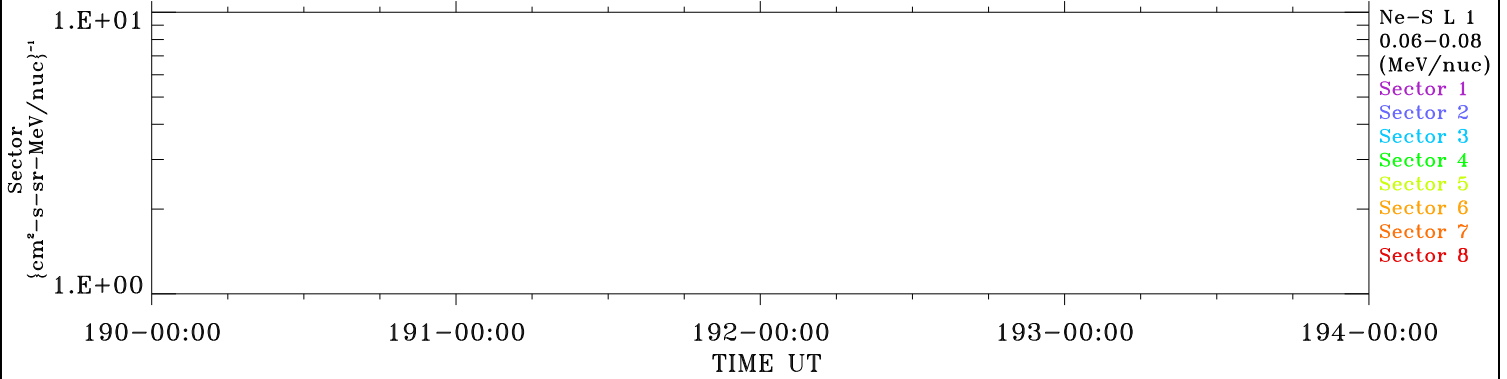

ACE ULEIS

Jul 9, 2018 (190) – Jul 13, 2018 (194)

Filter : 1,2

Plotting S/W: V3.0

Plotting date: Jul 18 2018 08:34

udf*lister

4-Day Hourly Averages

Ne-S

Ne-S

Ne-S

Ne-S