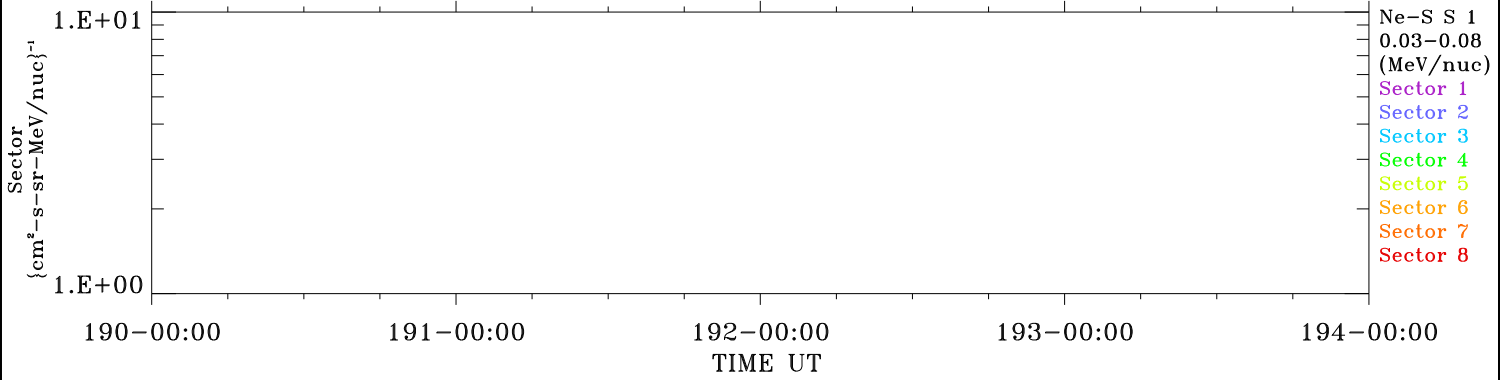

ACE ULEIS

Jul 9, 2018 (190) – Jul 13, 2018 (194)

Filter : 1,2

Plotting S/W: V3.0

Plotting date: Jul 18 2018 08:34

udf*lister

4-Day Hourly Averages

Ne-S