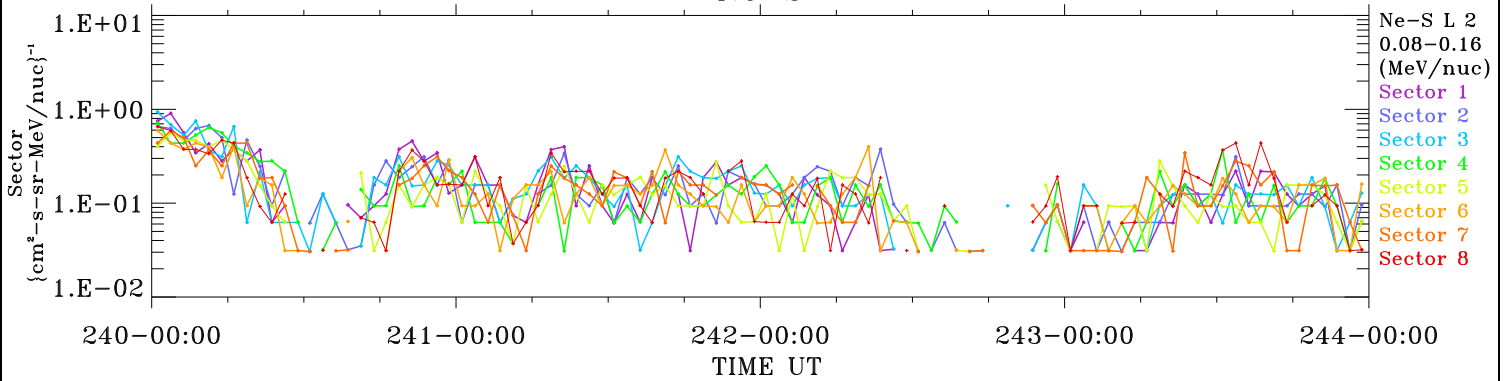

ACE ULEIS

Aug 28, 2018 (240) – Sep 1, 2018 (244)

Filter : 1,2
Plotting S/W: V3.0

udf*lister

4-Day Hourly Averages

Plotting date: Sep 5 2018 08:34

Ne-S

Ne-S

Ne-S

Ne-S