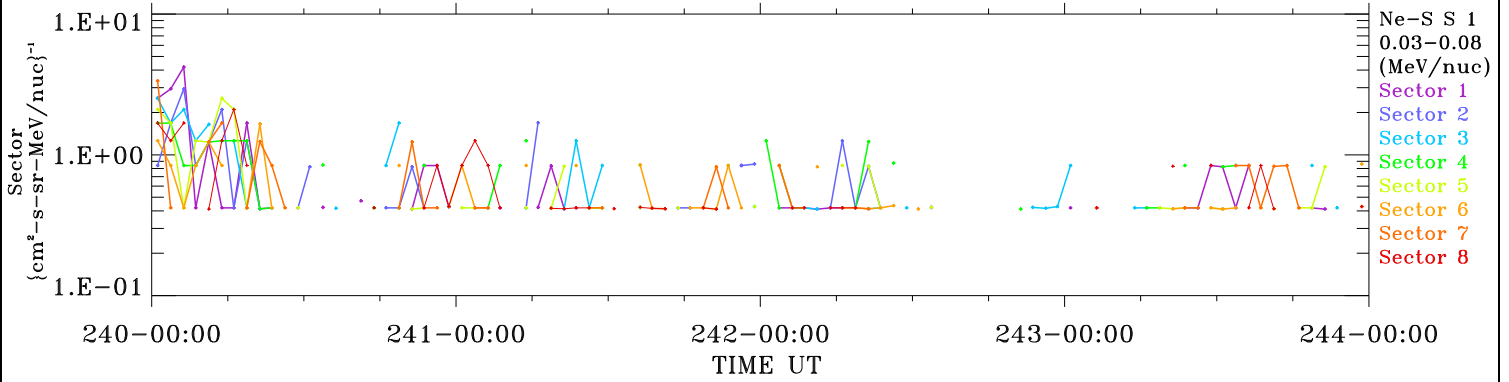

ACE ULEIS

Aug 28, 2018 (240) – Sep 1, 2018 (244)

Filter : 1,2
Plotting S/W: V3.0

udf*lister

4-Day Hourly Averages

Plotting date: Sep 5 2018 08:34

Ne-S

Ne-S