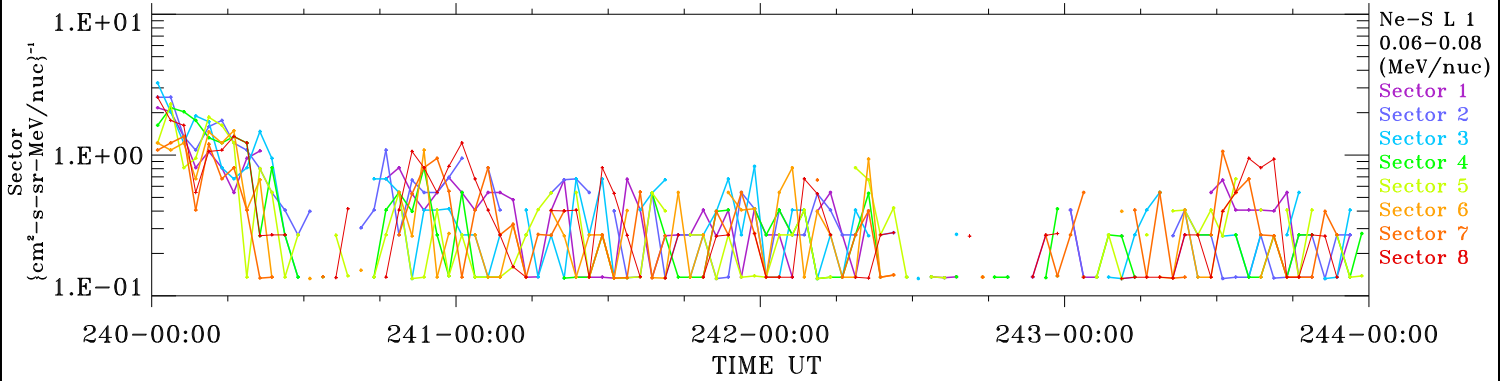

ACE ULEIS

Aug 28, 2018 (240) – Sep 1, 2018 (244)

Filter : 1,2
Plotting S/W: V3.0

udf*lister

4-Day Hourly Averages

Plotting date: Sep 5 2018 08:34

Ne-S

Ne-S